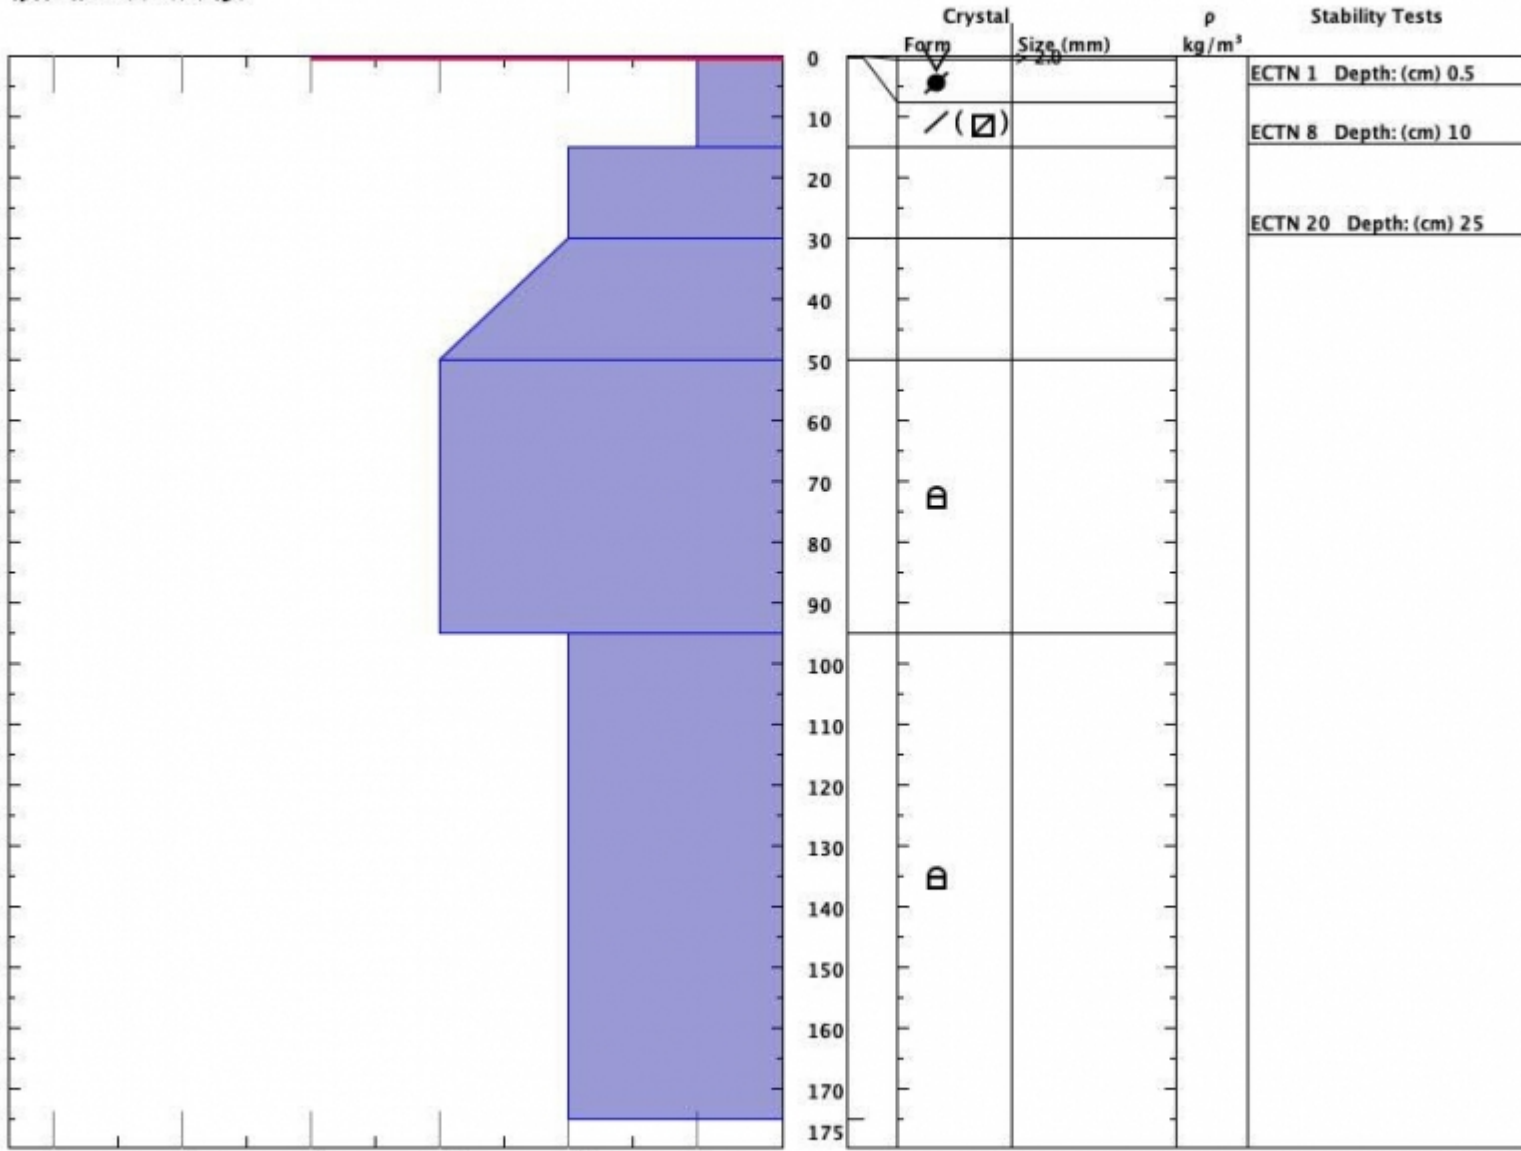

Snow Pit Profile
Republic Mtn
, MT
 Elevation (m) 9470
 Aspect: 90
 Specifics: We skied slope.

Observer: Gary Kuehn
 Thu Jan 31 13:30:00 MST 2019
 Co-ord: 45.00523 N -109.94467 W
 Slope: 21
 Wind loading: previous

Stability on similar slopes: Good
 Air Temperature: C
 Sky Cover: sky 8/8 covered
 Precipitation: Snow < 0.5 cm/hr
 Wind: E Light Breeze

PF10 H5175
 Stability Test Notes:
 0.1-0.5: Pr
 0.5: next day SH was 2-6mm
 95-175: by

Notes: PB 30 cm; SH 2-3mm; previous wind load from W; cloud base ~9800' and from obs this day and next rime occurred from E1/4; next day 1st feb: SH was preserved, now 3-6mm and made existing skin track difficult. Expect/hope winds and warm temps night 1st and 2nd redistributed SH