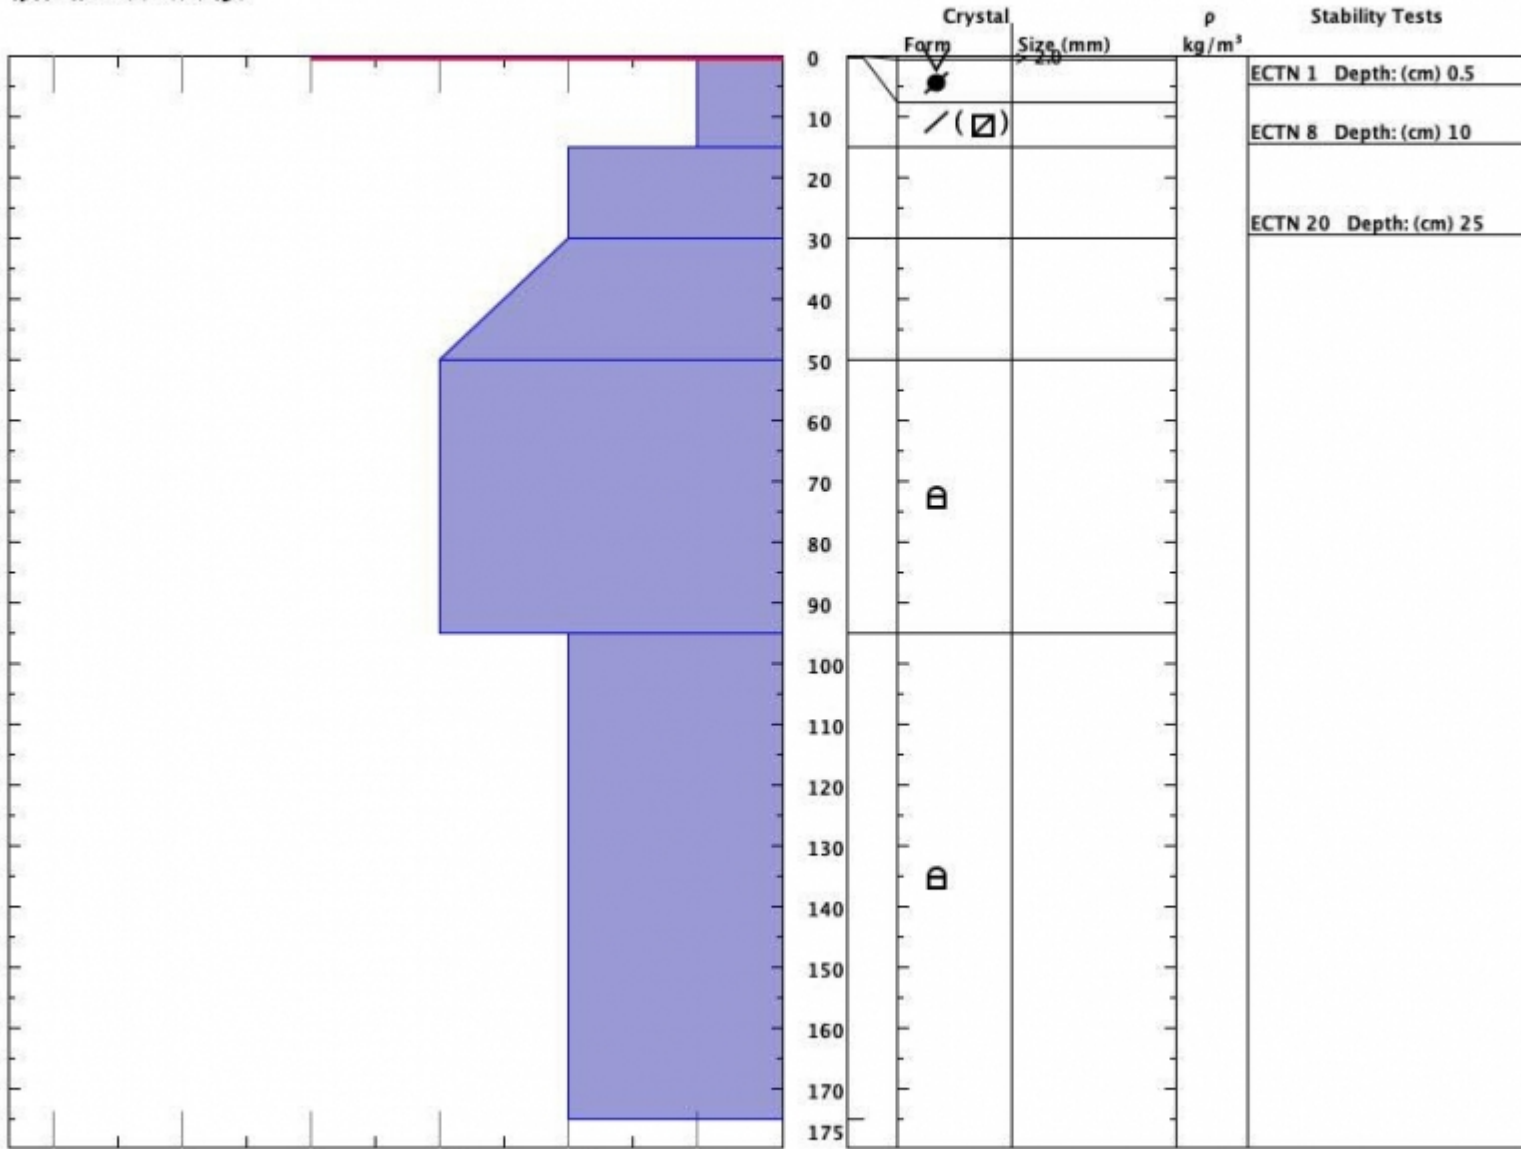

Snow Pit Profile
Republic Mtn
, MT
 Elevation (m) 9470
 Aspect: 90
 Specifics: We skied slope.

Observer: Gary Kuehn
 Thu Jan 31 13:30:00 MST 2019
 Co-ord: 45.00523 N -109.94467 W
 Slope: 21
 Wind loading: previous

Stability on similar slopes: Good
 Air Temperature: C
 Sky Cover: sky 8/8 covered
 Precipitation: Snow < 0.5 cm/hr
 Wind: E Light Breeze

PF10 H5175
 Stability Test Notes:
 0.1-0.5: Pr
 0.5: next day SH was 2-6mm
 95-175: by

Notes: PB 30 cm; SH 2-3mm; previous wind load from W; cloud base ~9800' and from obs this day and next rime occurred from E1/4; next day 1st feb: SH was preserved, now 3-6mm and made existing skin track difficult. Expect/hope winds and warm temps night 1st and 2nd redistributed SH