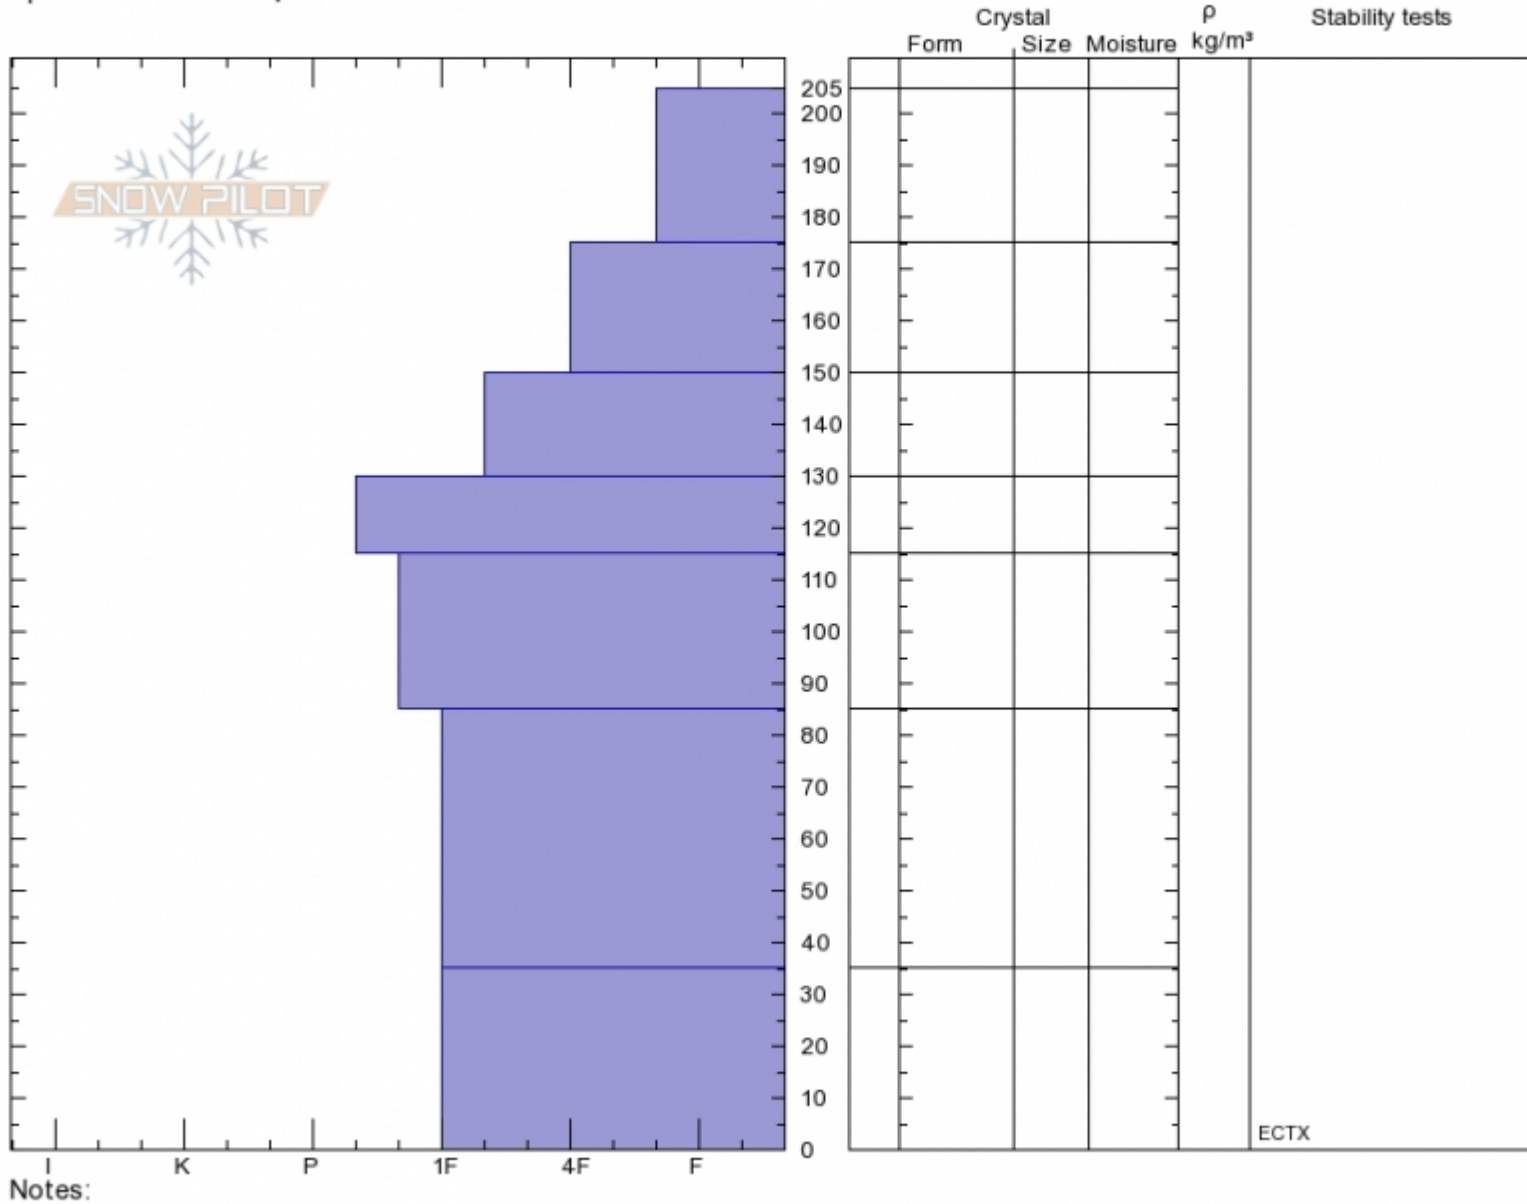

Wolverine shoulder
Cooke City
MT
Elevation: **9390 ft**
Aspect: **10°**
Specifics: **We skied slope**

Alex Marienthal
Fri Feb 1 10:02 2019
Co-ord: **45.05557N, -110.01814W**
Slope Angle: **27°**
Wind Loading:

Stability: **Good**
Air Temperature:
Sky Cover: **FEW**
Precipitation: **NO**
Wind: **Calm**

HS205
Stability Test Notes

Layer No

Advisory Region
Cooke City
Cooke City, 2019-02-04