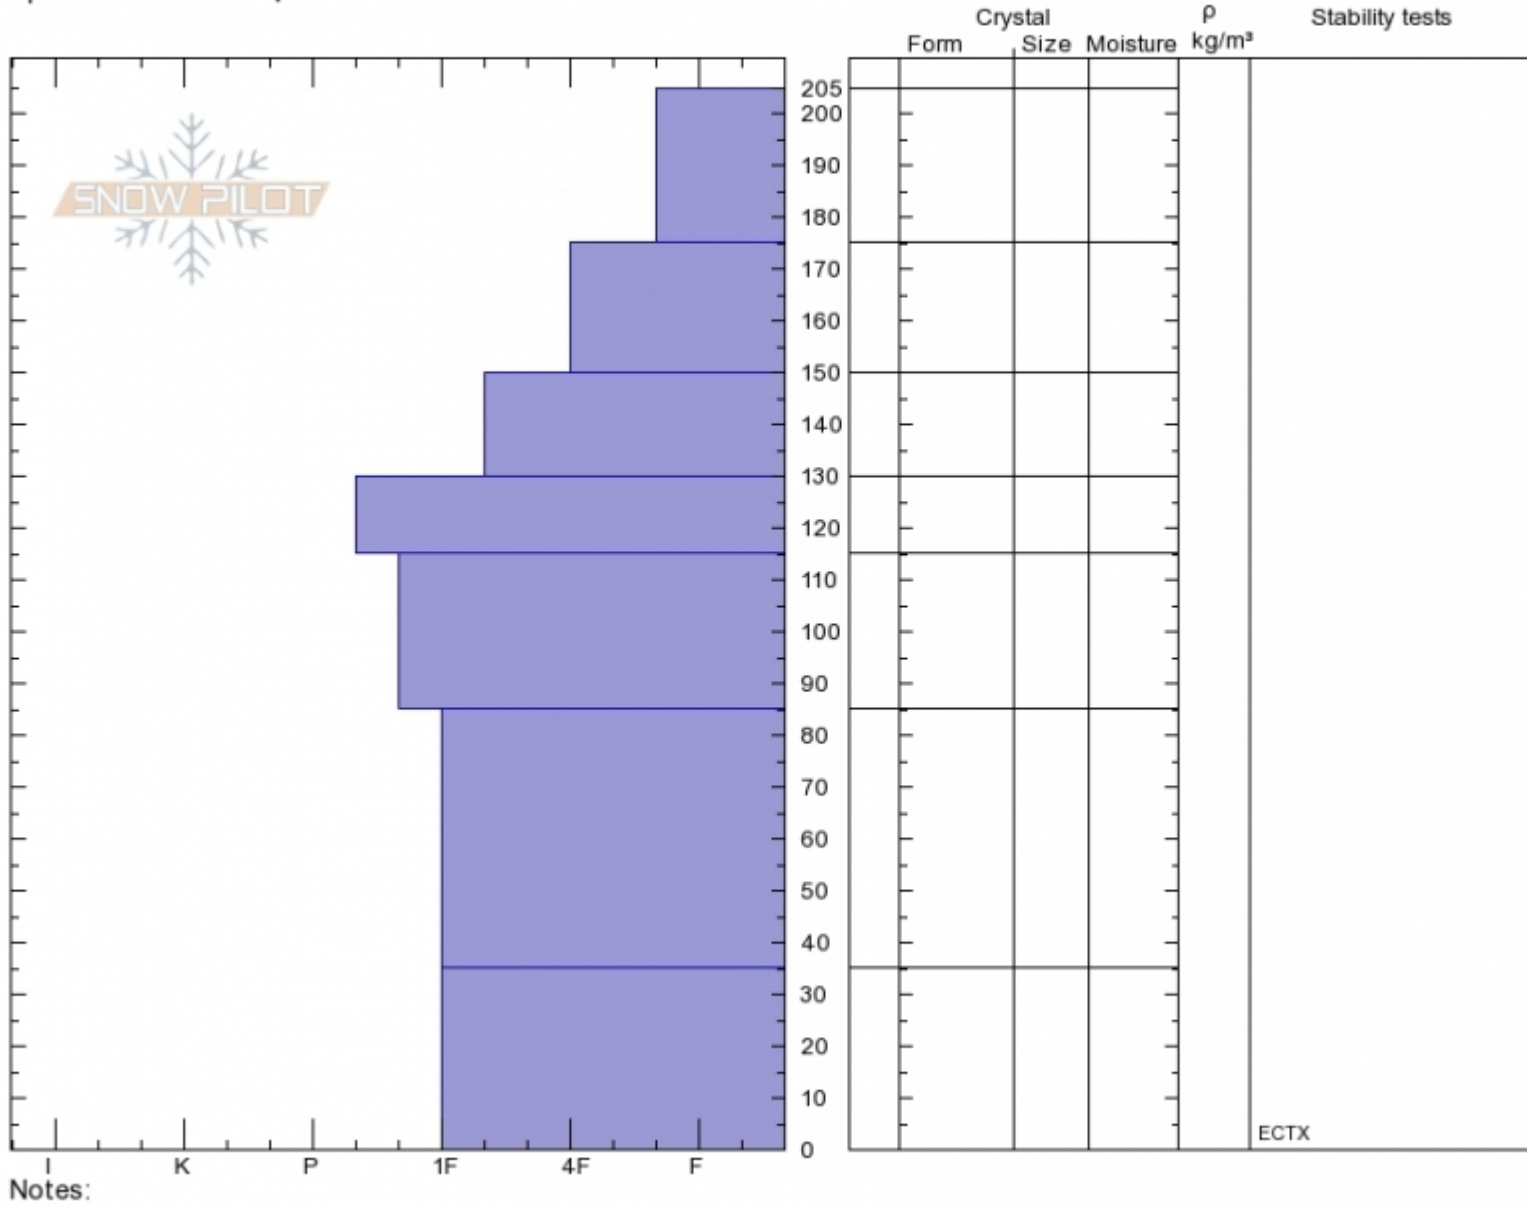

Wolverine shoulder
Cooke City
MT
Elevation: **9390 ft**
Aspect: **10°**
Specifics: **We skied slope**

Alex Marienthal
Fri Feb 1 10:02 2019
Co-ord: **45.05557N, -110.01814W**
Slope Angle: **27°**
Wind Loading:

Stability: **Good**
Air Temperature:
Sky Cover: **FEW**
Precipitation: **NO**
Wind: **Calm**

HS205
Stability Test Notes

Layer No

Advisory Region
Cooke City
Cooke City, 2019-02-04