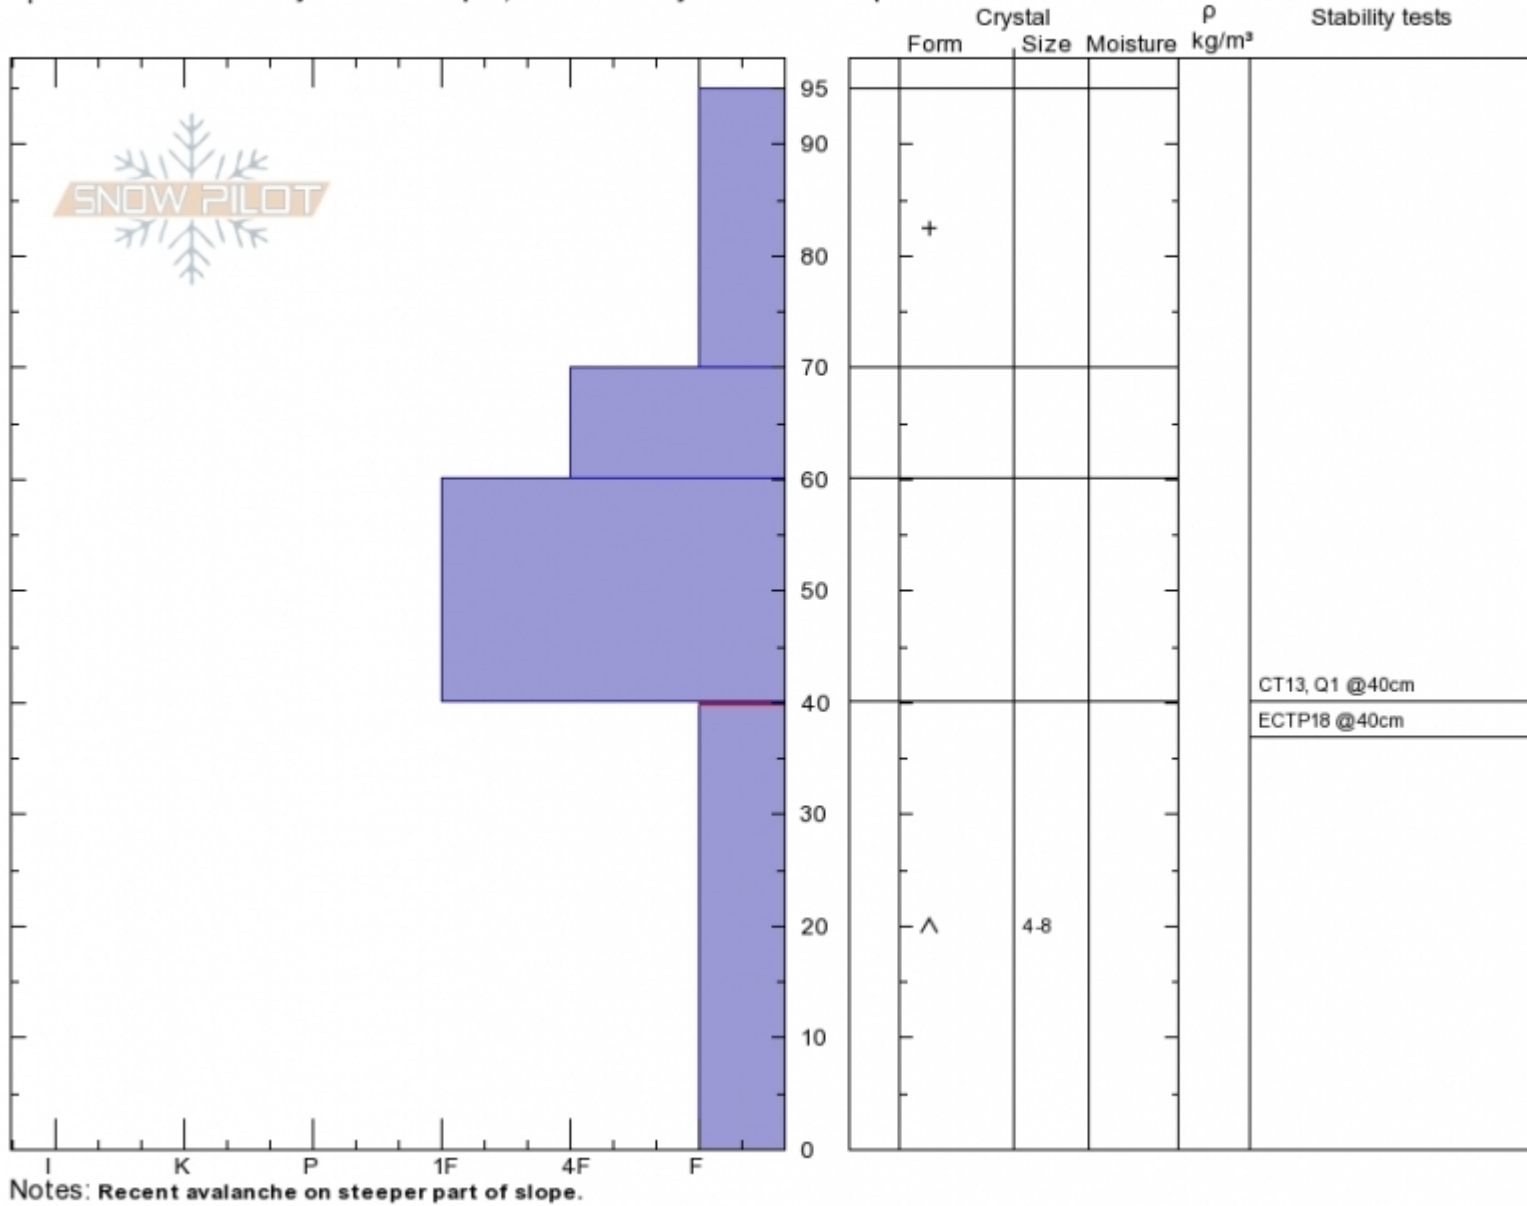

**Motor Hill, Lionhead**  
**Lionhead Range**  
**MT**  
 Elevation: **8440 ft**  
 Aspect: **110°**  
 Specifics: **Recent activity on similar slopes; Recent activity on different slopes**

**Alex Marienthal**  
**Thu Feb 7 12:03 2019**  
 Co-ord: **44.73798N, -111.31217W**  
 Slope Angle: **26°**  
 Wind Loading: **no**

Stability: **Poor**  
 Air Temperature:  
 Sky Cover: **FEW**  
 Precipitation: **NO**  
 Wind: **Calm**

**HS95 PF90**  
**Stability Test Notes**

Layer No  
**0-40: Prof**

Advisory Region  
 Lionhead Range  
 Lionhead Range, 2019-02-09