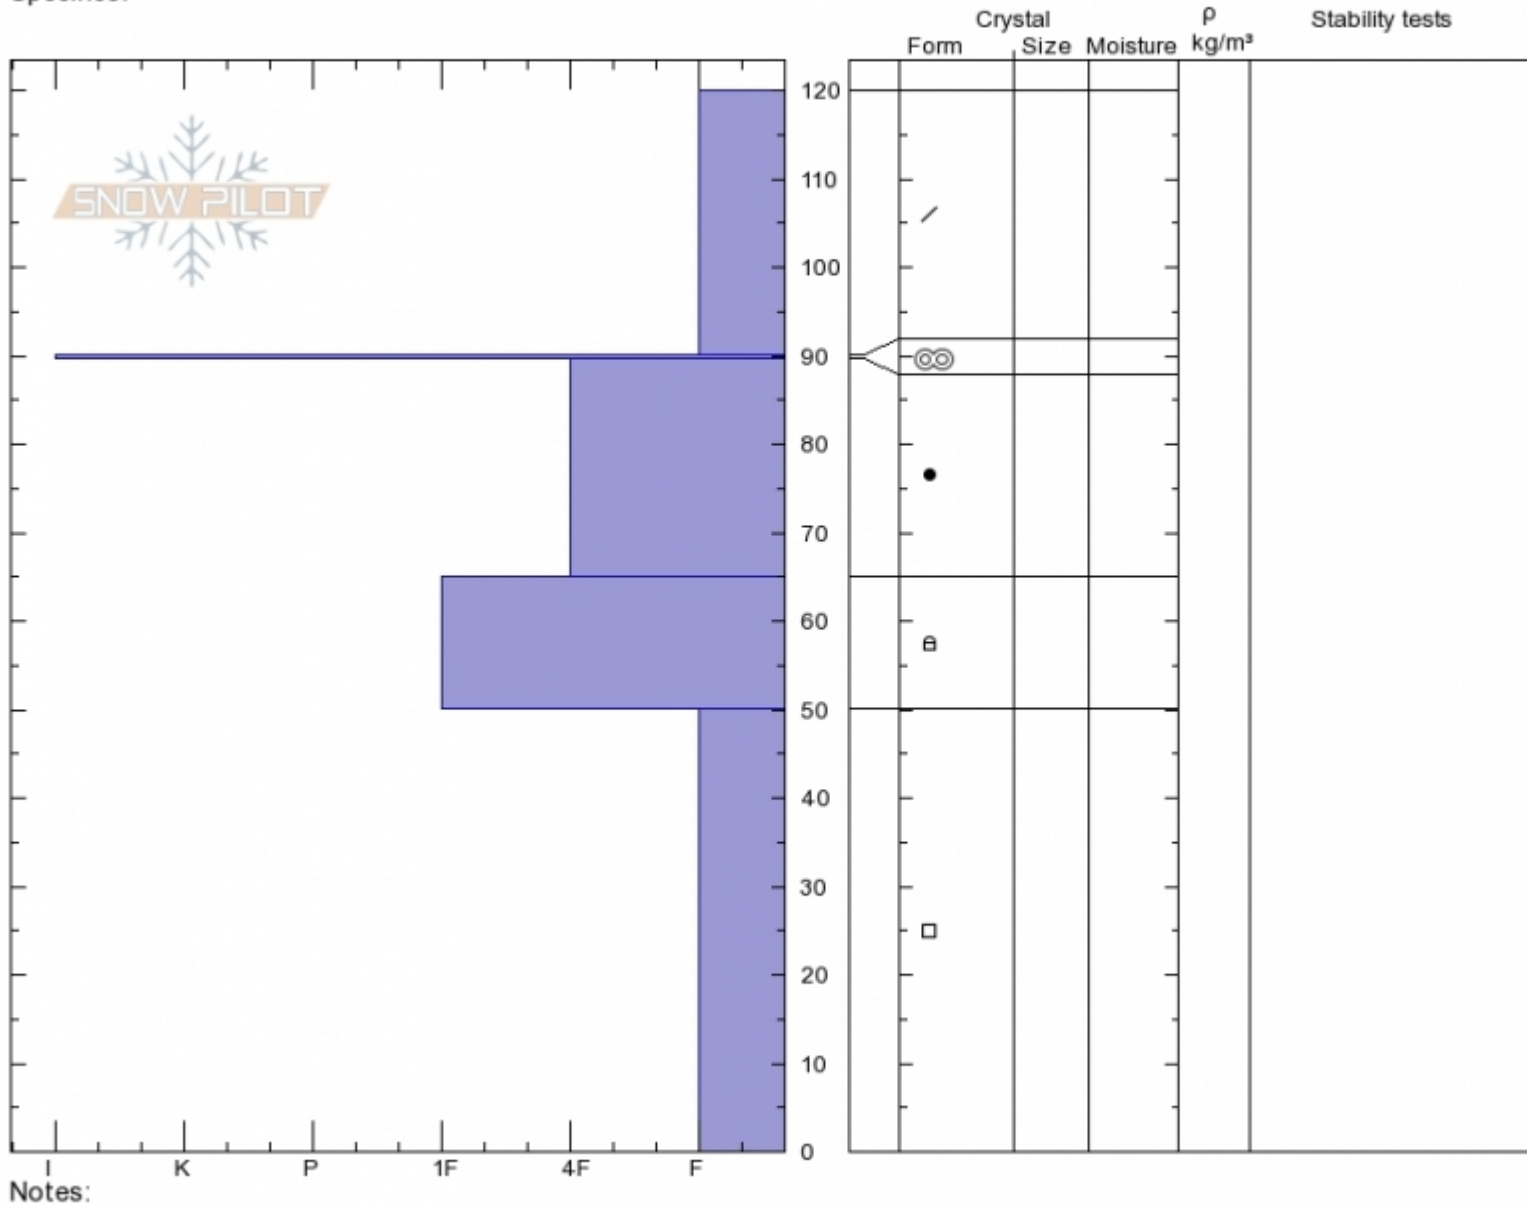

Air Temperature:

Sky Cover:

Elevation: 7200 ft

Slope Angle: 25°

Precipitation:

Aspect: NE

Wind Loading: yes

Wind: SW Moderate

Specifics:

Notes:

Advisory Region  
Northern Gallatin

Longitude  
-110.96W

Latitude  
45.60N

Northern Gallatin, 2019-02-13