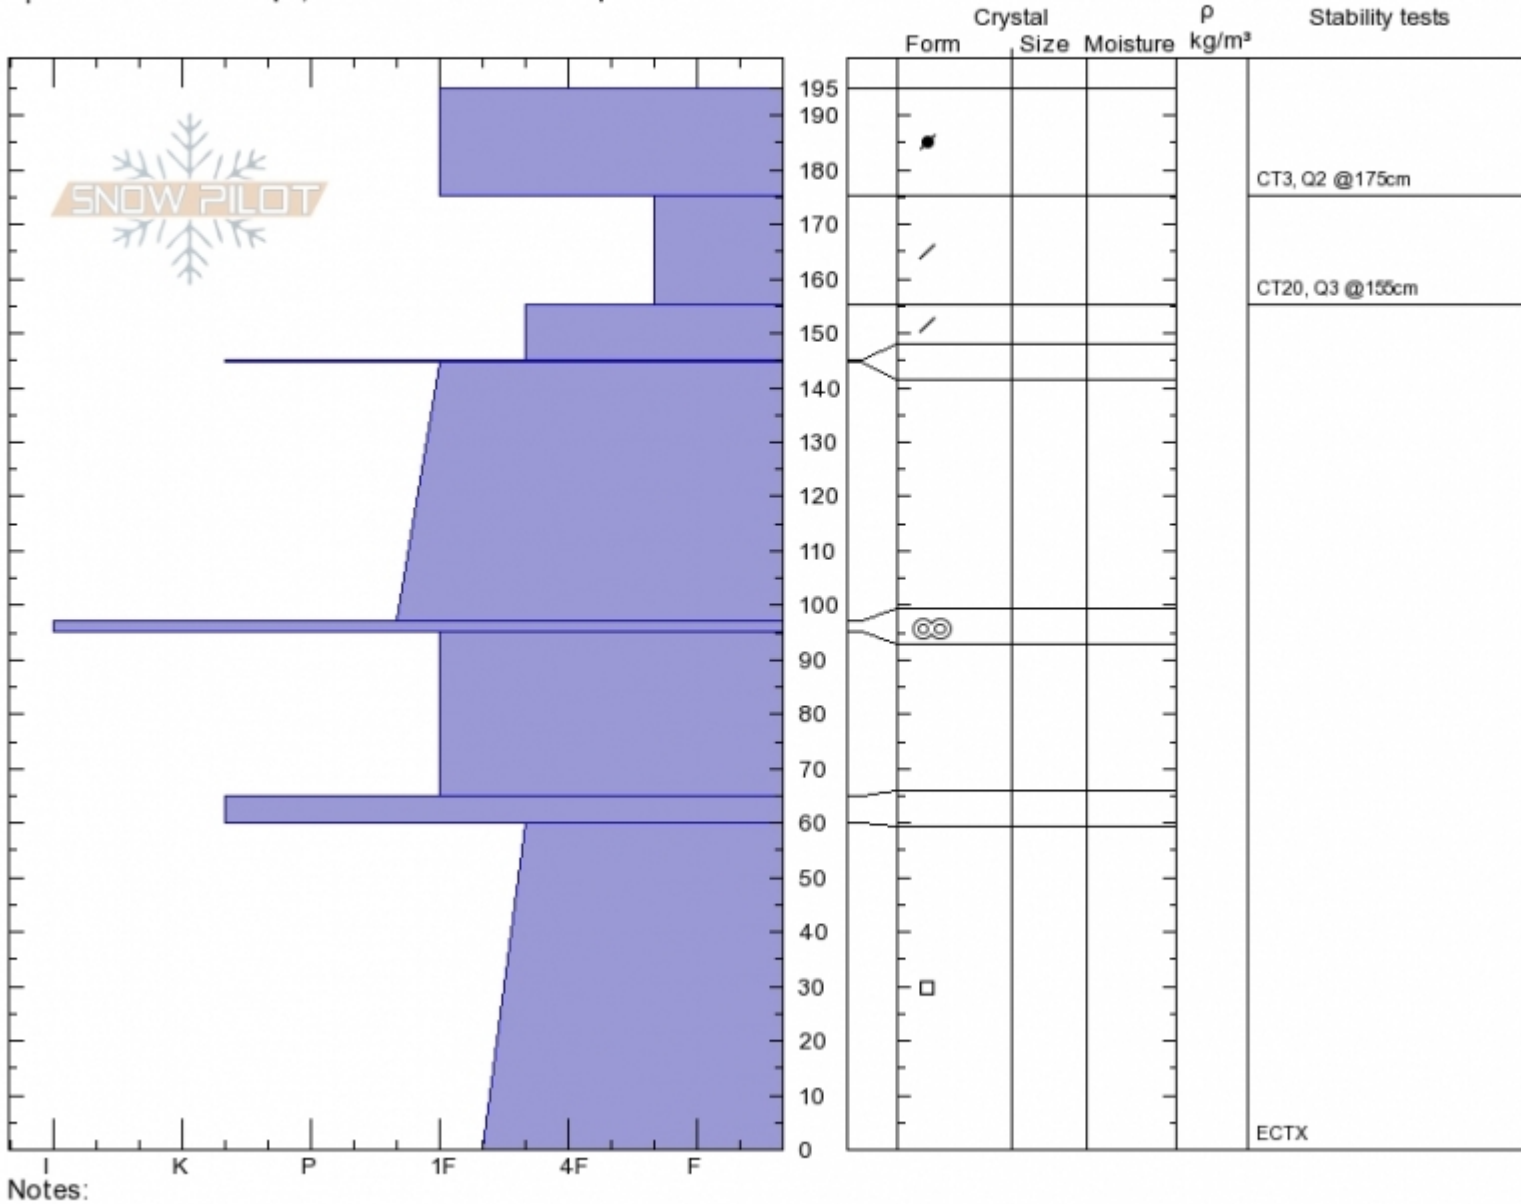

Rasta
 Cooke City
 MT
 Elevation: 9850 ft
 Aspect: 200°
 Specifics: We skied slope; Snowmobile tracks on slope

Doug Chabot-Admin
 Mon Feb 11 12:10 2019
 Co-ord: 45.07015N, -109.94611W
 Slope Angle: 34°
 Wind Loading: no

Stability: **Good**
 Air Temperature: -16°C
 Sky Cover: **OVC**
 Precipitation: **S2**
 Wind: **N Moderate**

HS195
 Stability Test Notes

Layer No
 60-65: De

Advisory Region
 Cooke City
 Cooke City, 2019-02-13