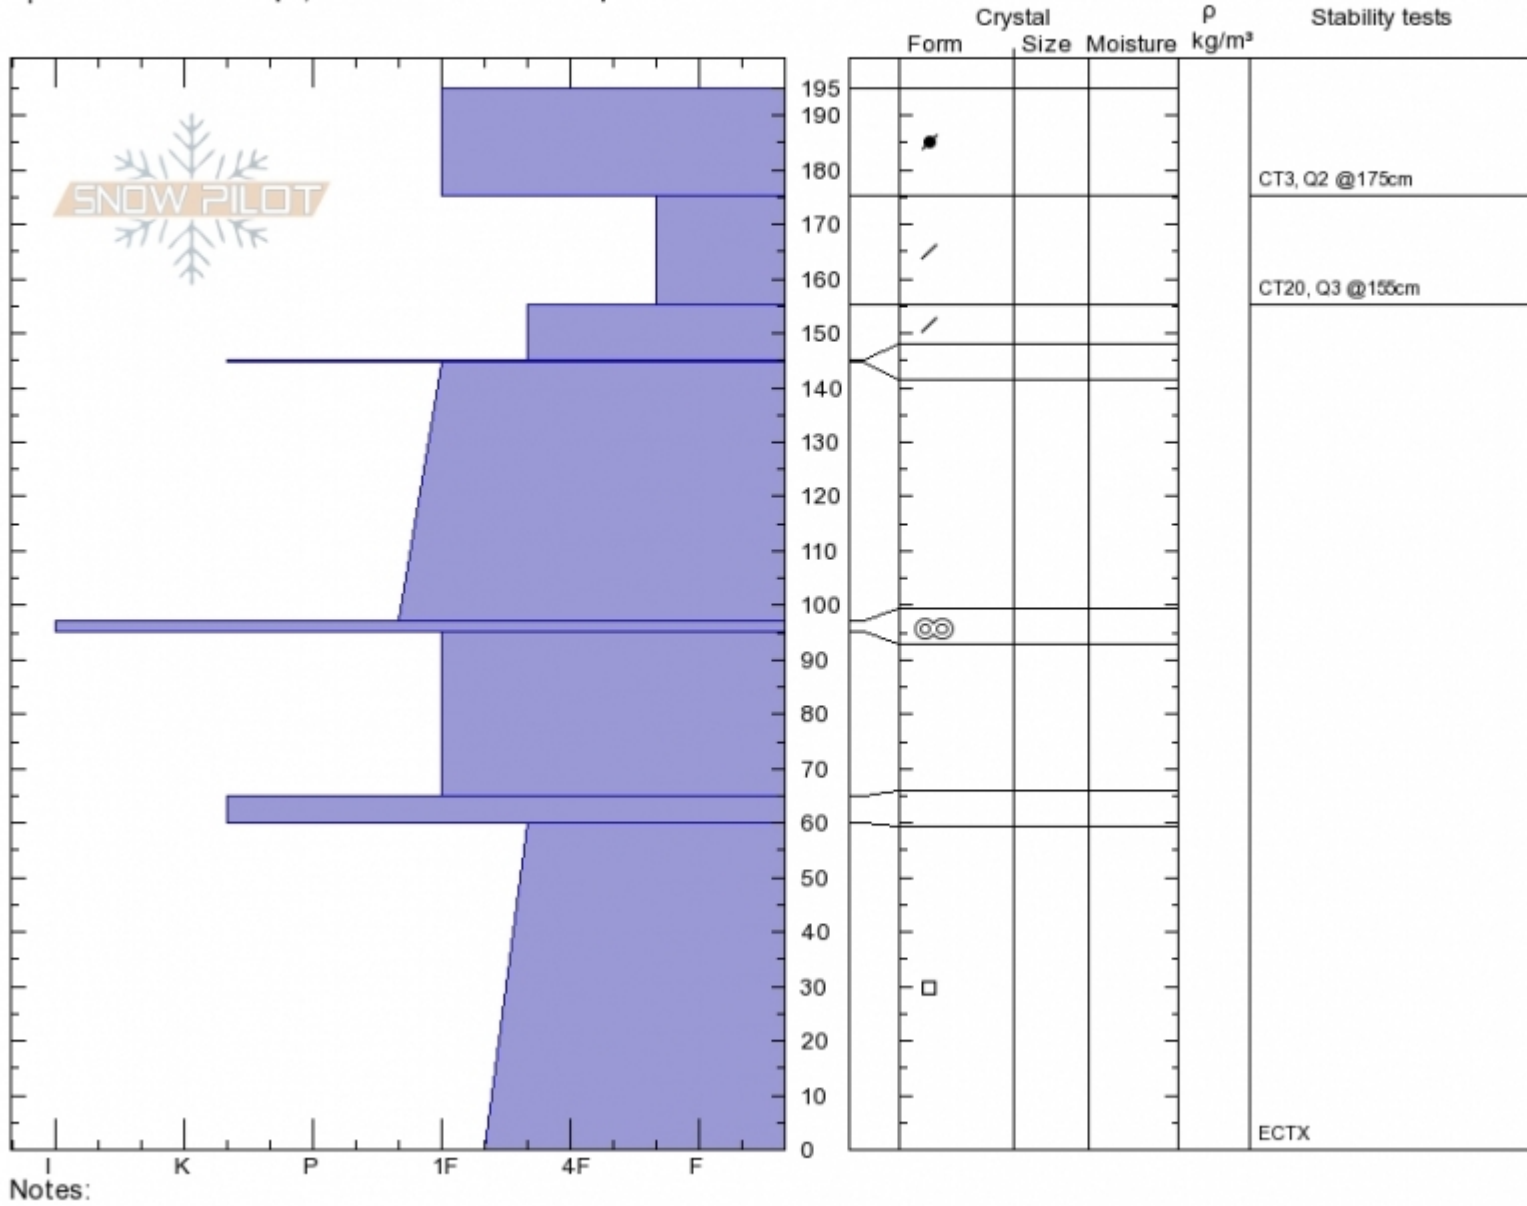

**Rasta**  
**Cooke City**  
**MT**  
 Elevation: **9850 ft**  
 Aspect: **200°**  
 Specifics: **We skied slope; Snowmobile tracks on slope**

**Doug Chabot-Admin**  
**Mon Feb 11 12:10 2019**  
 Co-ord: **45.07015N, -109.94611W**  
 Slope Angle: **34°**  
 Wind Loading: **no**

Stability: **Good**  
 Air Temperature: **-16°C**  
 Sky Cover: **OVC**  
 Precipitation: **S2**  
 Wind: **N Moderate**

**HS195**  
**Stability Test Notes**

Layer No  
**60-65: De**

Advisory Region  
 Cooke City  
 Cooke City, 2019-02-13