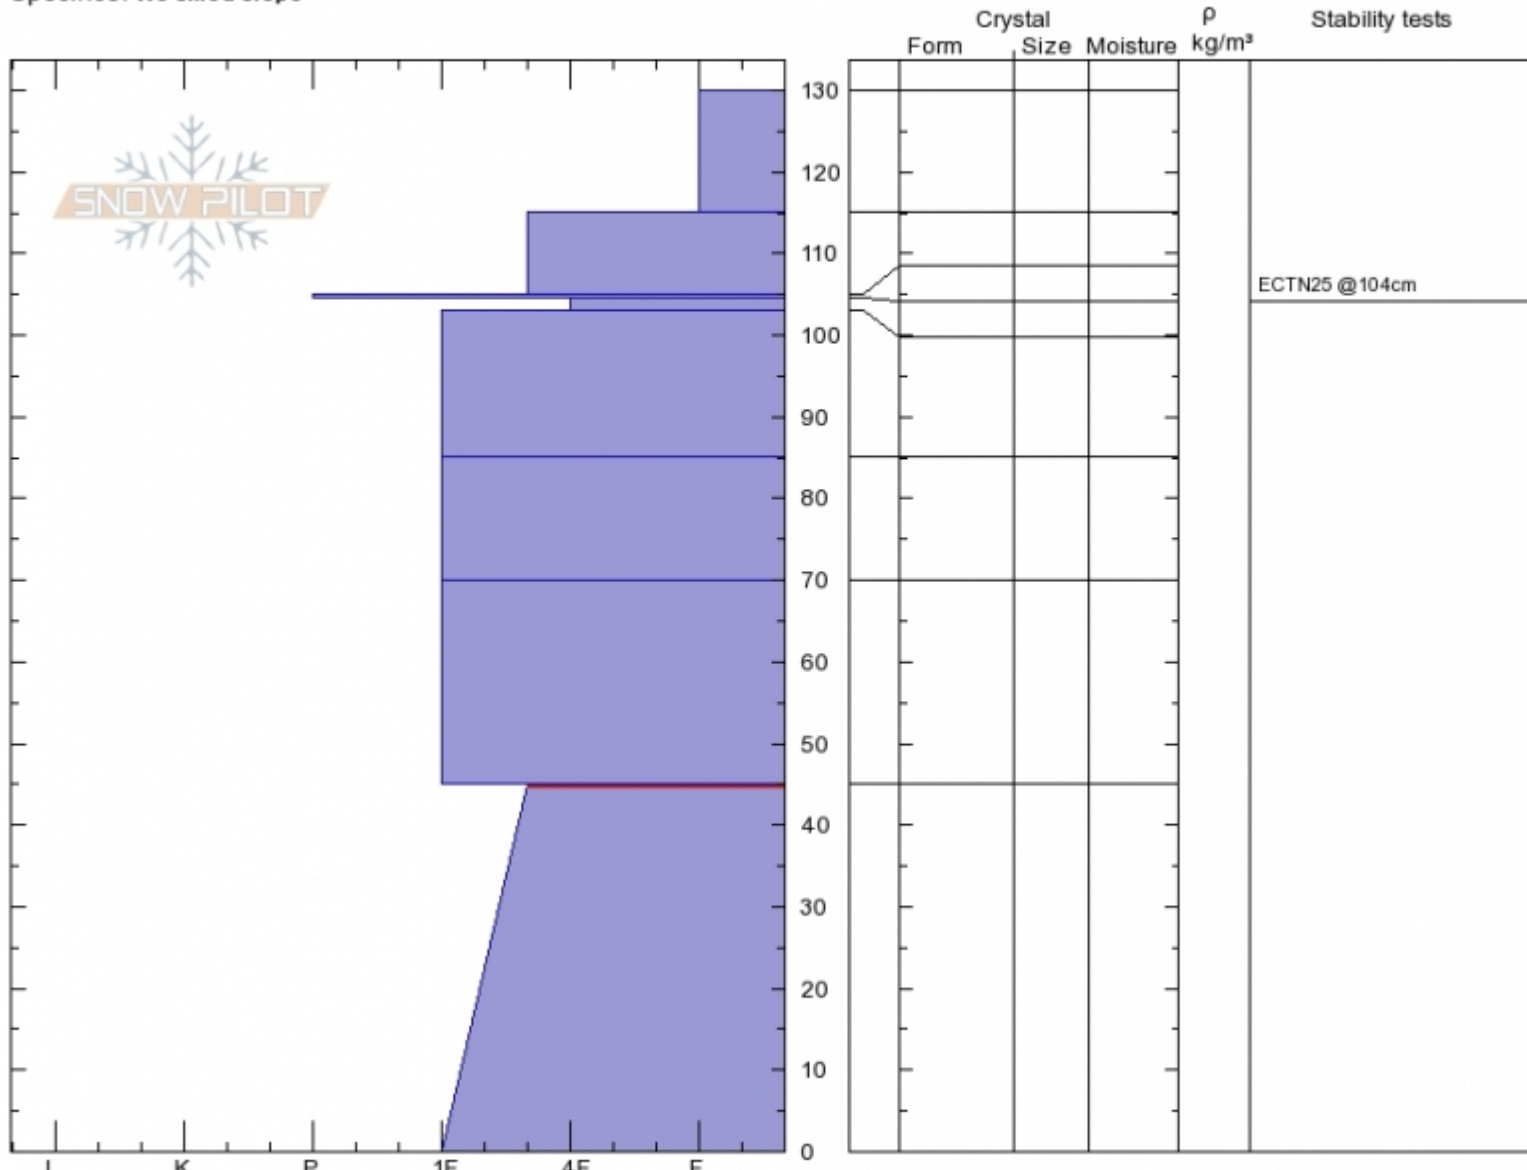

Ellis - Burn
 Gallatin Range-N
 MT
 Elevation: 2500 m
 Aspect: 80°
 Specifics: We skied slope

Karl Birkeland
 Wed Feb 13 11:15 2019
 Co-ord: 45.57221N, -110.94726W
 Slope Angle: 28°
 Wind Loading: no

Stability: **Good**
 Air Temperature:
 Sky Cover: **BKN**
 Precipitation: **NO**
 Wind: **SW Calm**

HS130
 Stability Test Notes

Layer No
 0-45: Pro

Notes: Quick pit with D. Chabot and D. Kaveney. Similar structure to the pit we dug just down the ridge and prior to this one. Snowpack
 skied the slope.

Advisory Region
 Northern Gallatin
 Northern Gallatin, 2019-02-14