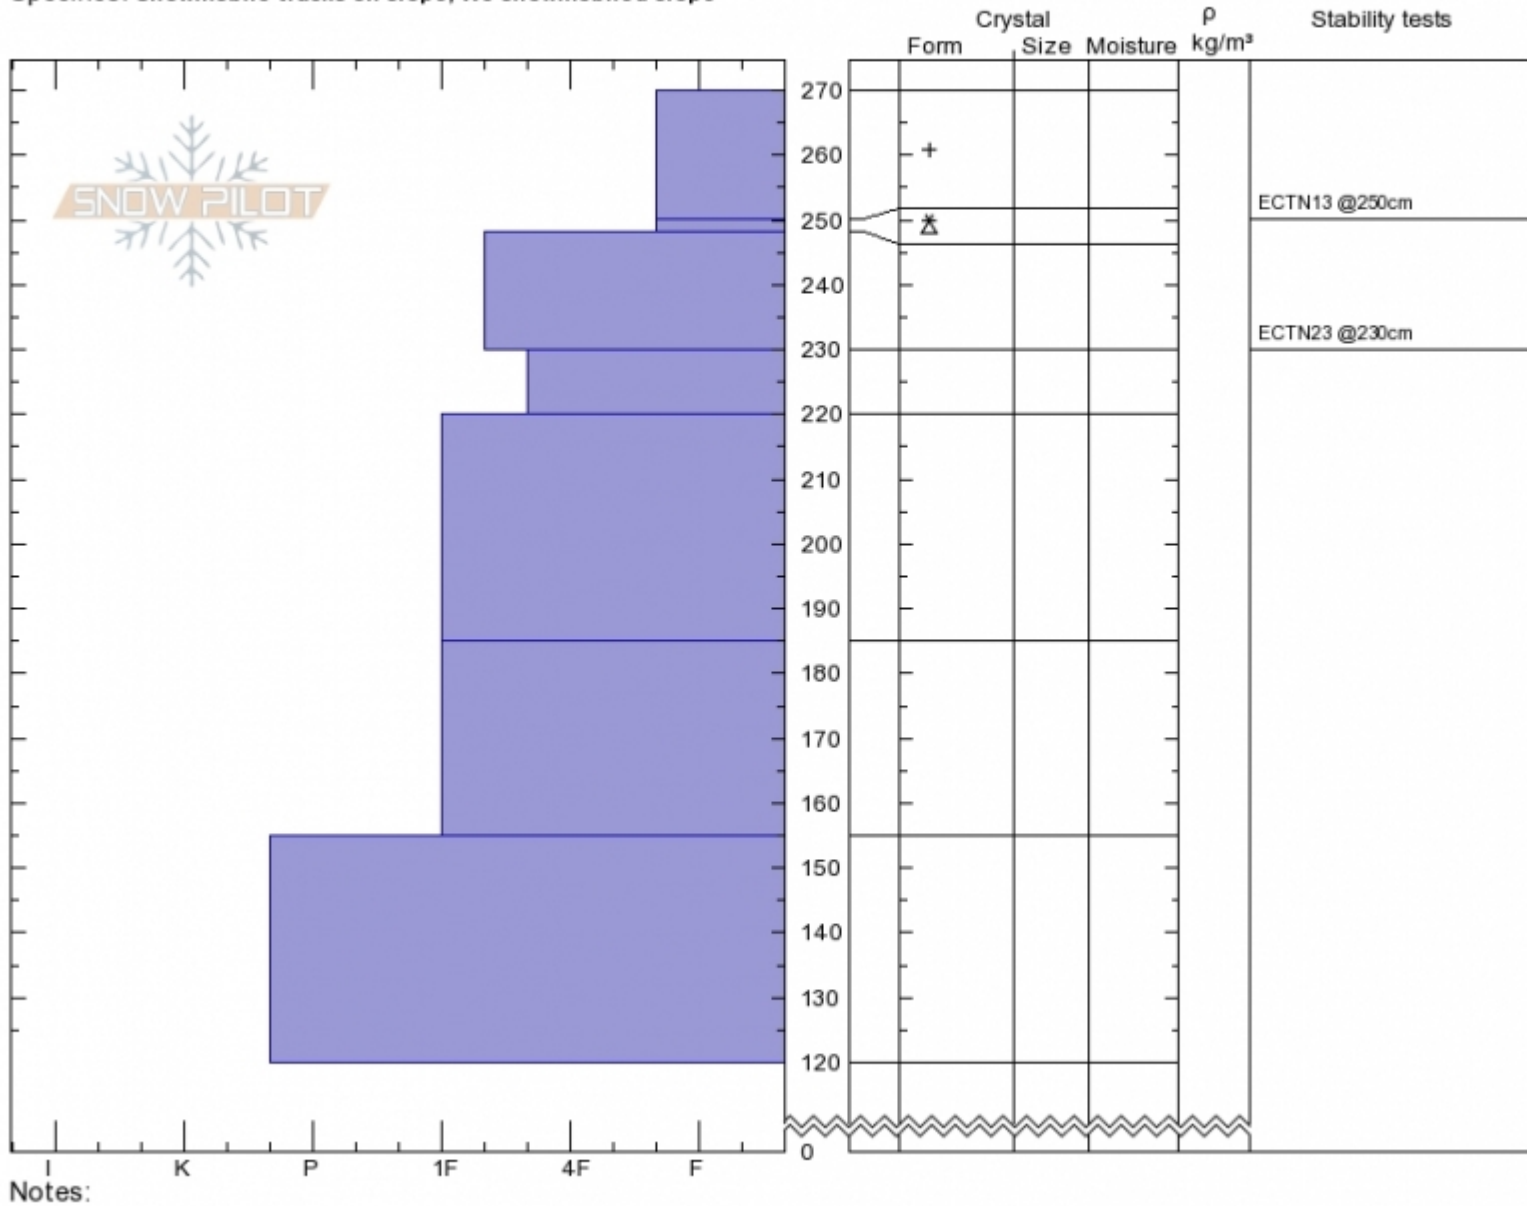

Wolverine - Cooke City Ian Hoyer
Cooke City Sun Feb 17 13:30 2019
MT Co-ord: 45.05652N, -109.99549W
 Elevation: 900 ft Slope Angle: 31°
 Aspect: 60° Wind Loading: previous
 Specifics: Snowmobile tracks on slope; We snowmobiled slope

Stability: **Good**
 Air Temperature:
 Sky Cover: **OVC**
 Precipitation: **NO**
 Wind: **Calm**

HS270 PF30
 Stability Test Notes

Layer No

Advisory Region
 Cooke City
 Longitude
 -110.00W
 Latitude
 45.06N
 Cooke City, 2019-02-17