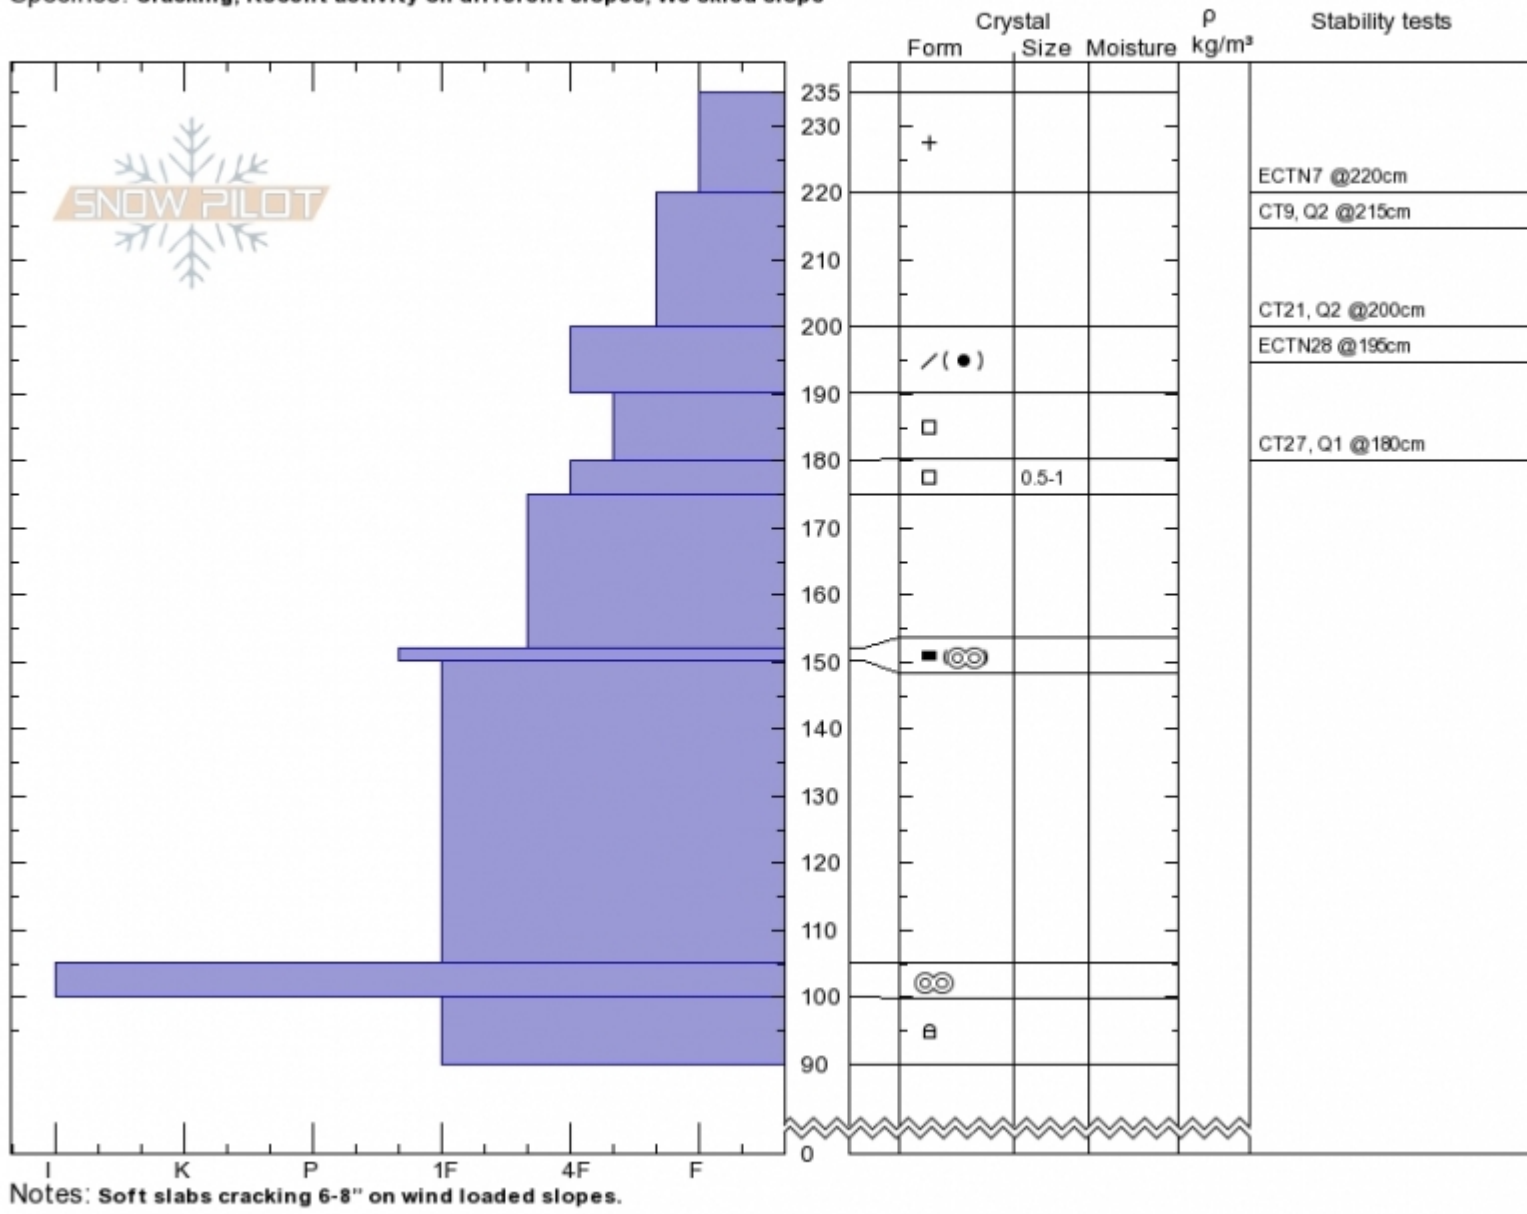

Rastas, Scotch Bonnet Alex Marienthal
Cooke City
MT
 Elevation: **9830 ft**
 Aspect: **193°**
 Specifics: **Cracking; Recent activity on different slopes; We skied slope**

Sat Feb 16 11:20 2019
 Co-ord: **45.07030N, -109.94536W**
 Slope Angle: **33°**
 Wind Loading: **no**

Stability: **Fair**
 Air Temperature:
 Sky Cover: **BKN**
 Precipitation: **S-1**
 Wind: **Calm**

HS235 PS25
Stability Test Notes

Layer No

Advisory Region
 Cooke City
 Cooke City, 2019-02-16