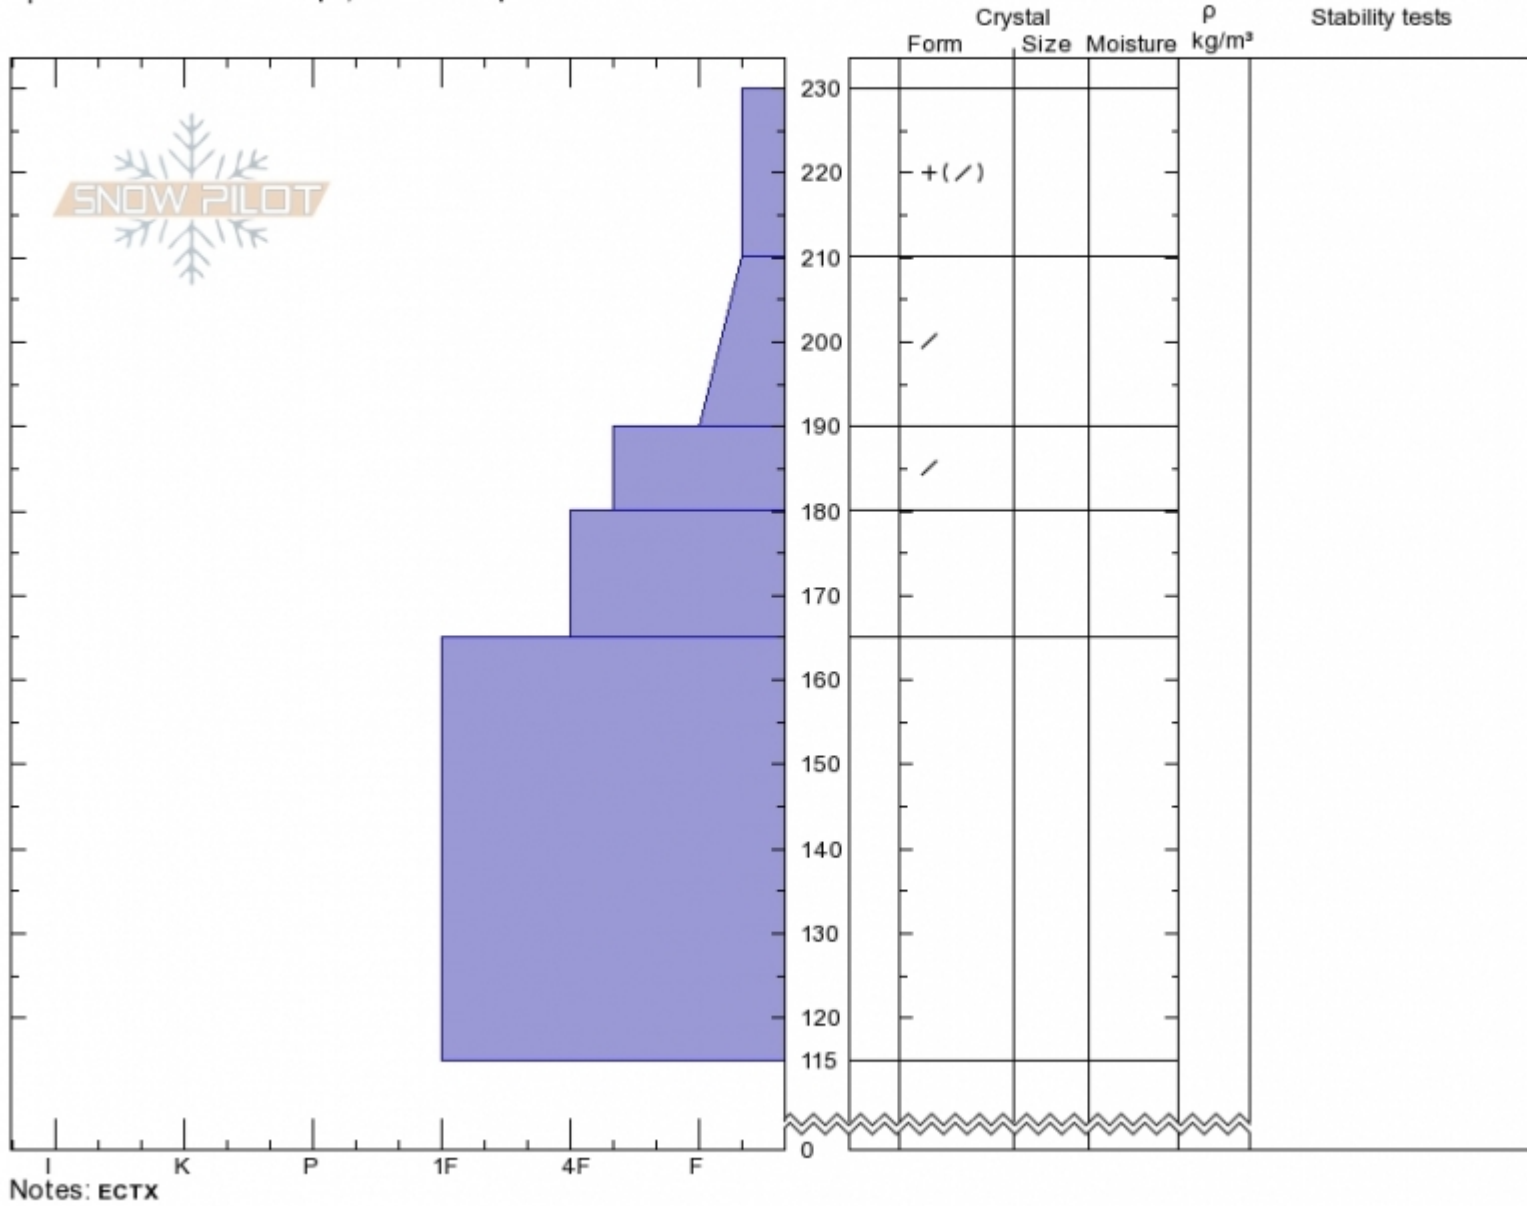

Vegas Meadow
Bridger Range
MT
Elevation: 8050 ft
Aspect: 90°
Specifics: Ski tracks on slope; We skied slope

Doug Chabot-Admin
Sun Feb 24 10:30 2019
Co-ord: 45.82996N, -110.93059W
Slope Angle: 25°
Wind Loading: no

Stability: **Good**
Air Temperature: -16°C
Sky Cover: **OVC**
Precipitation: **NO**
Wind: **Calm**

HS230
Stability Test Notes

Layer No

Advisory Region
Bridger Range
Bridger Range, 2019-02-24