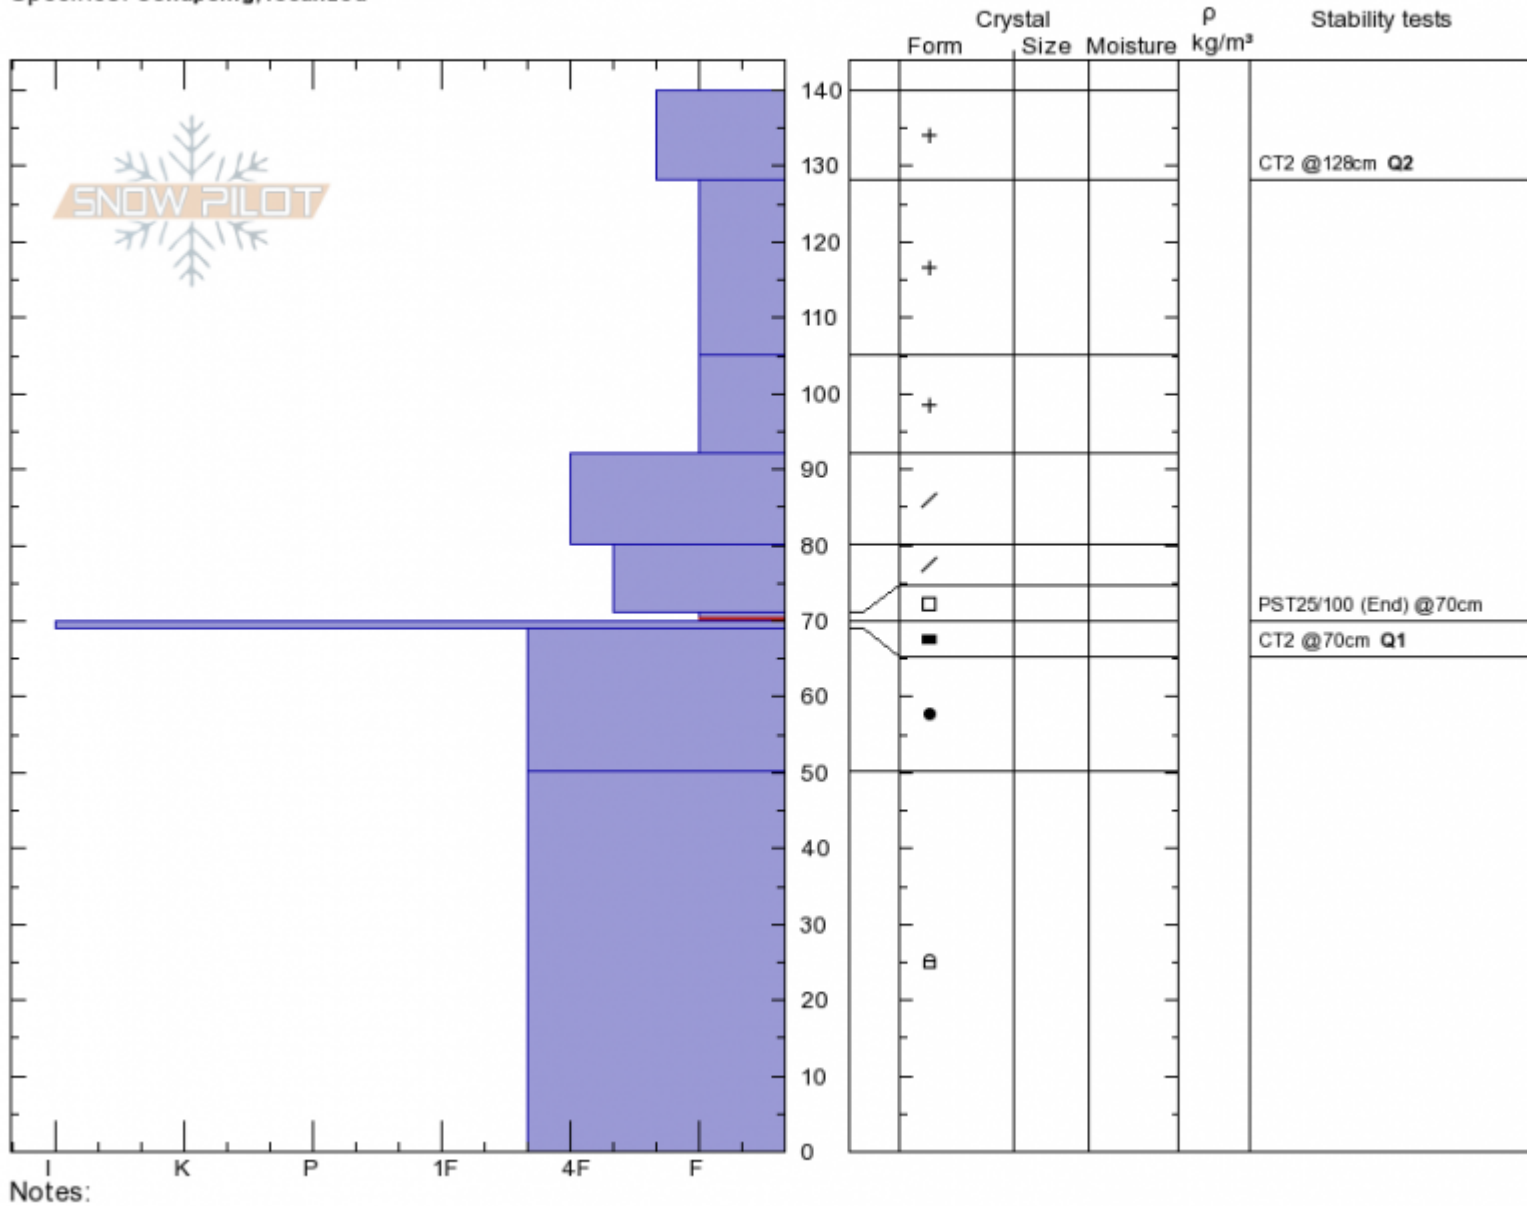

70-71: Pr

Montana, Madison Range Co-ord: 44.96011N, -111.09796W

Sky Cover:

128: Q2

Elevation: 8000 ft

Slope Angle: 30°

Precipitation:

70: Q1

Aspect: 150°

Wind Loading:

Wind:

Specifics: Collapsing, localized

Advisory Region
 Southern Madison
 Longitude
 -111.10W
 Latitude
 44.96N
 Southern Madison, 2019-02-27