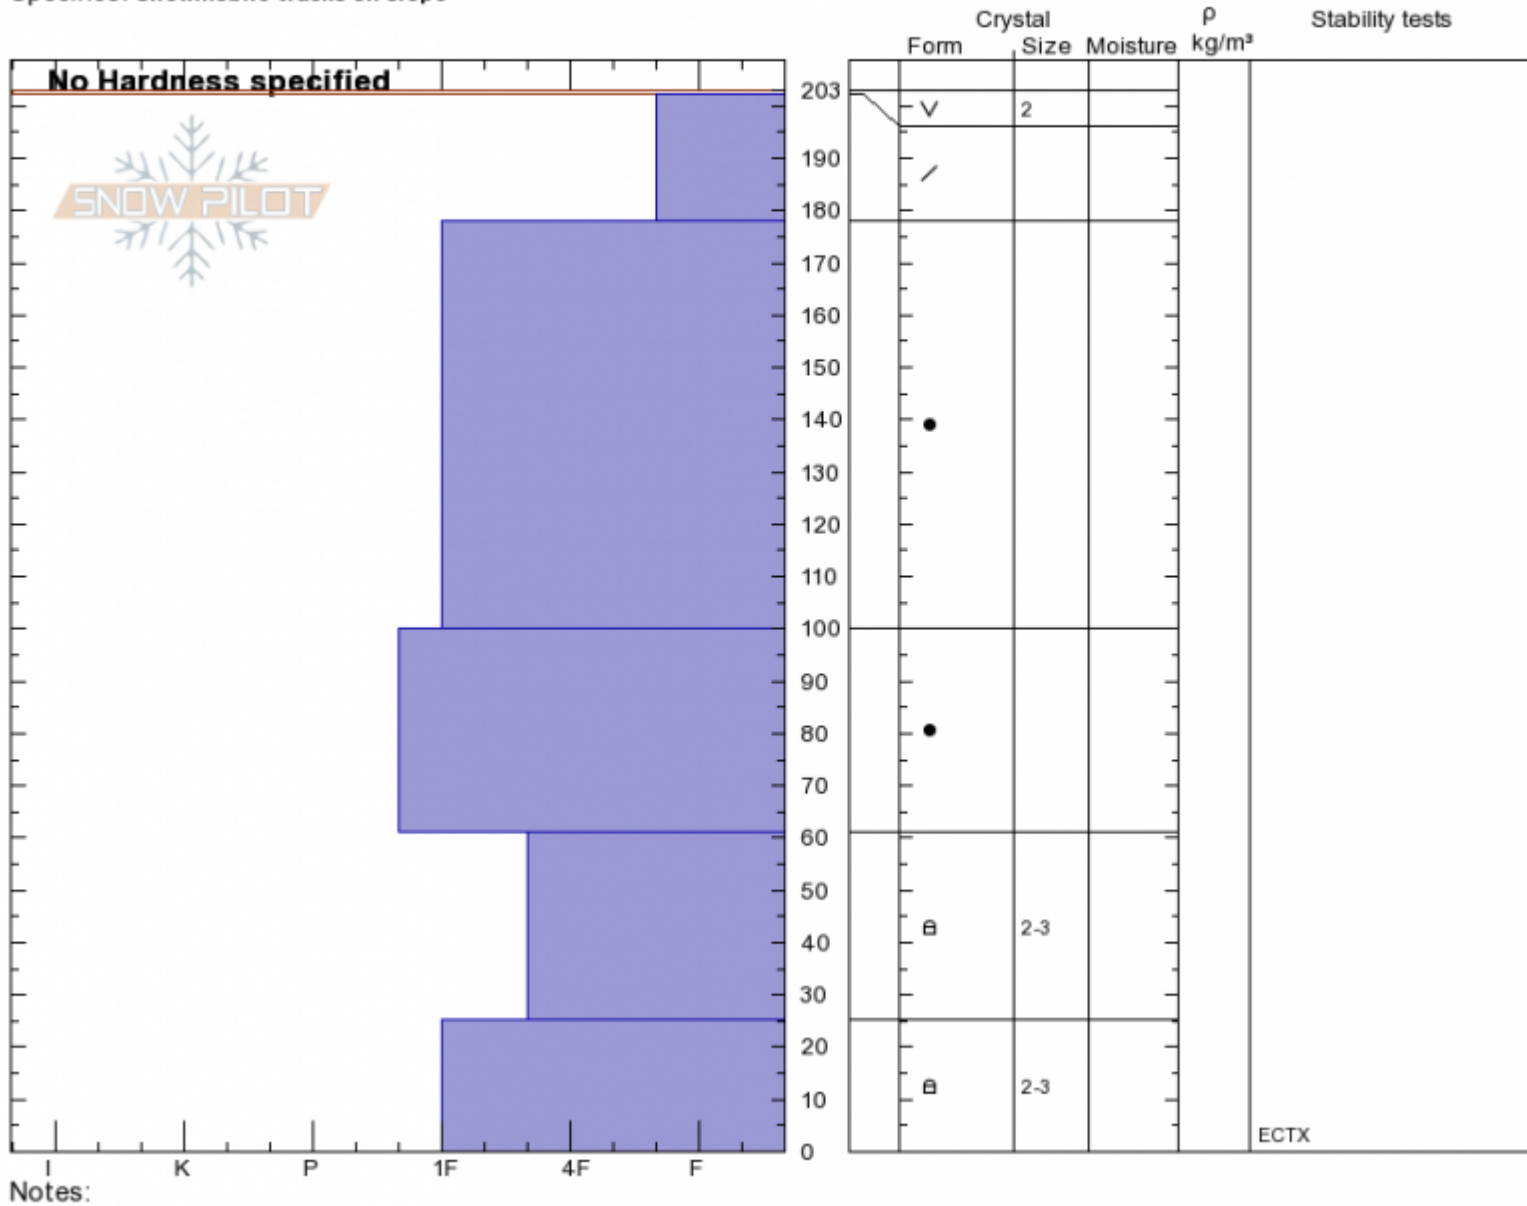

Ski Hill
Henry Mtns
MT
Elevation: 8050 ft
Aspect: 85°
Specifics: Snowmobile tracks on slope

Andrew Schauer
Mon Mar 4 12:00 2019
Co-ord: 44.69732N, -111.29451W
Slope Angle: 29°
Wind Loading: no

Stability: **Good**
Air Temperature:
Sky Cover: **FEW**
Precipitation: **NO**
Wind: **Calm**

HS203 PF20
Stability Test Notes

Layer No
25-61: Pro

Advisory Region
Lionhead Range
Longitude
-111.30W
Latitude
44.70N
Lionhead Range, 2019-03-04