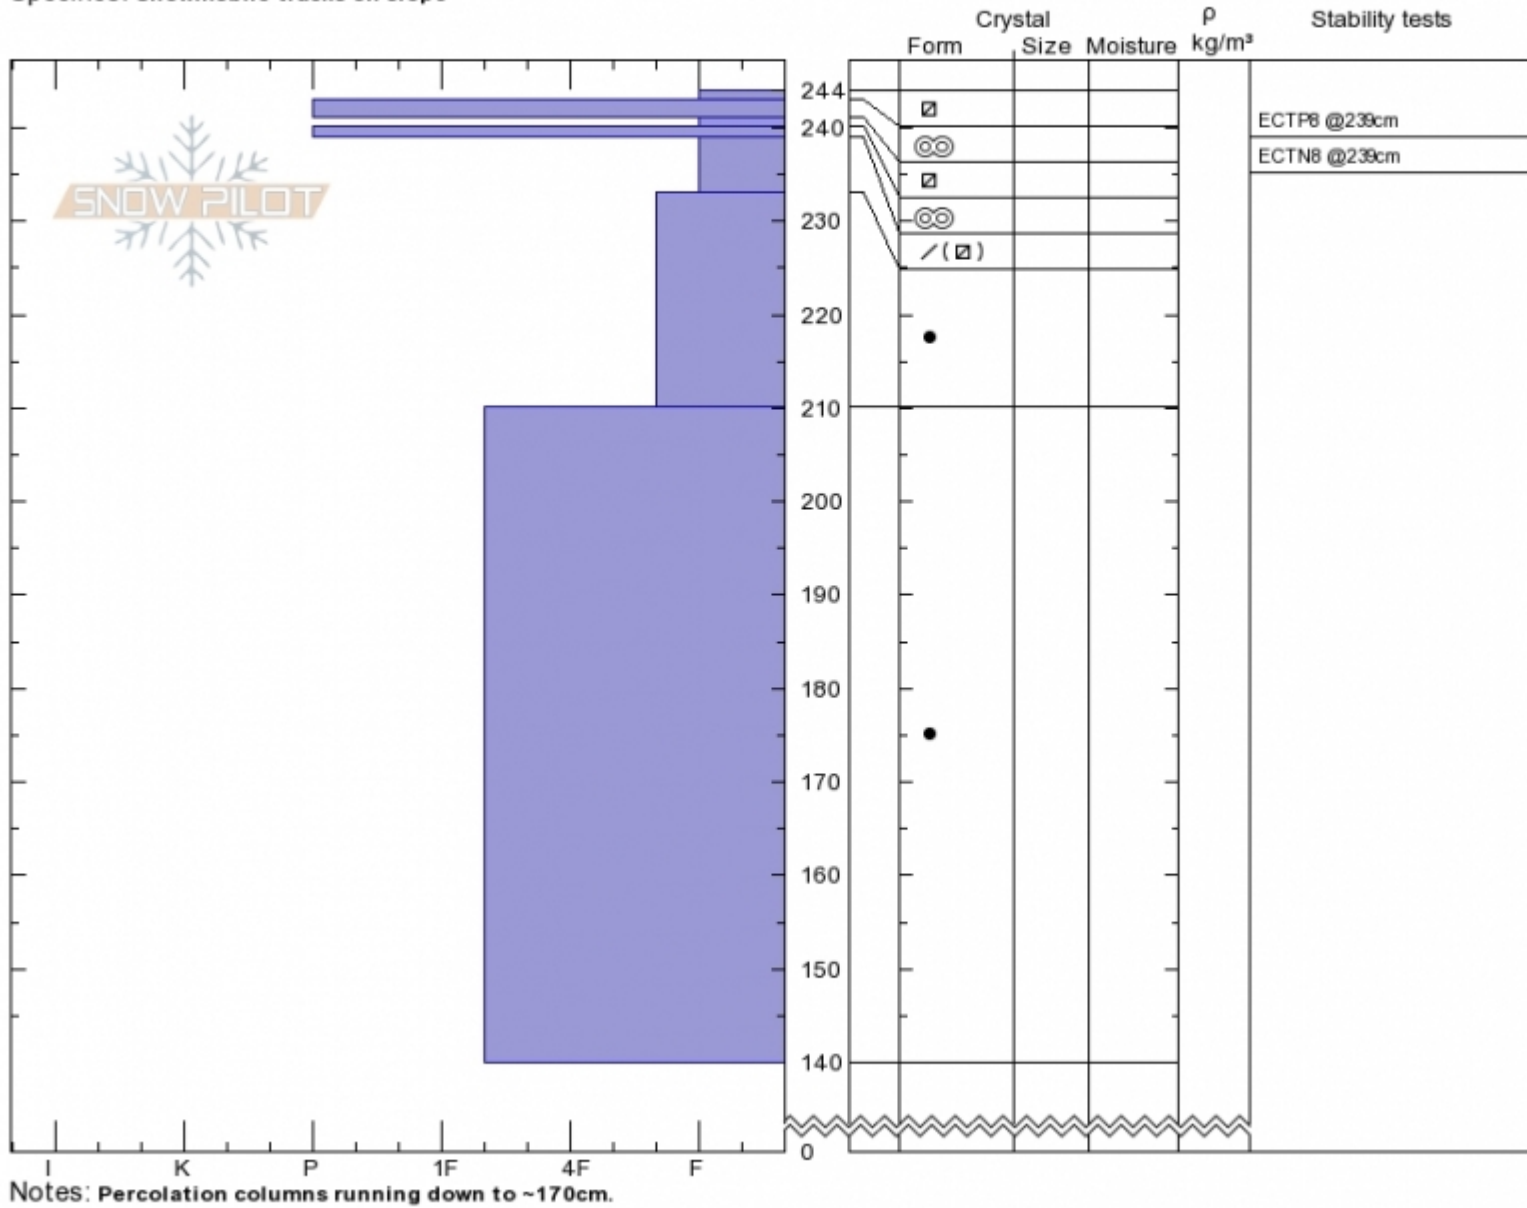

Goose Lake  
 Cooke City  
 MT  
 Elevation: 10000 ft  
 Aspect: 145°  
 Specifics: Snowmobile tracks on slope

Ian Hoyer  
 Mon Mar 18 10:00 2019  
 Co-ord: 45.10015N, -109.90665W  
 Slope Angle: 30°  
 Wind Loading:

Stability: **Good**  
 Air Temperature:  
 Sky Cover: **CLR**  
 Precipitation: **NO**  
 Wind: **Calm**

HS244 PF40  
 Stability Test Notes

Layer No  
 240-241: P

Advisory Region  
 Cooke City  
 Cooke City, 2019-03-19