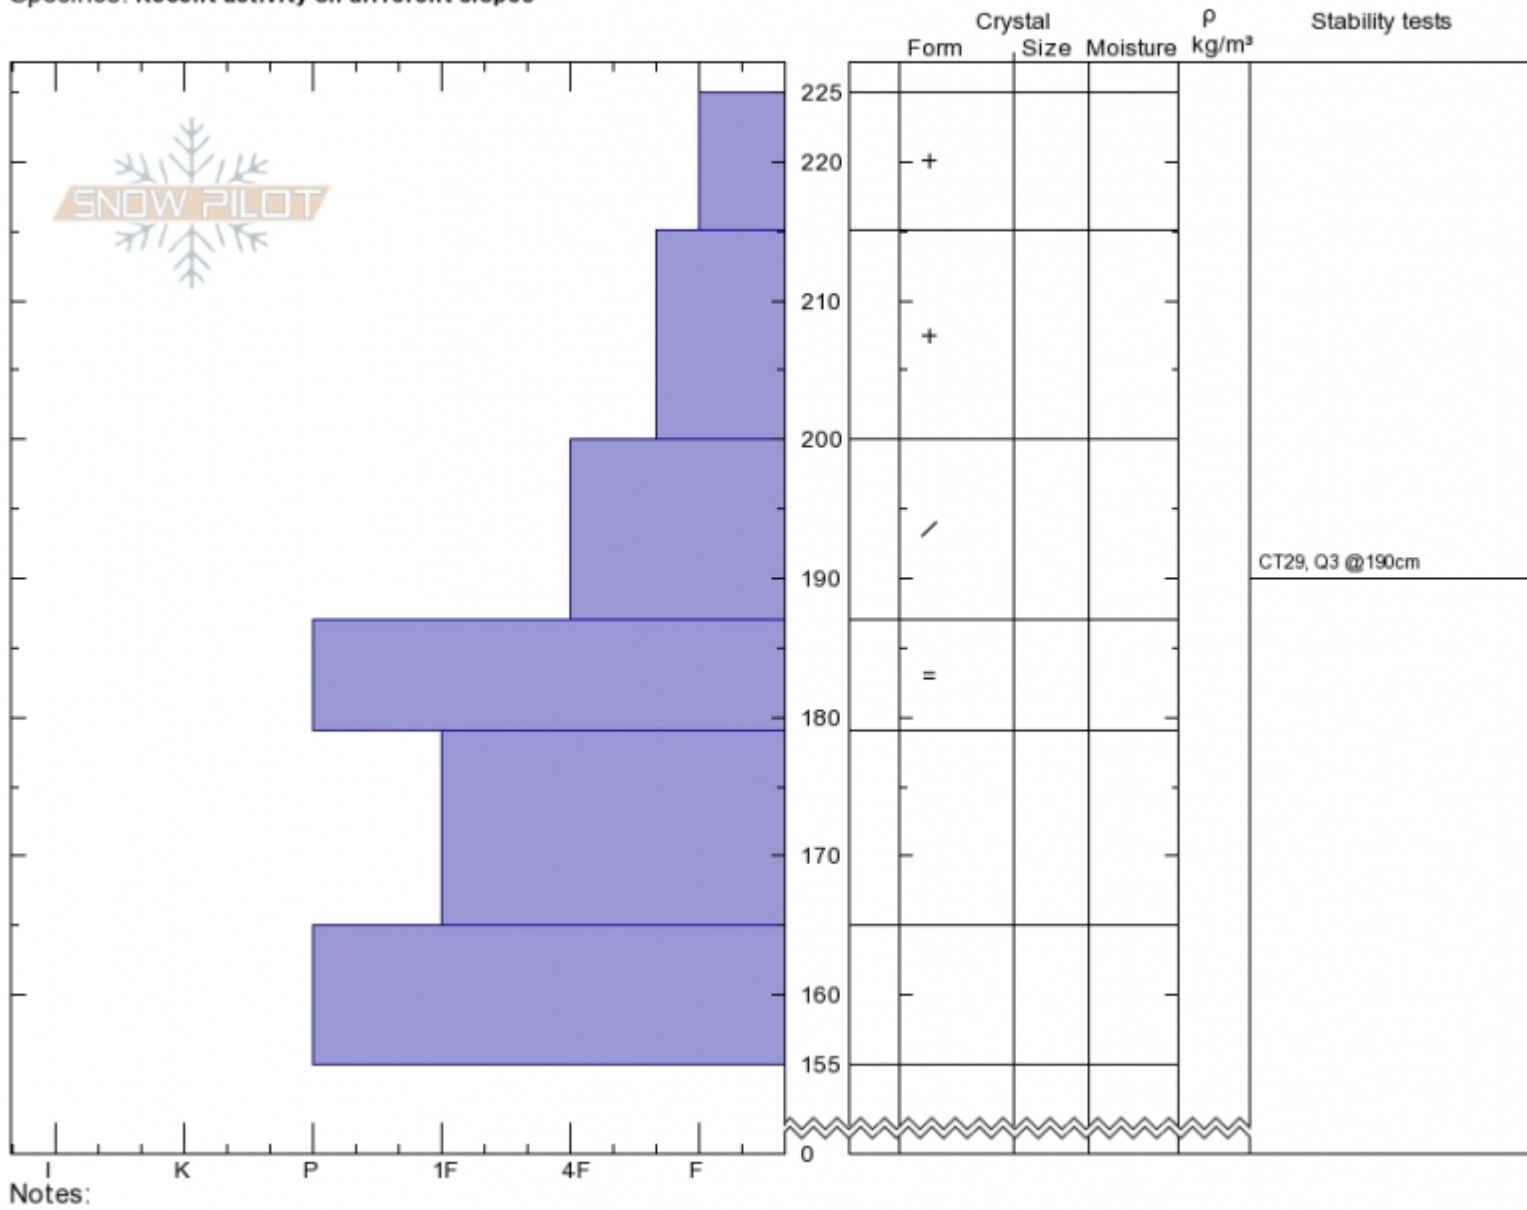

Top of Sometimes
Bridger Range
MT
Elevation: **8450 ft**
Aspect: **65°**
Specifics: **Recent activity on different slopes**

Alex Marienthal
Fri Apr 12 17:00 2019
Co-ord: **45.81709N, -110.92857W**
Slope Angle: **25°**
Wind Loading: **no**

Stability: **Fair**
Air Temperature:
Sky Cover: **BKN**
Precipitation: **NO**
Wind: **Calm**

HS225
Stability Test Notes

Layer No

Advisory Region
Bridger Range
Bridger Range, 2019-04-19