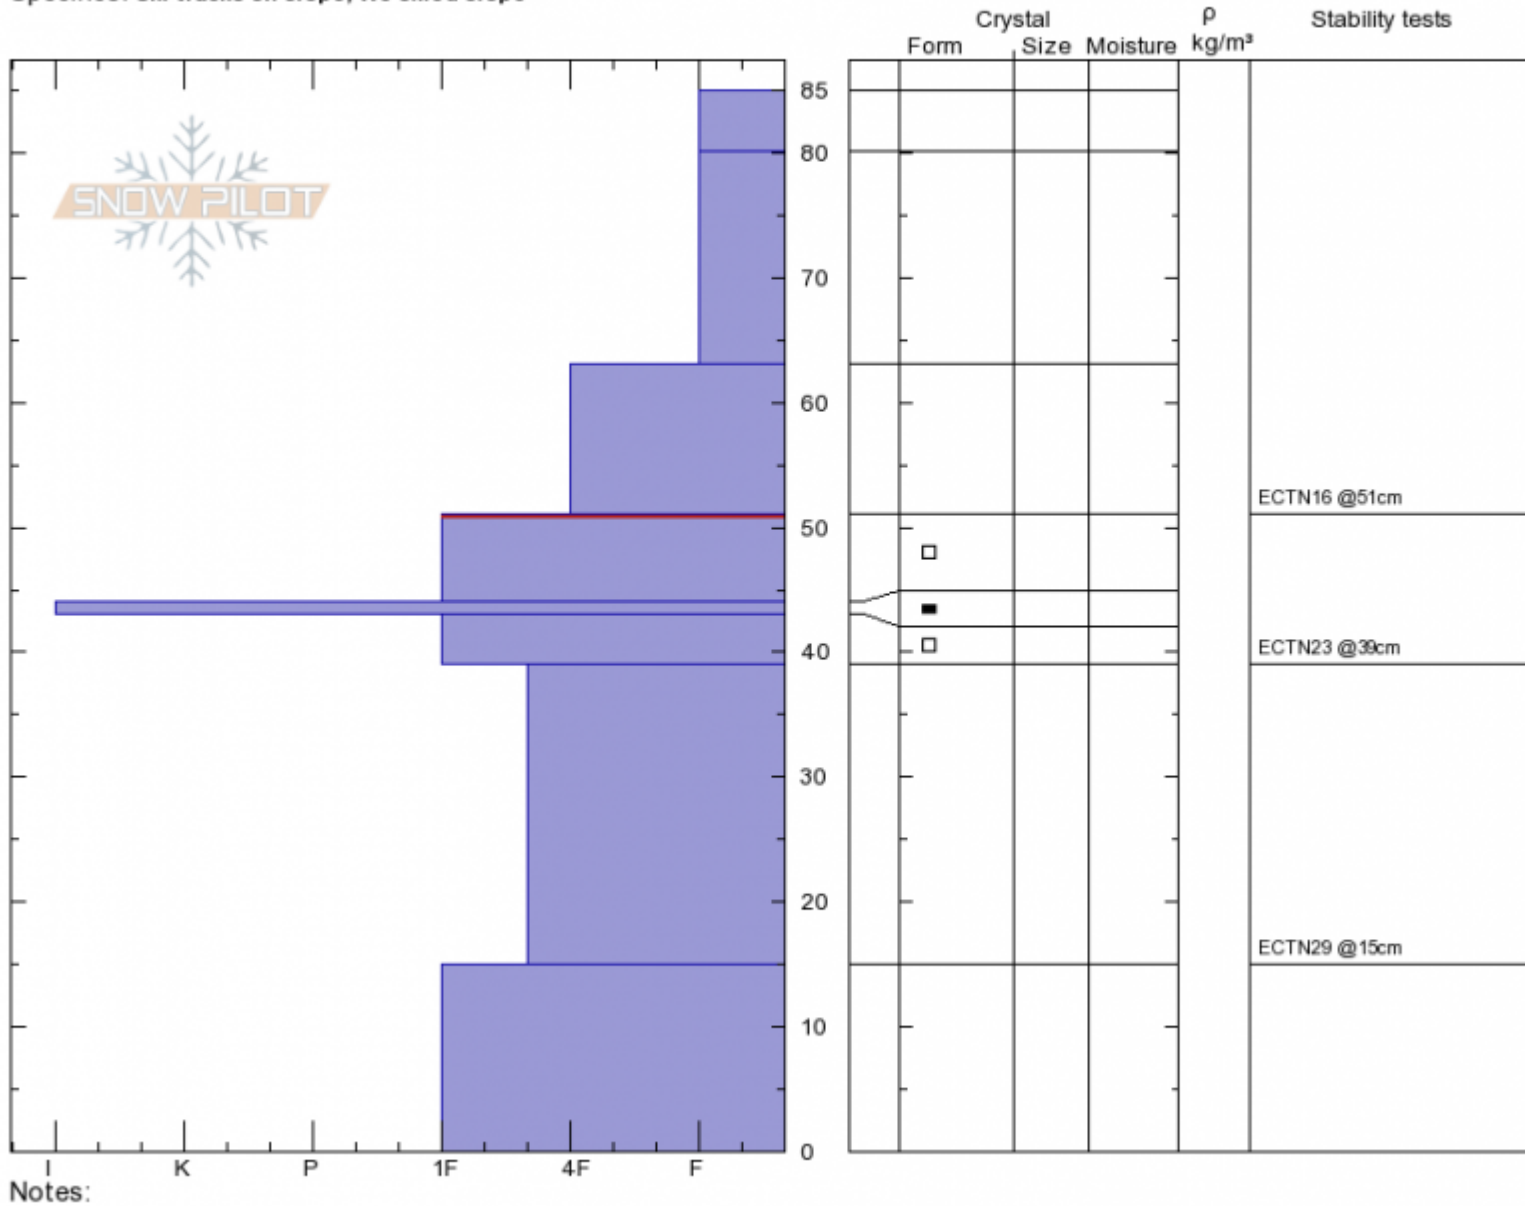

Blackmore
Gallatin Range-N
MT
 Elevation: **9616 ft**
 Aspect: **116°**
 Specifics: **Ski tracks on slope; We skied slope**

Andrew Schauer
10/30/2019 - 12:30pm
 Co-ord: **45.44711N, -111.00027W**
 Slope Angle: **26°**
 Wind Loading: **no**

Stability: **Good**
 Air Temperature: **-8°C**
 Sky Cover: **CLR**
 Precipitation: **NO**
 Wind: **Calm**

HS:**85 PS20**
 Stability Test Notes

Layer No
44-51: Pr

Advisory Region
 Northern Gallatin
 Longitude
 -111.00W
 Latitude
 45.44N
 Northern Gallatin, 2019-10-31