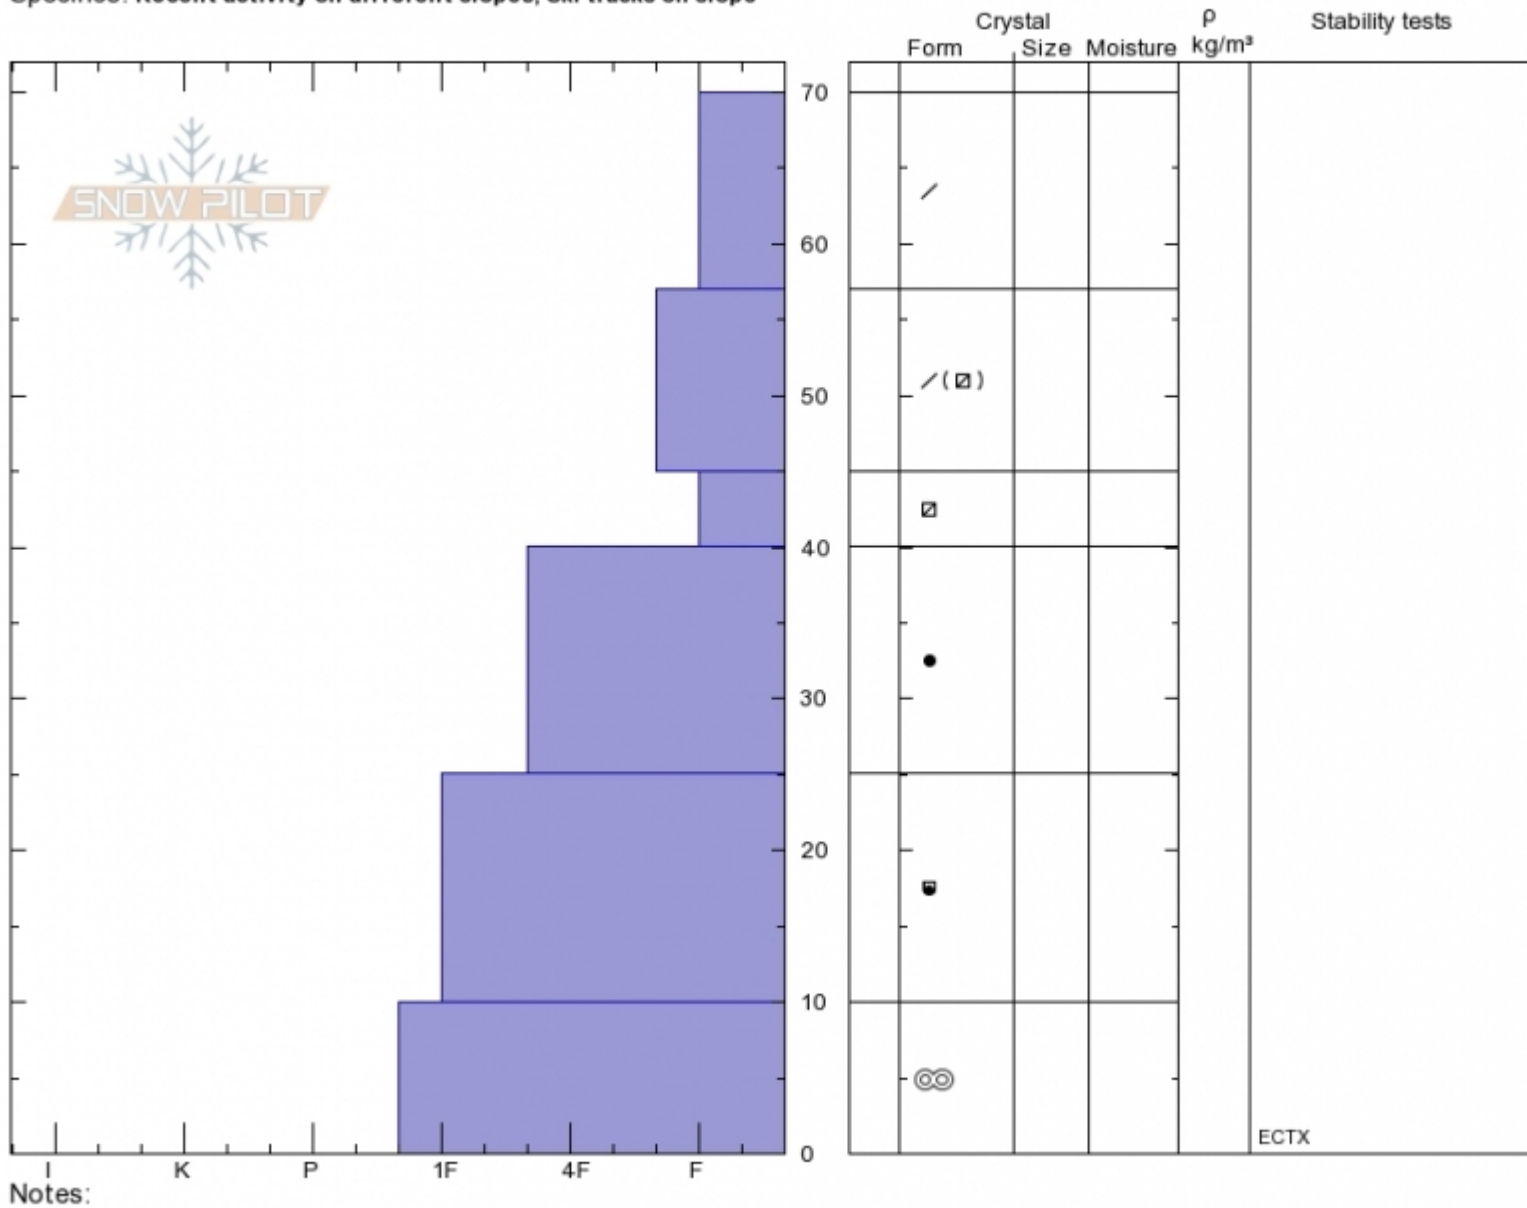

Sometimes Bomb Tram Alex Marienthal  
 Bridger Range 10/31/2019 - 11:55am  
 MT Co-ord: 45.81741N, -110.92874W  
 Elevation: 8425 ft Slope Angle: 28°  
 Aspect: 60° Wind Loading:  
 Specifics: Recent activity on different slopes; Ski tracks on slope

Stability: **Good**  
 Air Temperature:  
 Sky Cover: **OVC**  
 Precipitation: **S-1**  
 Wind: **Calm**

HS:70  
 Stability Test Notes

Layer No

Advisory Region  
 Bridger Range  
 Longitude  
 -110.92W  
 Latitude  
 45.82N