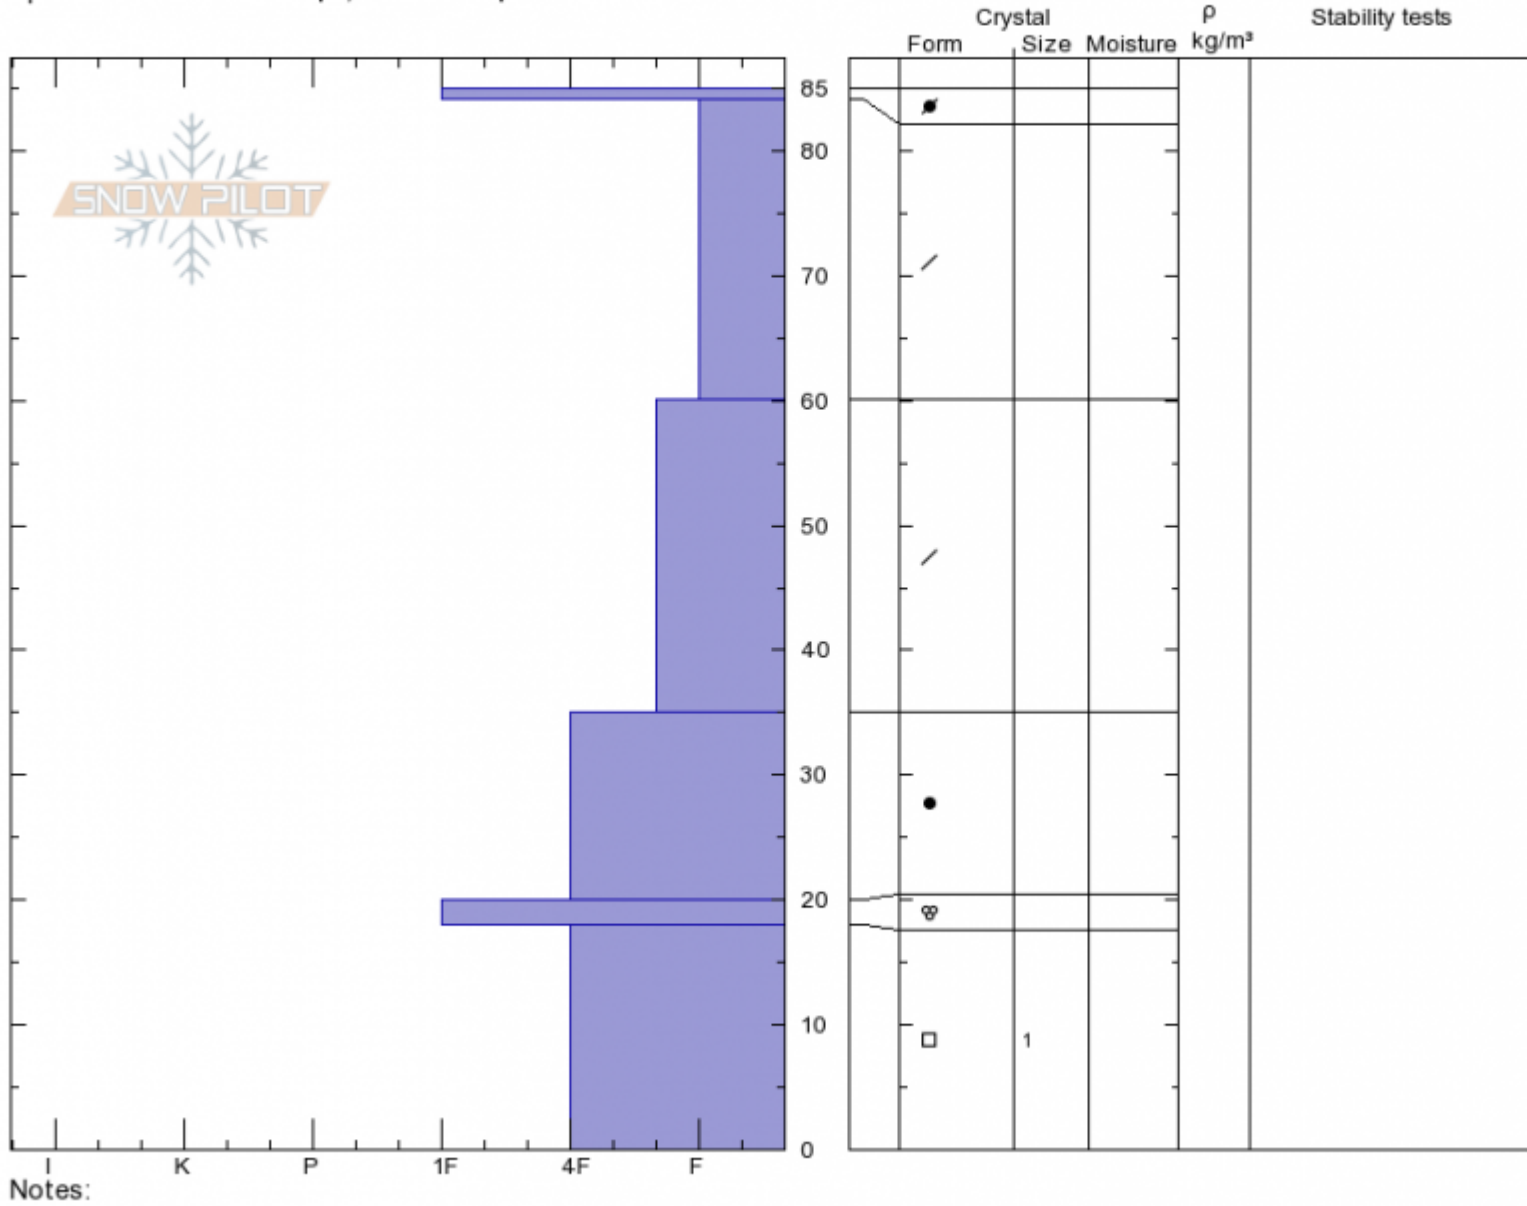

The Ramp
Bridger Range
MT
Elevation: 8520 ft
Aspect: 39°
Specifics: Ski tracks on slope; We skied slope

Andrew Schauer
10/31/2019 - 12:30pm
Co-ord: 45.82778N, -110.93250W
Slope Angle: 28°
Wind Loading: previous

Stability: Good
Air Temperature:
Sky Cover: OVC
Precipitation: NO
Wind: Calm

HS:85

Layer No

Advisory Region
Bridger Range
Longitude
-110.93W
Latitude
45.83N
Bridger Range, 2019-10-31