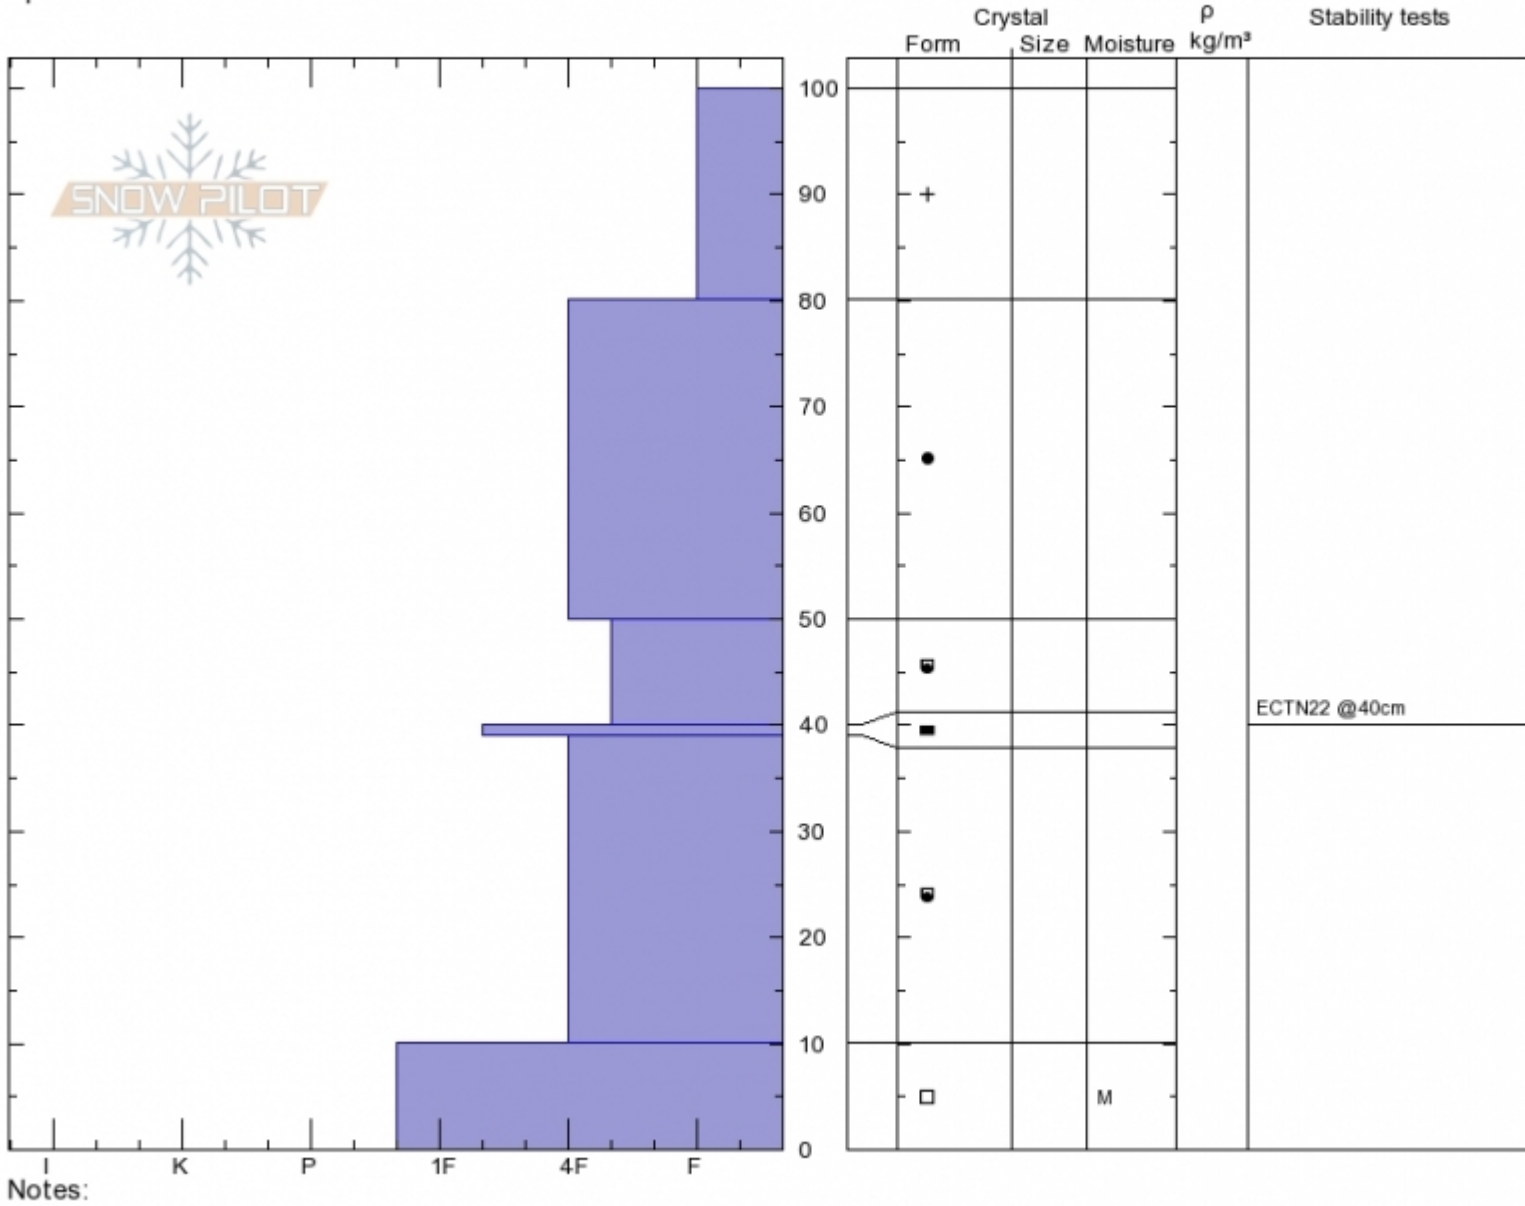

**Twin Falls**  
**Gallatin Range-N**  
**MT**  
 Elevation: **7946 ft**  
 Aspect: **90°**  
 Specifics:

**Gabrielle Antonioli**  
**11/02/2019 - 12:00pm**  
 Co-ord: **45.43132N, -110.97436W**  
 Slope Angle: **30°**  
 Wind Loading: **previous**

Stability: **Fair**  
 Air Temperature: **0°C**  
 Sky Cover: **BKN**  
 Precipitation: **NO**  
 Wind: **Calm**

HS:**100** PF:**40**  
 Stability Test Notes

Layer No  
**39-40: De**

Advisory Region  
 Northern Gallatin  
 Longitude  
 -110.96W  
 Latitude  
 45.45N  
 Northern Gallatin, 2019-11-03