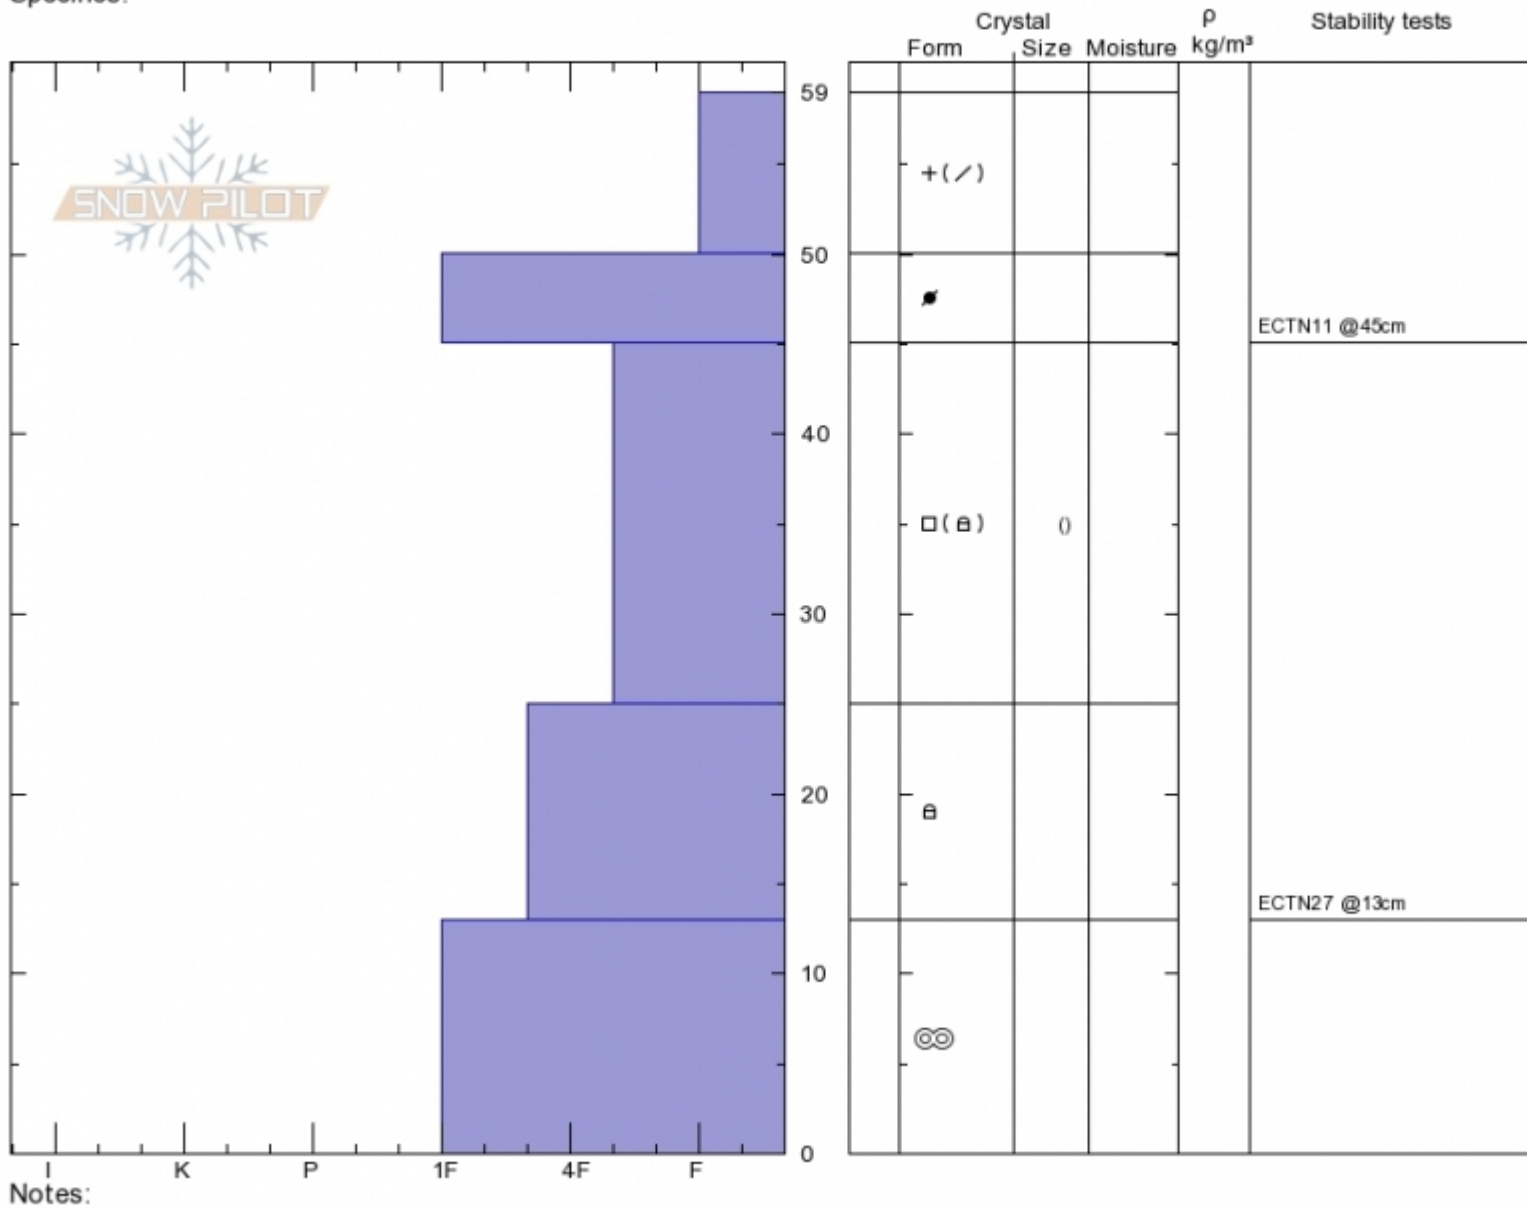

Middle Basin
Madison Range-N
MT
 Elevation: **9201 ft**
 Aspect: **75°**
 Specifics:

Alex Marienthal
11/03/2019 - 11:30am
 Co-ord: **45.32411N, -111.38105W**
 Slope Angle: **27°**
 Wind Loading: **no**

Stability: **Good**
 Air Temperature:
 Sky Cover: **BKN**
 Precipitation:
 Wind: **W Light Breeze**

HS:**59**
 Stability Test Notes

Layer No

Advisory Region
 Northern Madison
 Longitude
 -111.38W
 Latitude
 45.34N
 Northern Madison, 2019-11-04