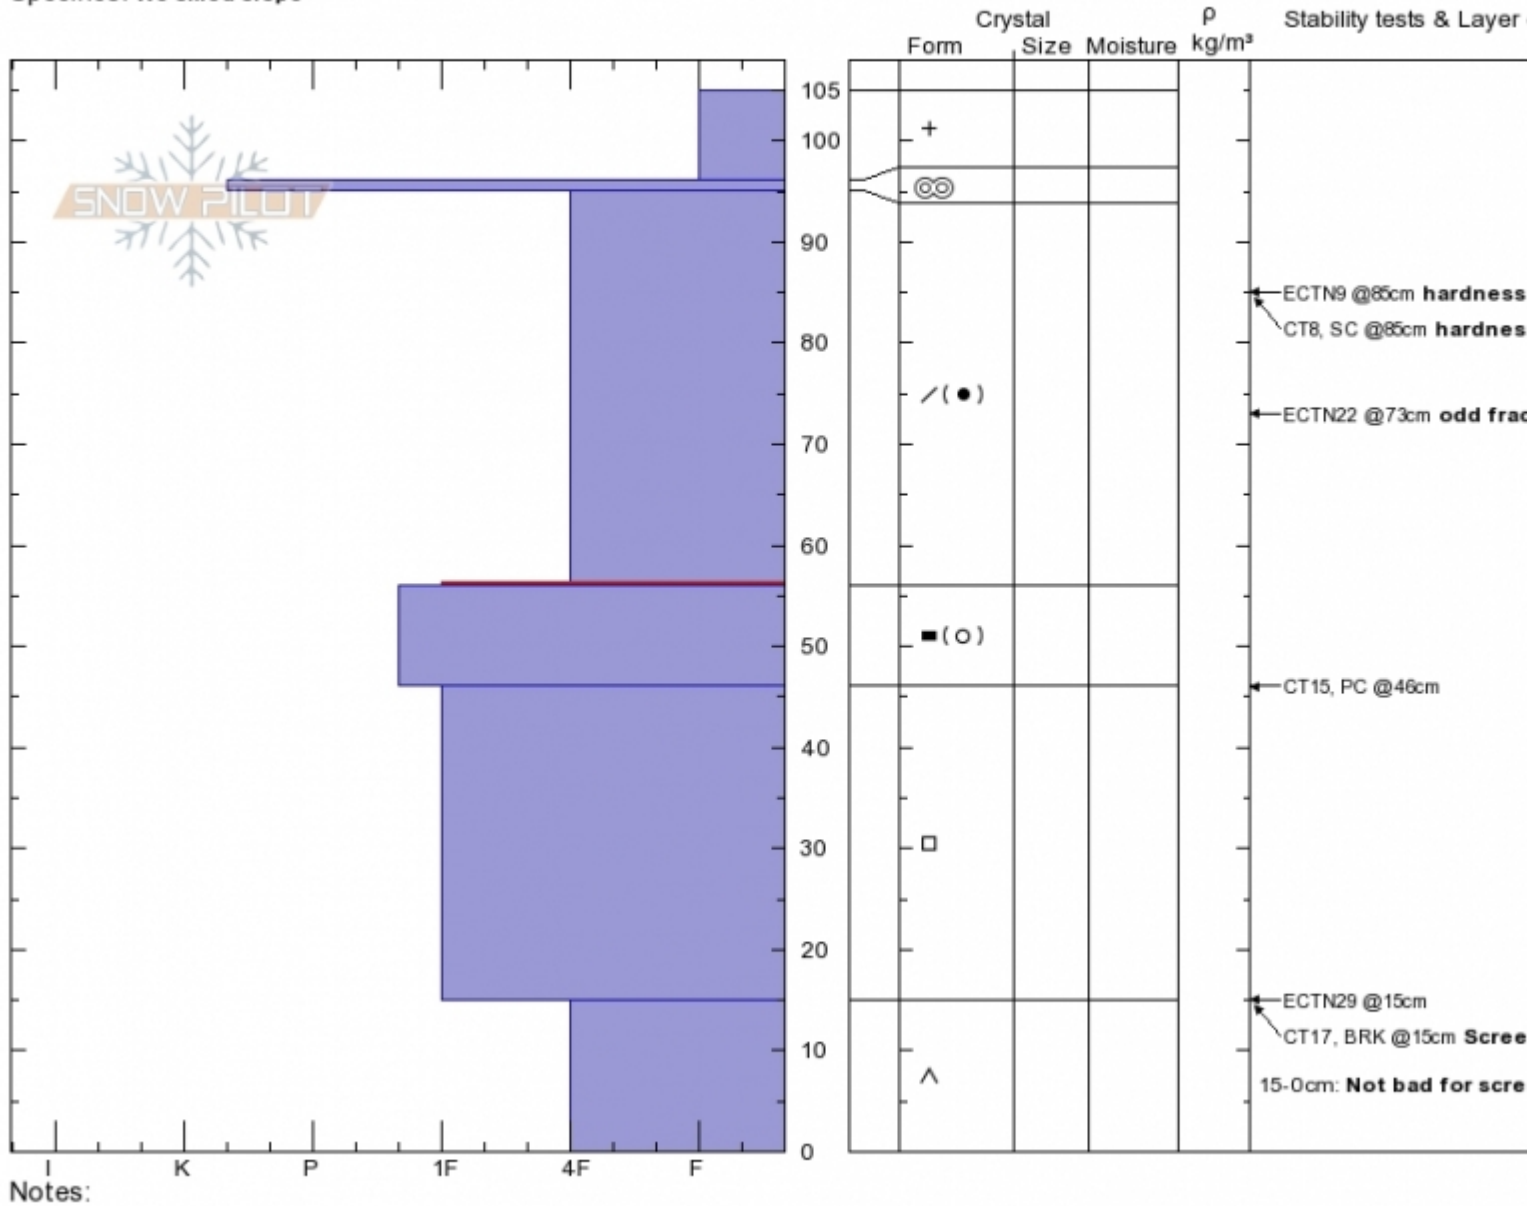

Near the Nipple Pit  
 Bridger Range  
 MT  
 Elevation: 7536 ft  
 Aspect: E  
 Specifics: We skied slope

Zachary Miller  
 11/11/2019 - 12:00pm  
 Co-ord: 45.83742N, -110.93583W  
 Slope Angle: 30°  
 Wind Loading:

Stability:  
 Air Temperature: -5°C  
 Sky Cover: CLR  
 Precipitation: NO  
 Wind: SW Light Breeze

HS:105 Layer Notes:  
 95-56cm: Problematic layer  
 15-0cm: Not bad for scree

Advisory Region  
 Bridger Range  
 Longitude  
 -110.92W  
 Latitude  
 45.82N  
 Bridger Range, 2019-11-13