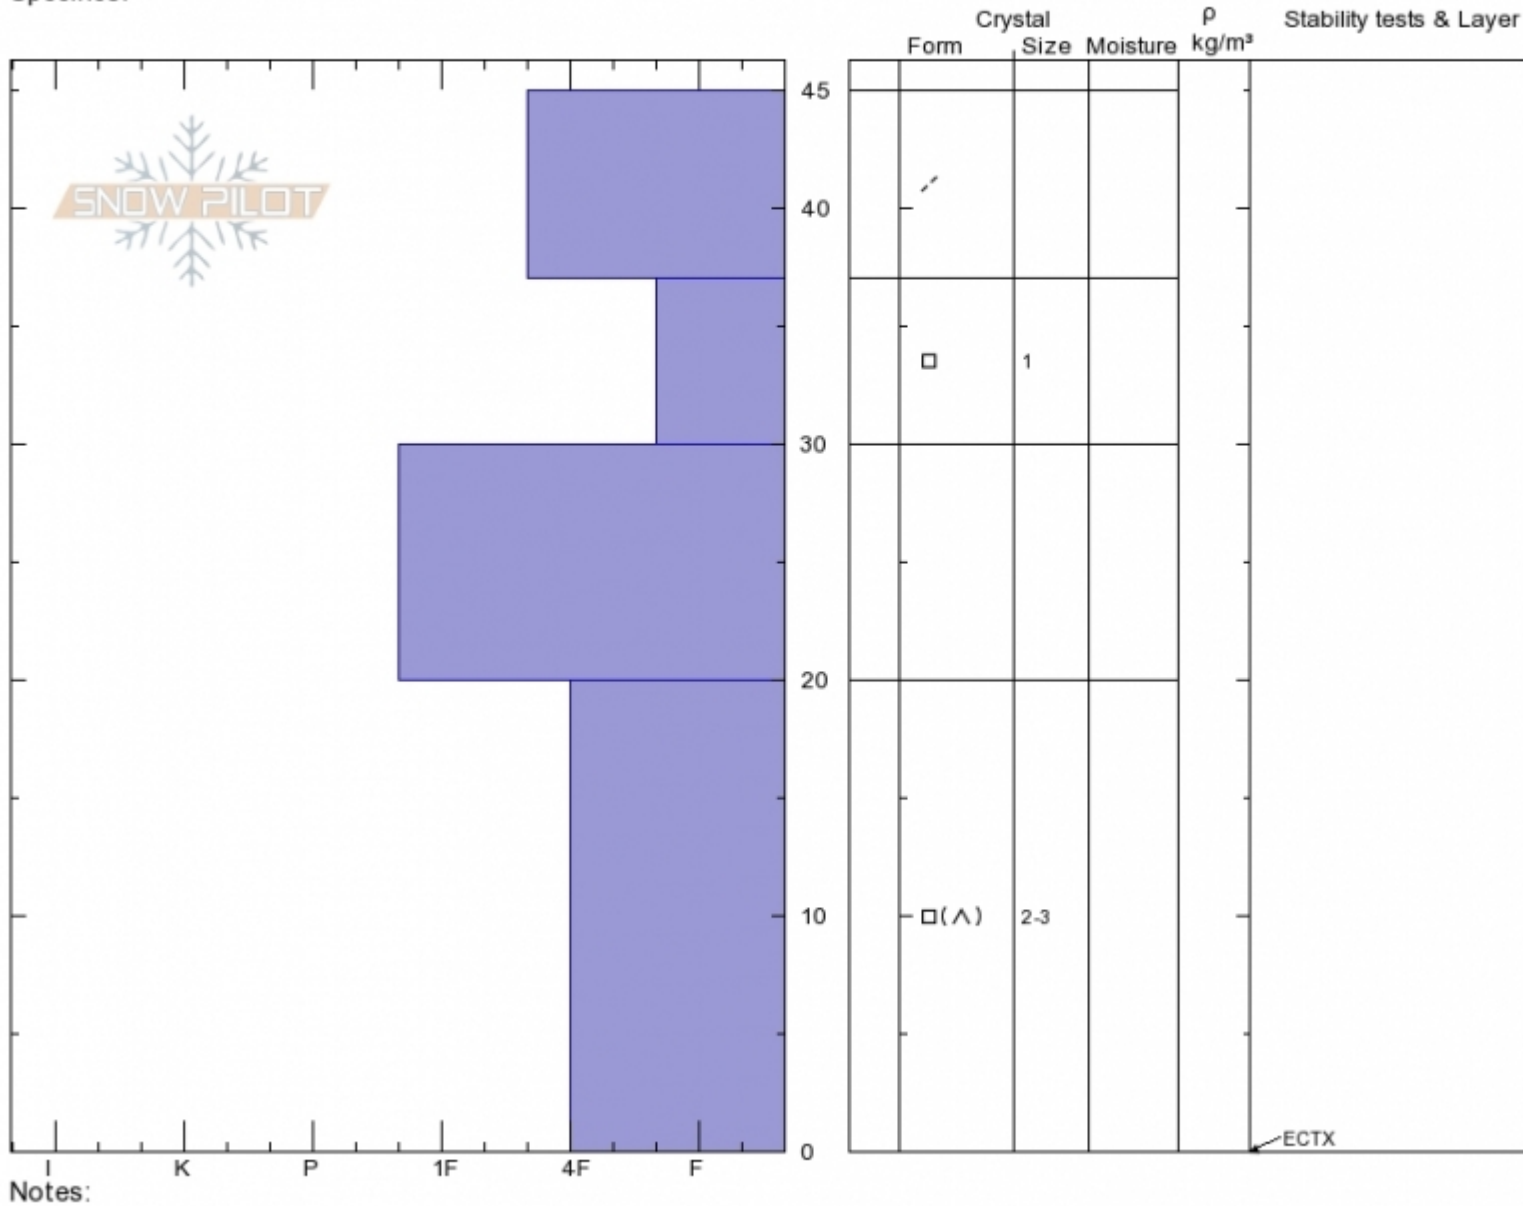

**Lionhead Ridge South**  
**Lionhead Range**  
**MT**  
 Elevation: **8503 ft**  
 Aspect: **70°**  
 Specifics:

**Dave Zinn**  
**11/20/2019 - 1:00pm**  
 Co-ord: **44.70630N, -111.30232W**  
 Slope Angle: **22°**  
 Wind Loading: **previous**

Stability:  
 Air Temperature:  
 Sky Cover: **BKN**  
 Precipitation: **NO**  
 Wind: **Light Breeze**

**HS:45**    Layer Notes:  
 20-0cm: **Problematic layer**

Advisory Region  
 Lionhead Range  
 Longitude  
 -111.32W  
 Latitude  
 44.71N  
 Lionhead Range, 2019-11-20