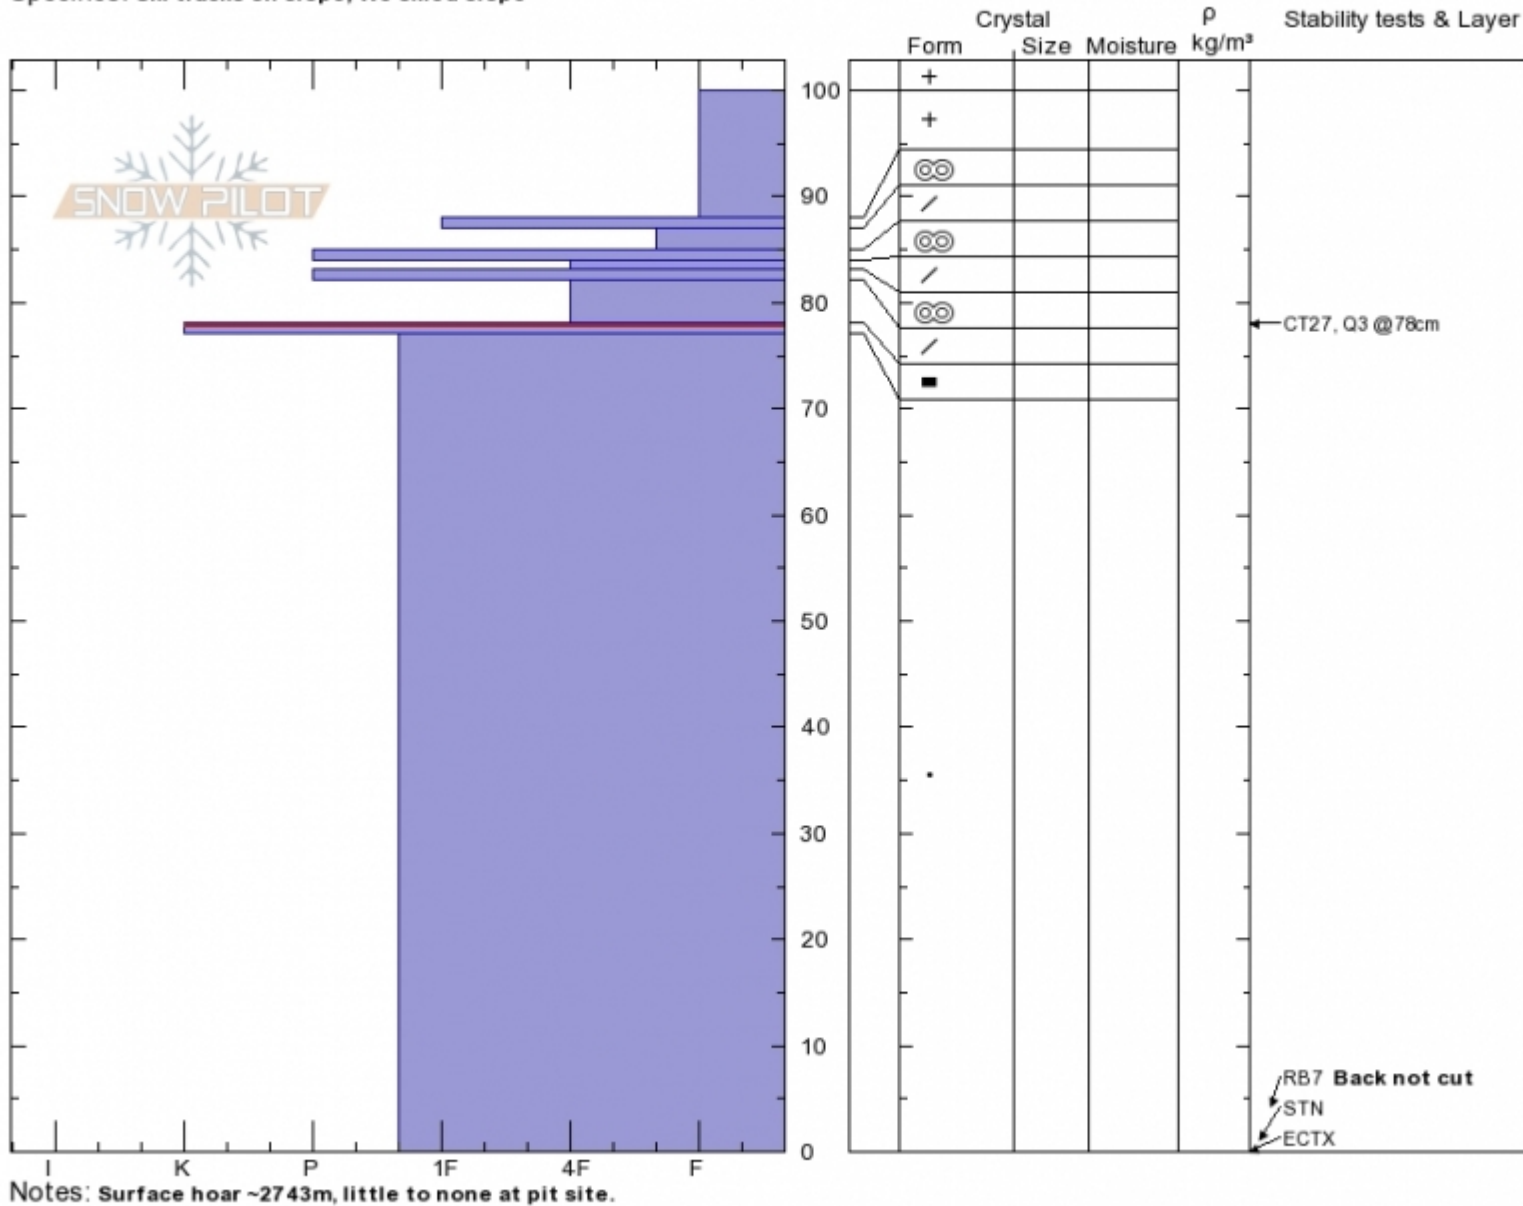

**Mt. Blackmore**  
**Gallatin Range-N**  
**MT**  
 Elevation: **2816 m**  
 Aspect: **NE**  
 Specifics: **Ski tracks on slope; We skied slope**

**Kevin Stewart**  
**11/21/2019 - 2:17pm**  
 Co-ord: **45.44225N, -110.99630W**  
 Slope Angle: **30°**  
 Wind Loading: **no**

Stability: **Very Good**  
 Air Temperature: **-4°C**  
 Sky Cover: **FEW**  
 Precipitation: **NO**  
 Wind: **E Light Breeze**

HS: **100** Layer Notes:  
 78-77cm: **Problematic layer**

Advisory Region  
 Northern Gallatin  
 Longitude  
 -111.00W  
 Latitude  
 45.44N  
 Northern Gallatin, 2019-11-22