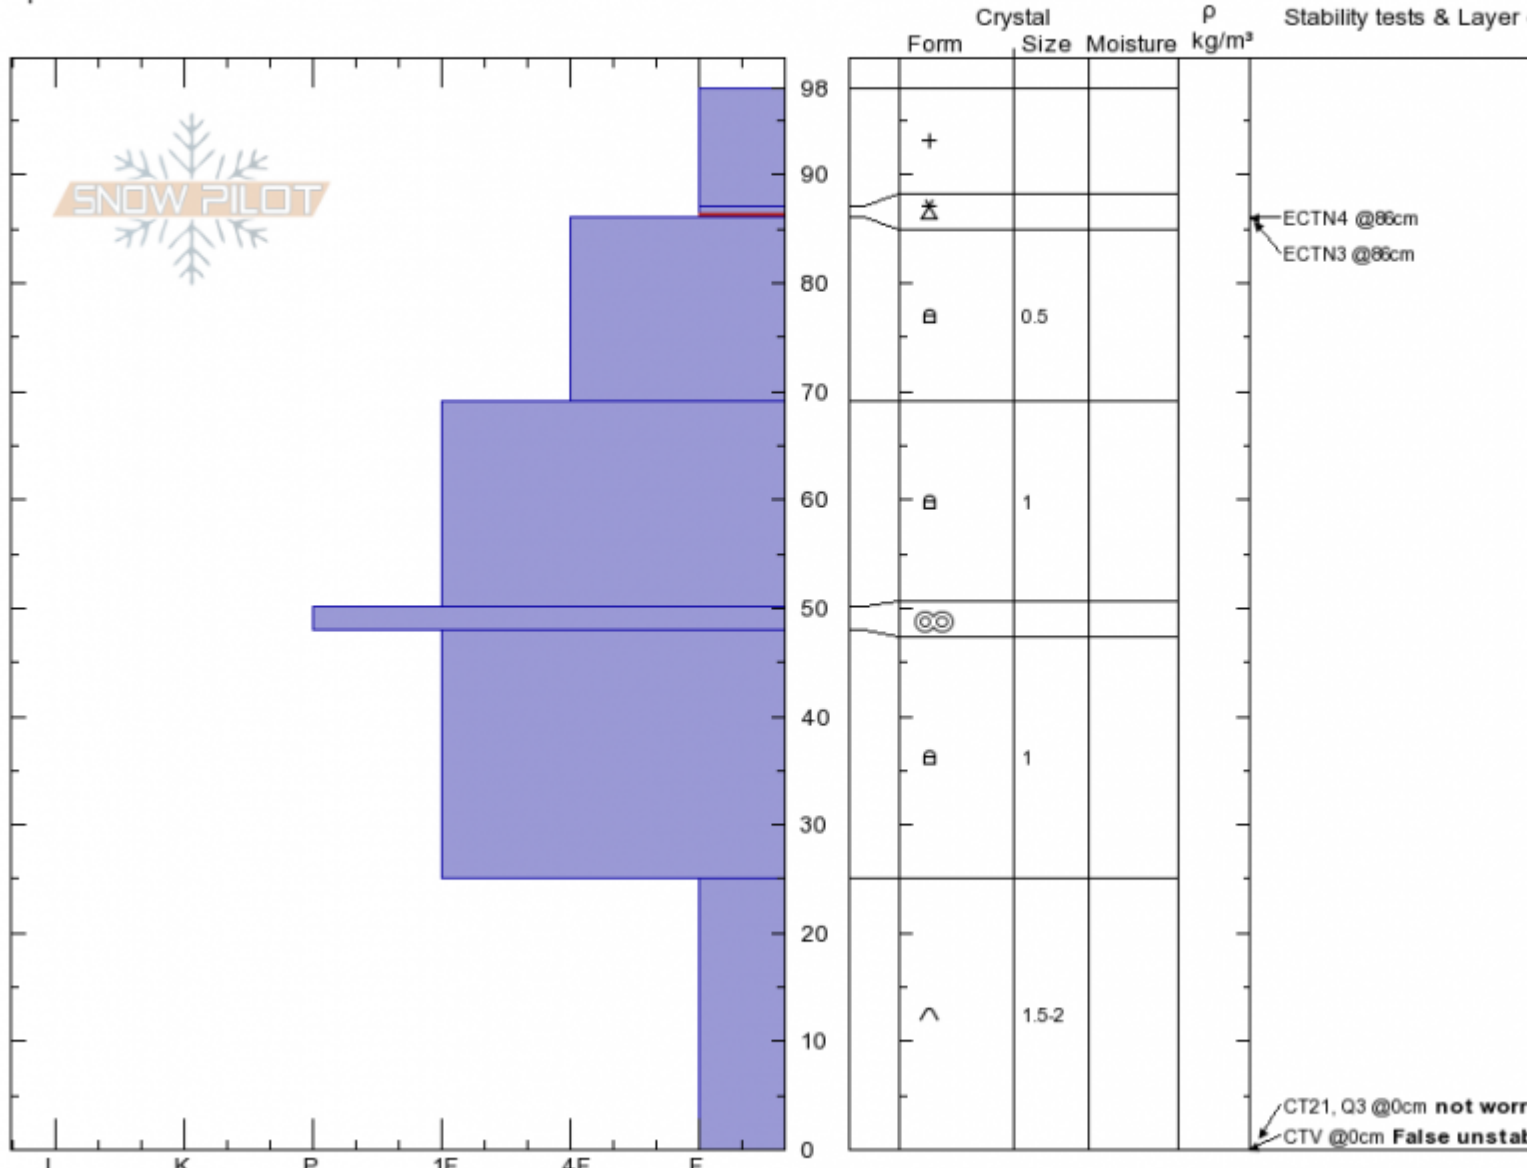

Almost Died
Cooke City
MT
 Elevation: **9694 ft**
 Aspect: **NE**
 Specifics:

Doug Chabot-Admin
11/27/2019 - 9:15am
 Co-ord: **45.05220N, -109.93894W**
 Slope Angle: **28°**
 Wind Loading: **previous**

Stability: **Good**
 Air Temperature: **-14°C**
 Sky Cover: **OVC**
 Precipitation: **NO**
 Wind:

HS: **98** Layer Notes:
 87-86cm: **Problematic layer**

Notes: I may have not cut the column square on my first CT which tipped over (CTV).

Advisory Region
 Cooke City
 Longitude
 -109.95W
 Latitude
 45.06N
 Cooke City, 2019-11-27