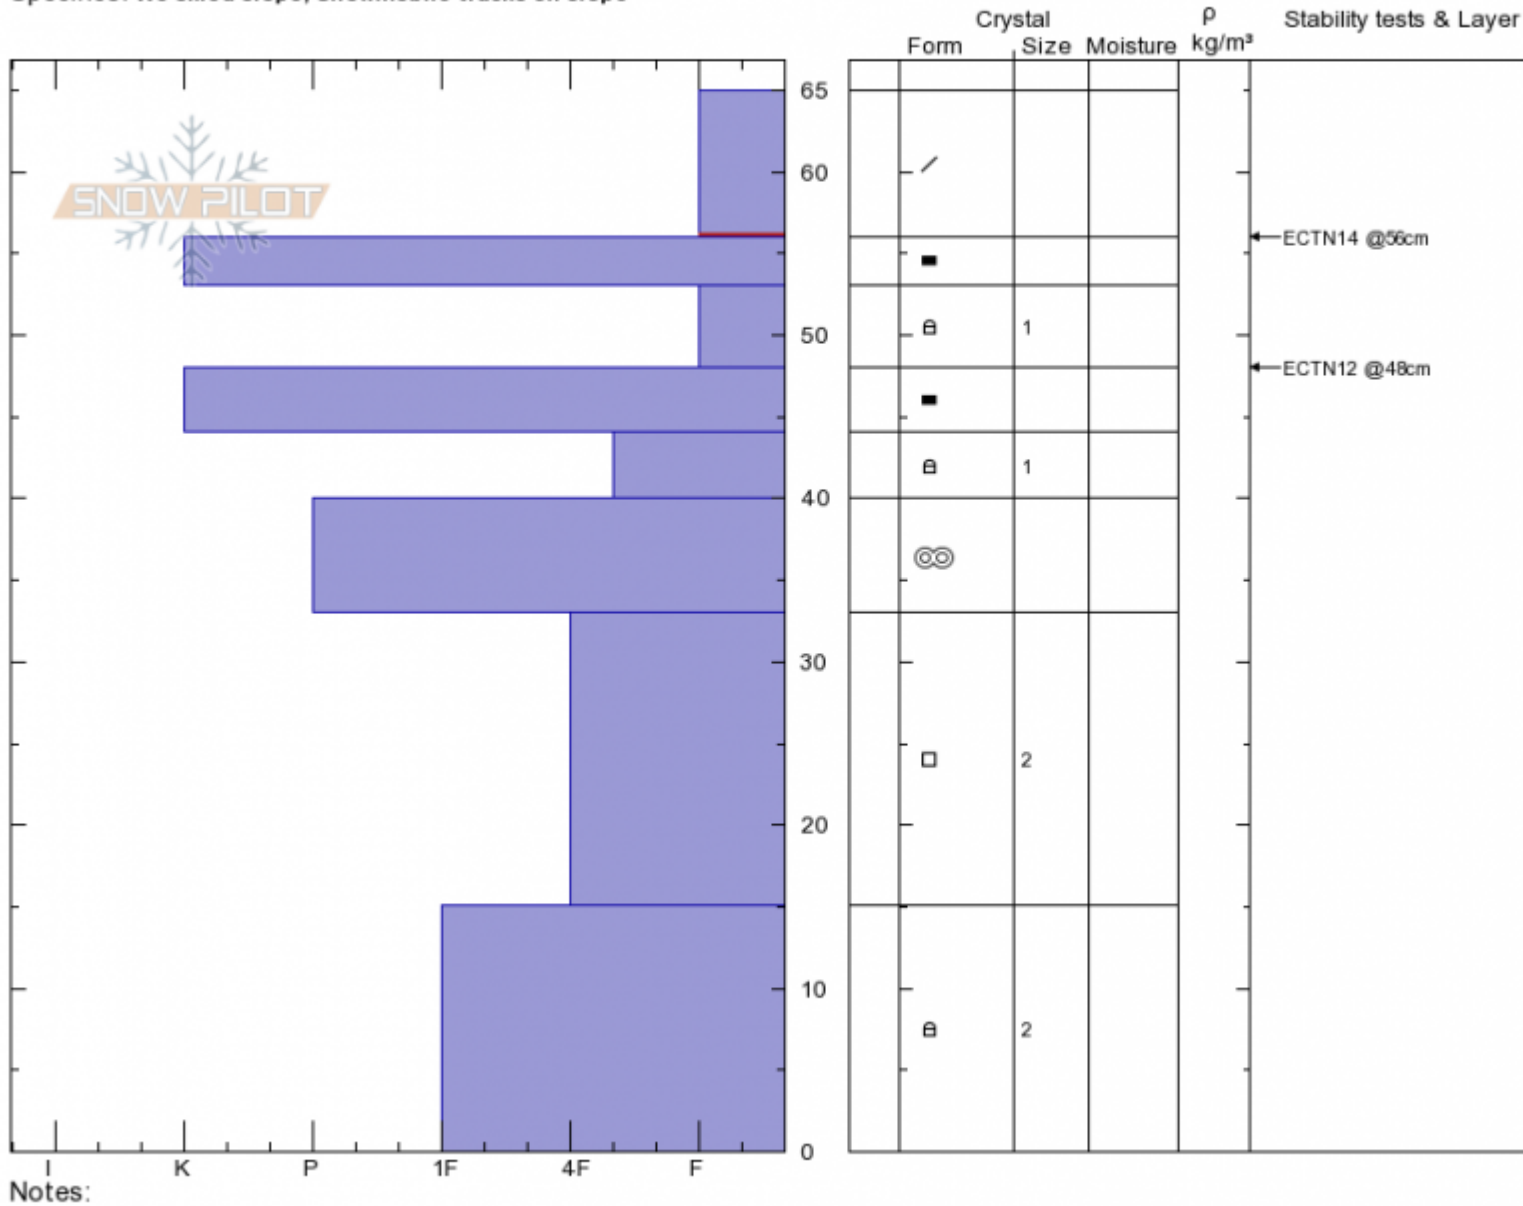

Marty's
 Cooke City
 MT
 Elevation: 9758 ft
 Aspect: SW
 Specifics: We skied slope; Snowmobile tracks on slope

Doug Chabot-Admin
 11/27/2019 - 10:30am
 Co-ord: 45.04834N, -109.94609W
 Slope Angle: 33°
 Wind Loading: previous

Stability: **Good**
 Air Temperature: -14°C
 Sky Cover: **OVC**
 Precipitation: **NO**
 Wind:

HS:65
 Layer Notes:
 65-56cm: **Problematic layer**

Advisory Region
 Cooke City
 Longitude
 -109.96W
 Latitude
 45.05N