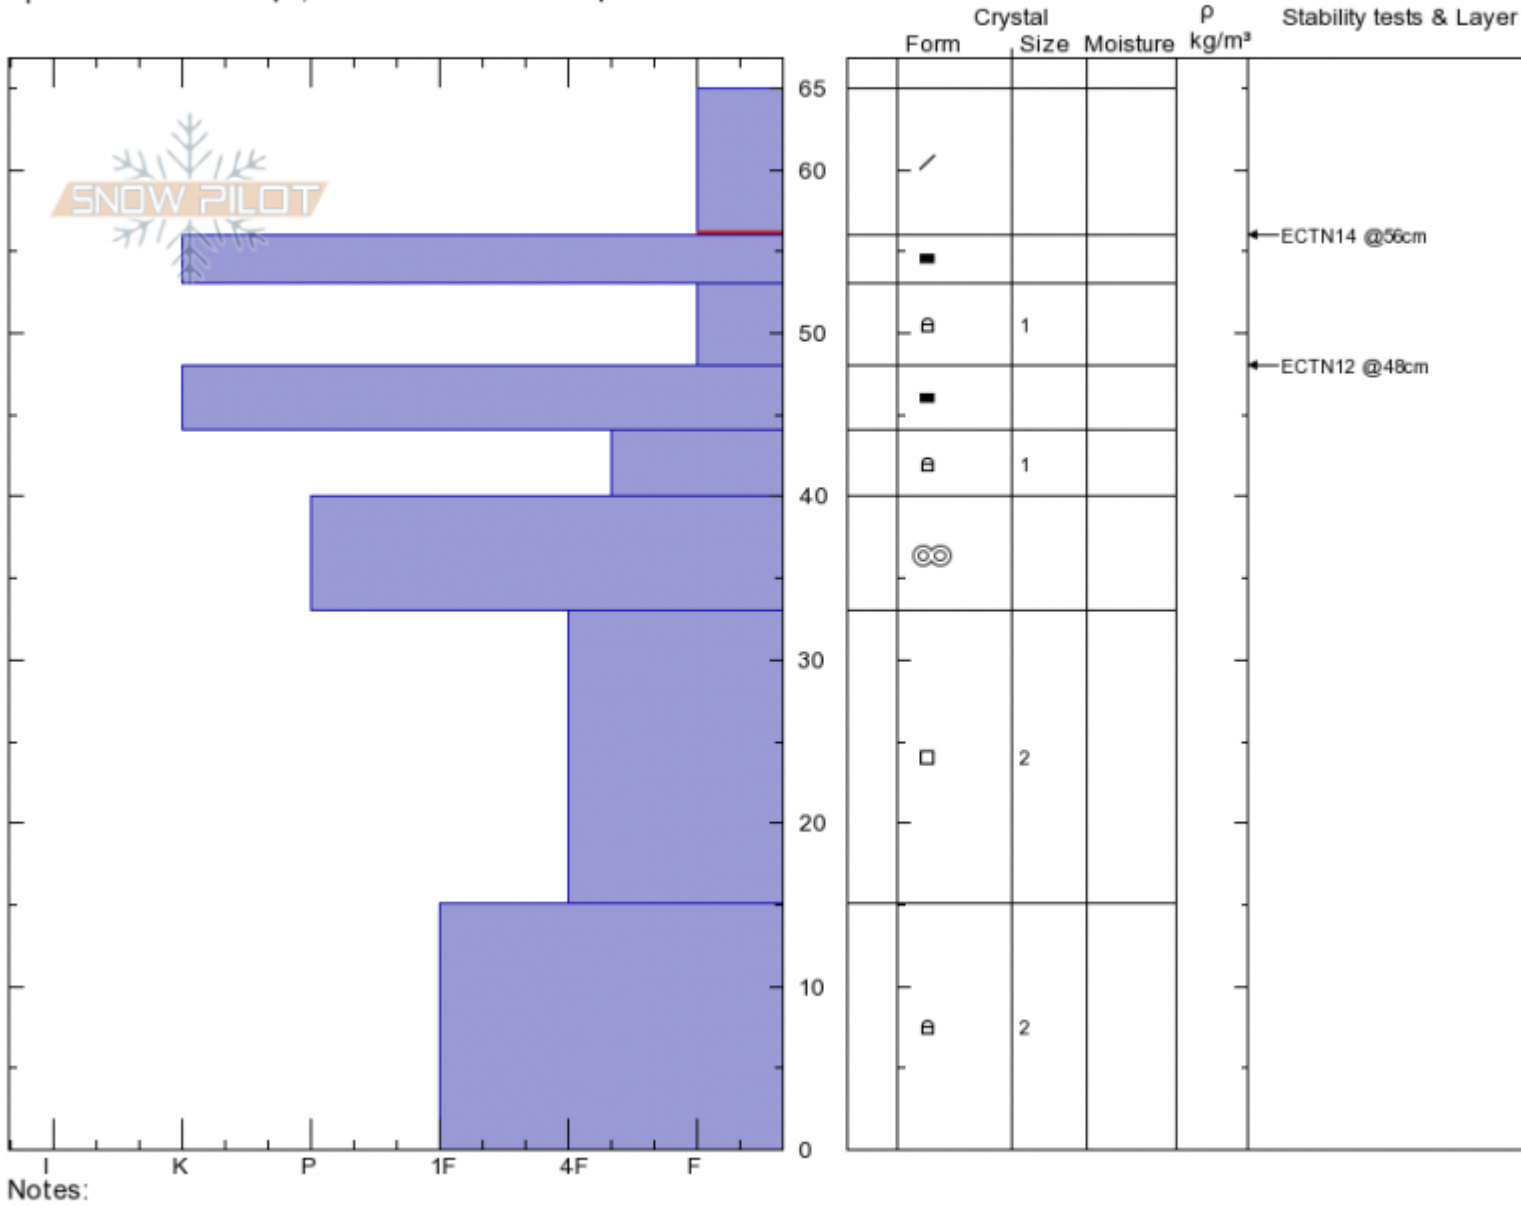

Marty's  
 Cooke City  
 MT  
 Elevation: 9758 ft  
 Aspect: SW  
 Specifics: We skied slope; Snowmobile tracks on slope

Doug Chabot-Admin  
 11/27/2019 - 10:30am  
 Co-ord: 45.04834N, -109.94609W  
 Slope Angle: 33°  
 Wind Loading: previous

Stability: Good  
 Air Temperature: -14°C  
 Sky Cover: OVC  
 Precipitation: NO  
 Wind:

HS:65  
 Layer Notes:  
 65-56cm: Problematic layer

Advisory Region  
 Cooke City  
 Longitude  
 -109.96W  
 Latitude  
 45.05N