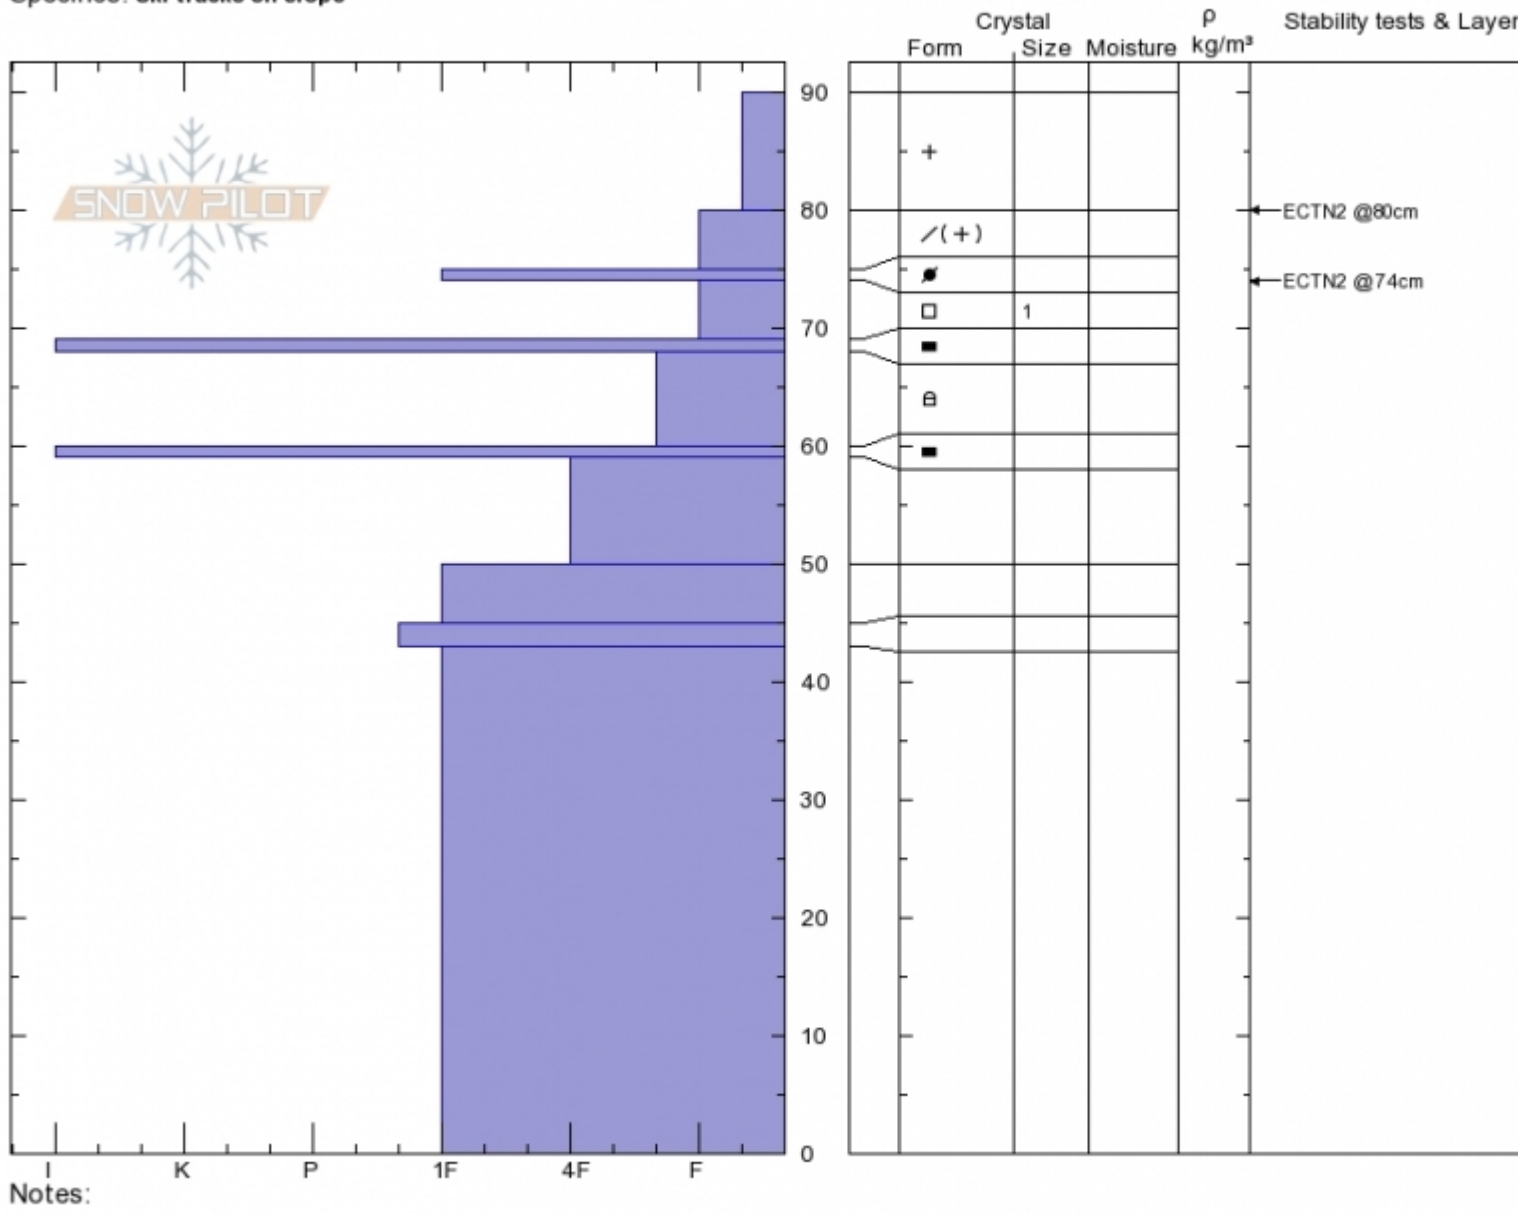

**Beehive, Going Home**  
**Madison Range-N**  
**MT**  
 Elevation: **9065 ft**  
 Aspect: **294°**  
 Specifics: **Ski tracks on slope**

**Spencer Jonas**  
**11/30/2019 - 11:30am**  
 Co-ord: **45.33212N, -111.38560W**  
 Slope Angle: **29°**  
 Wind Loading:

Stability: **HS:90**  
 Air Temperature:  
 Sky Cover: **FEW**  
 Precipitation: **NO**  
 Wind: **Calm**

Layer Notes:

Advisory Region  
 Northern Madison  
 Longitude  
 -111.39W  
 Latitude  
 45.34N  
 Northern Madison, 2019-11-30