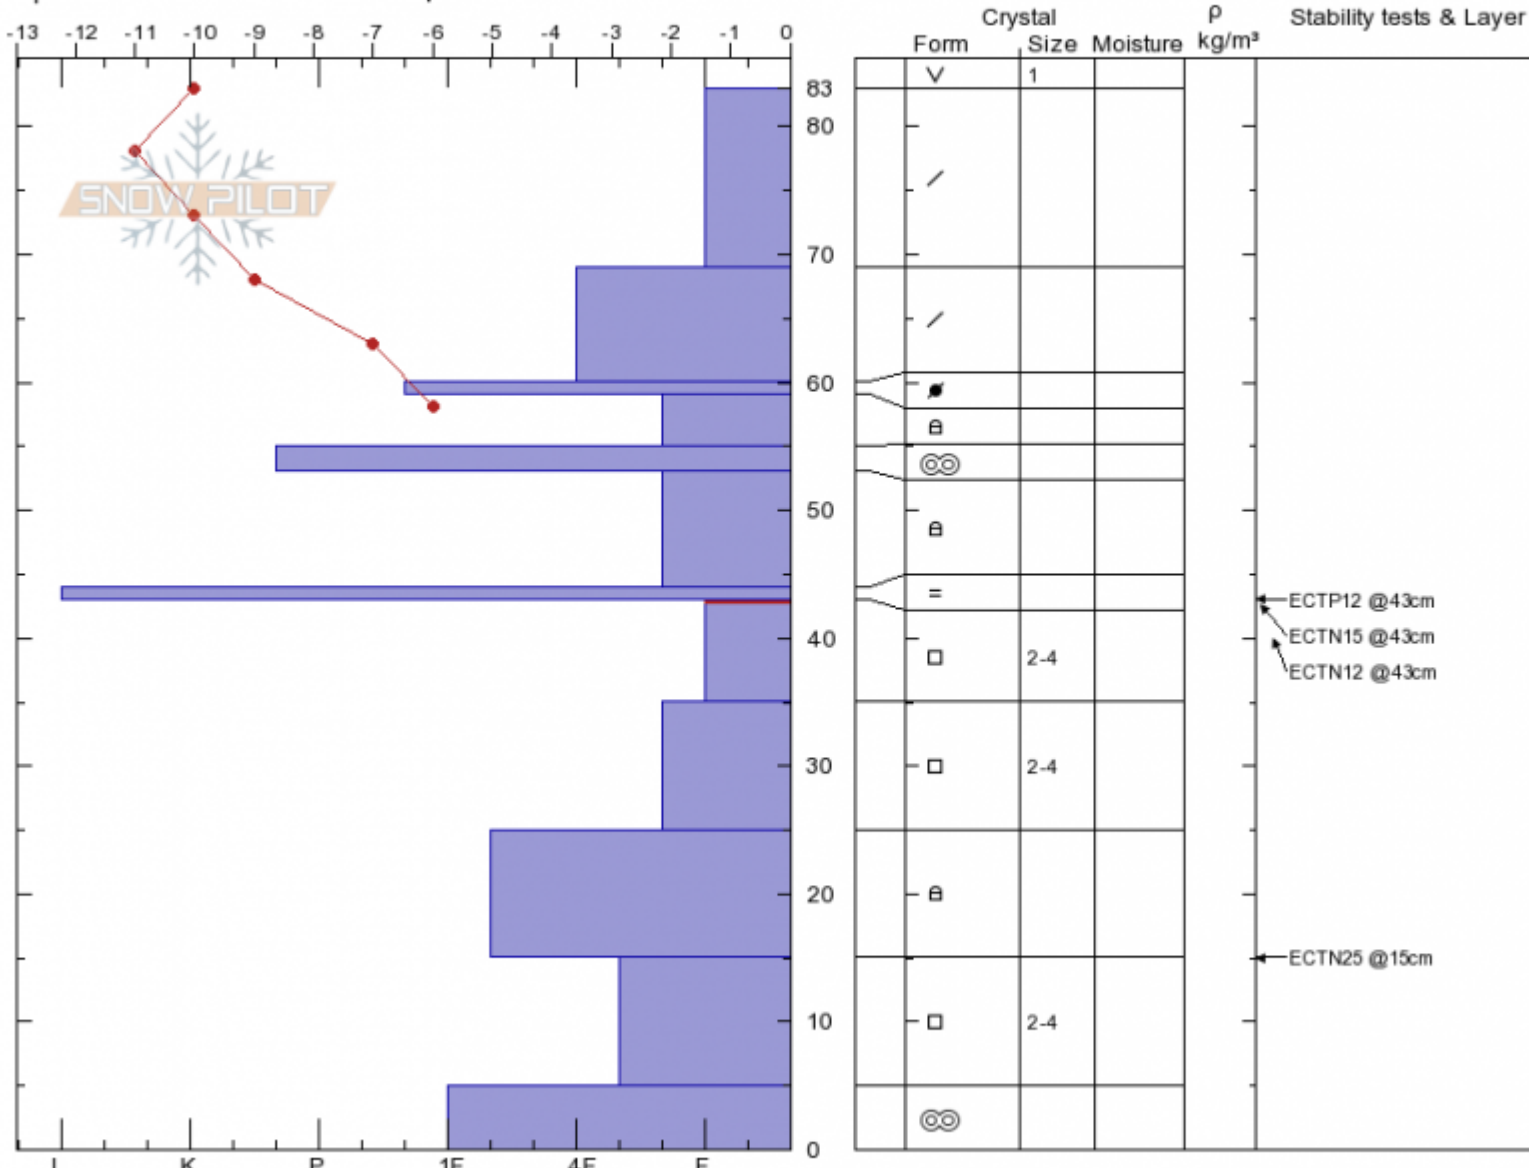

Second Yellowmule
Madison Range-N
MT
 Elevation: **9387 ft**
 Aspect: **45°**
 Specifics: **Snowmobile tracks on slope**

Andrew Schauer
12/04/2019 - 11:00am
 Co-ord: **45.17842N, -111.40240W**
 Slope Angle: **26°**
 Wind Loading: **no**

Stability: **Good**
 Air Temperature: **-4.5°C**
 Sky Cover: **FEW**
 Precipitation: **NO**
 Wind: **Calm**

HS: **83** Layer Notes:
 43-35cm: **Problematic layer**

Notes: We dug a test pit at 3rd Yellowmule. Similar structure, ECTP14 at same LOC

Advisory Region
 Northern Madison
 Longitude
 -111.40W
 Latitude
 45.18N
 Northern Madison, 2019-12-04