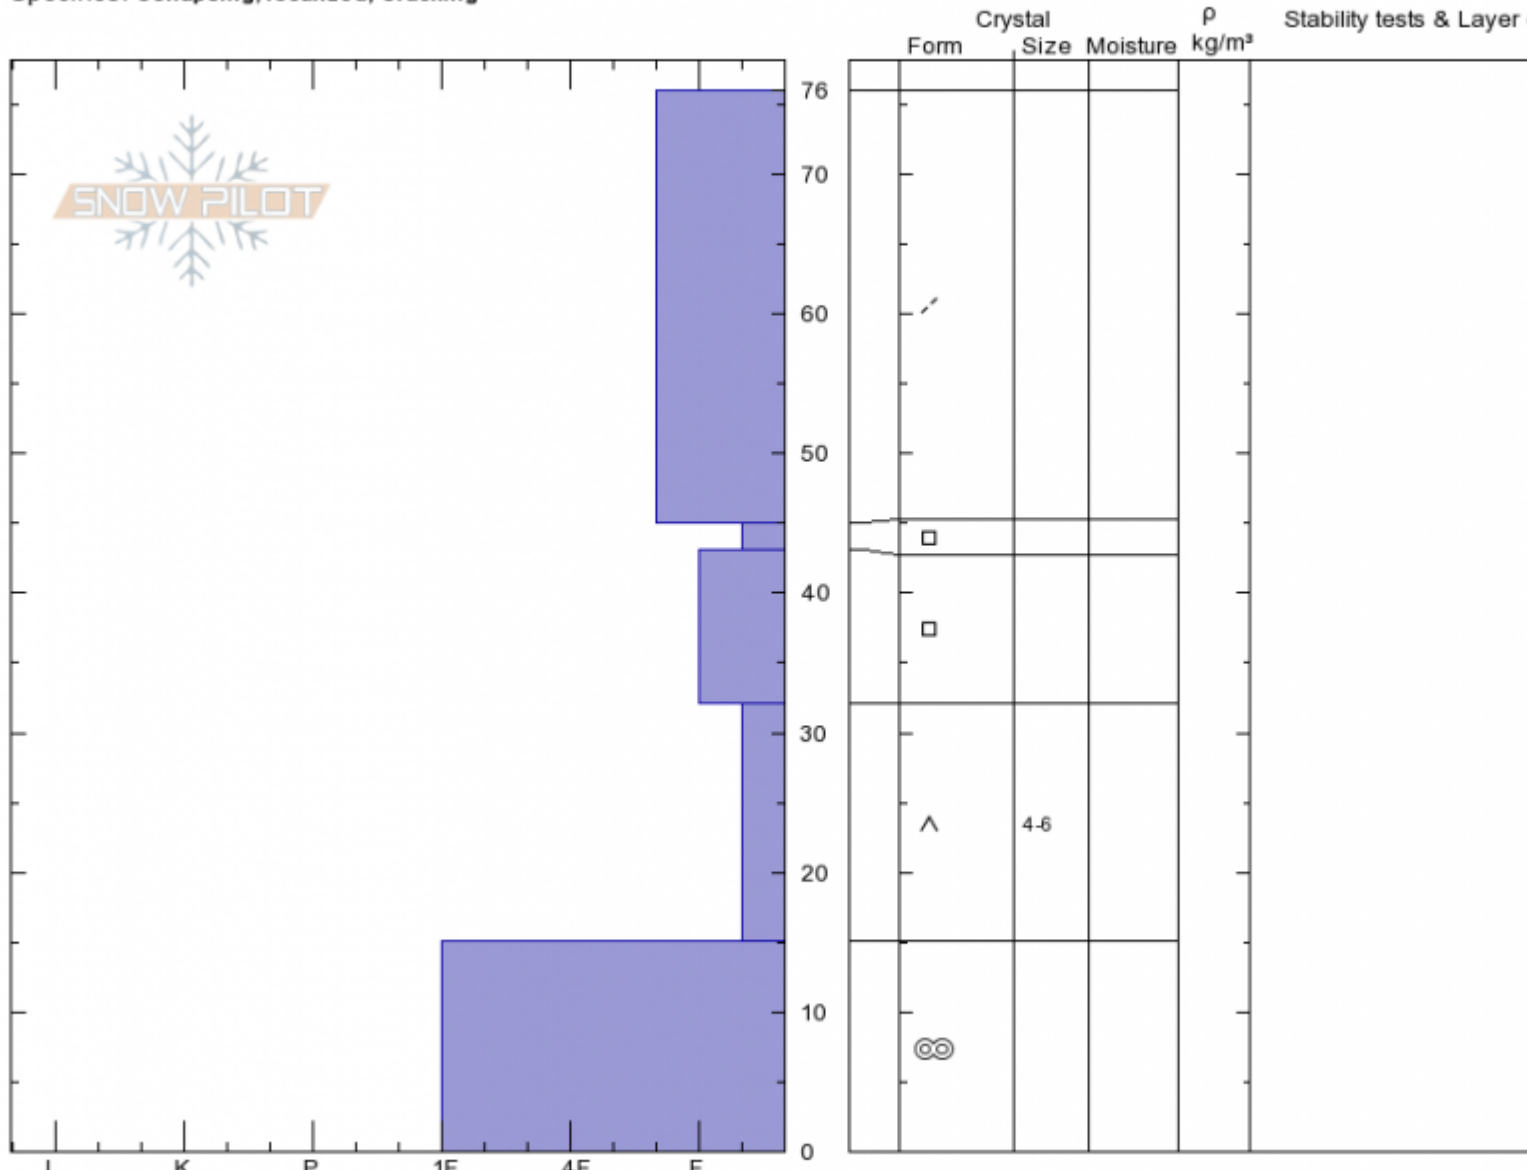

**Targhee Pass Meadows Andrew Schauer**  
**Henry Mtns 12/08/2019 - 12:00pm**  
**MT Co-ord: 44.68610N, -111.29080W**  
 Elevation: **8230 ft** Slope Angle: **28°**  
 Aspect: **30°** Wind Loading: **yes**  
 Specifics: **Collapsing, localized; Cracking**

Stability: **Very Poor**  
 Air Temperature:  
 Sky Cover: **OVC**  
 Precipitation: **S2**  
 Wind: **SW Moderate**

HS: **76** Layer Notes:  
 32-15cm: **Problematic layer**

Notes: Profile at fracture line of a slab that collapsed in DH layer (15-32cm) and propagated ~100'.

Advisory Region  
 Lionhead Range  
 Longitude  
 -111.29W  
 Latitude  
 44.69N  
 Lionhead Range, 2019-12-08