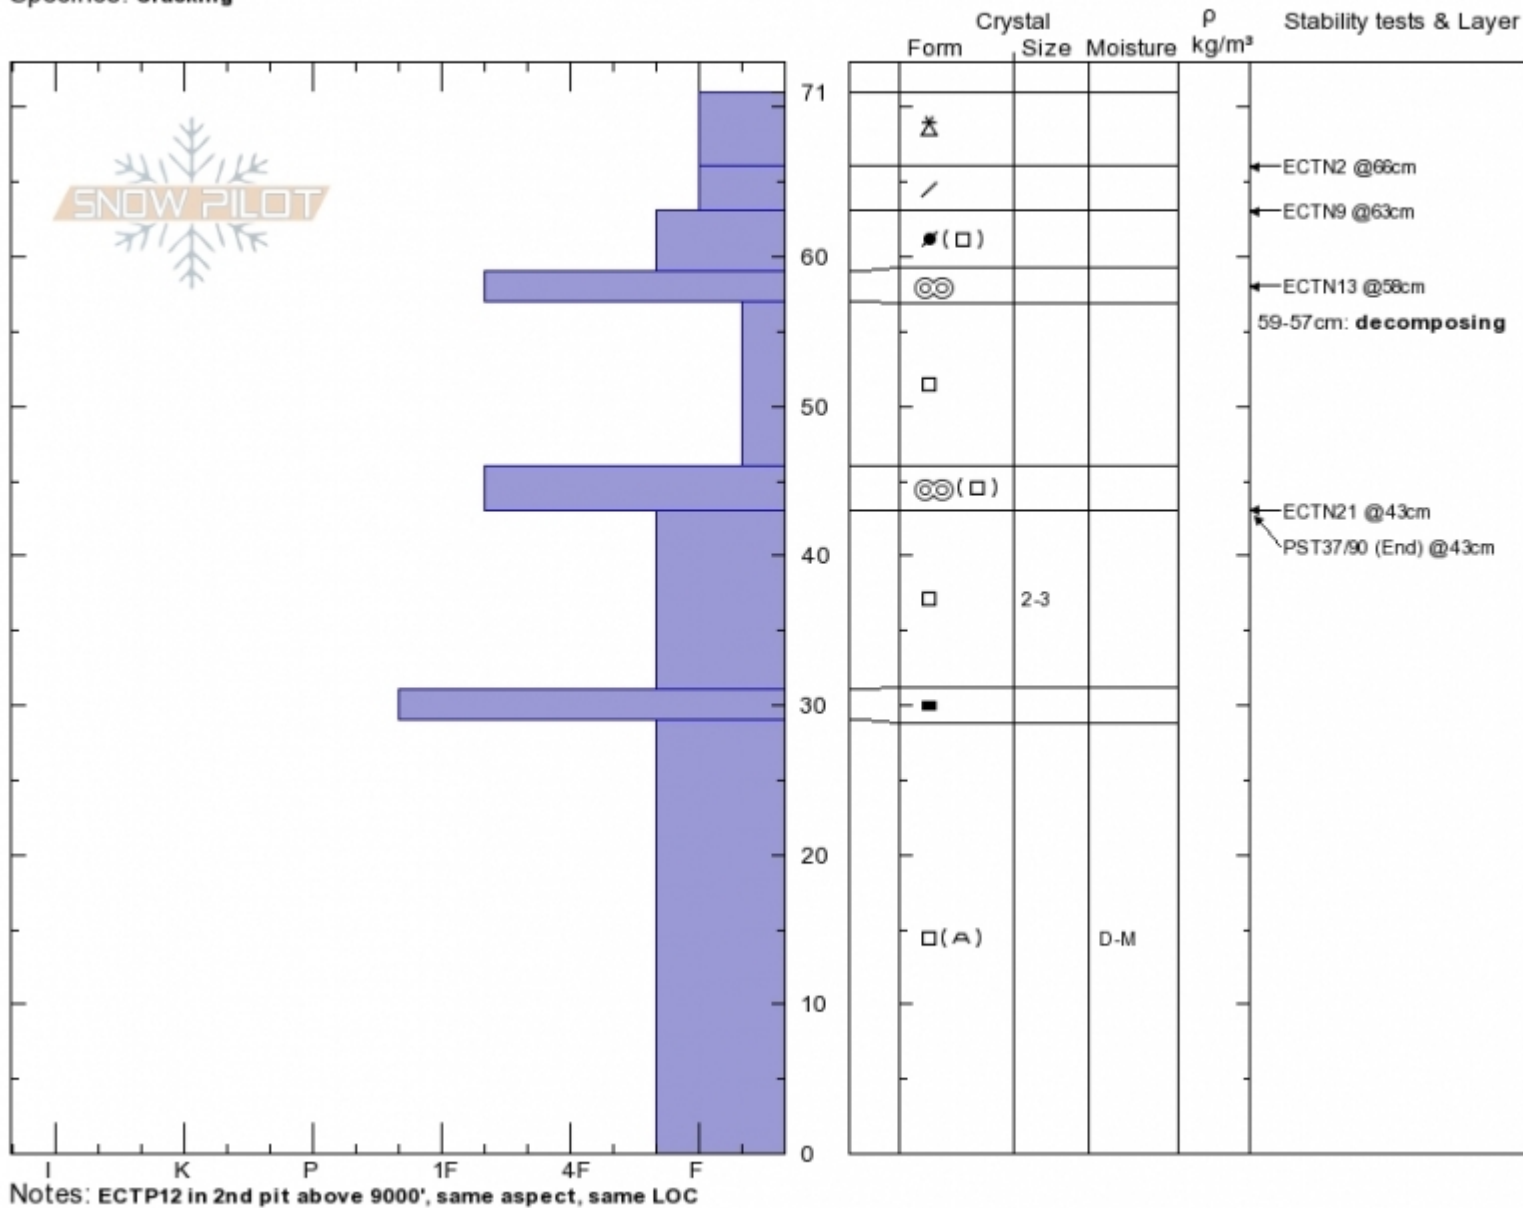

N. Bridgers
 Bridger Range
 MT
 Elevation: 5174 ft
 Aspect: 67°
 Specifics: Cracking

Gabrielle Antonioli
 12/08/2019 - 2:00pm
 Co-ord: 45.93331N, -110.97090W
 Slope Angle: 33°
 Wind Loading: yes

Stability: Fair
 Air Temperature:
 Sky Cover: BKN
 Precipitation: S2
 Wind: W Moderate

HS:71
 Layer Notes:
 59-57cm: decomposing
 43-31cm: Problematic layer

Advisory Region
 Bridger Range
 Longitude
 -110.98W
 Latitude
 45.92N
 Bridger Range, 2019-12-09