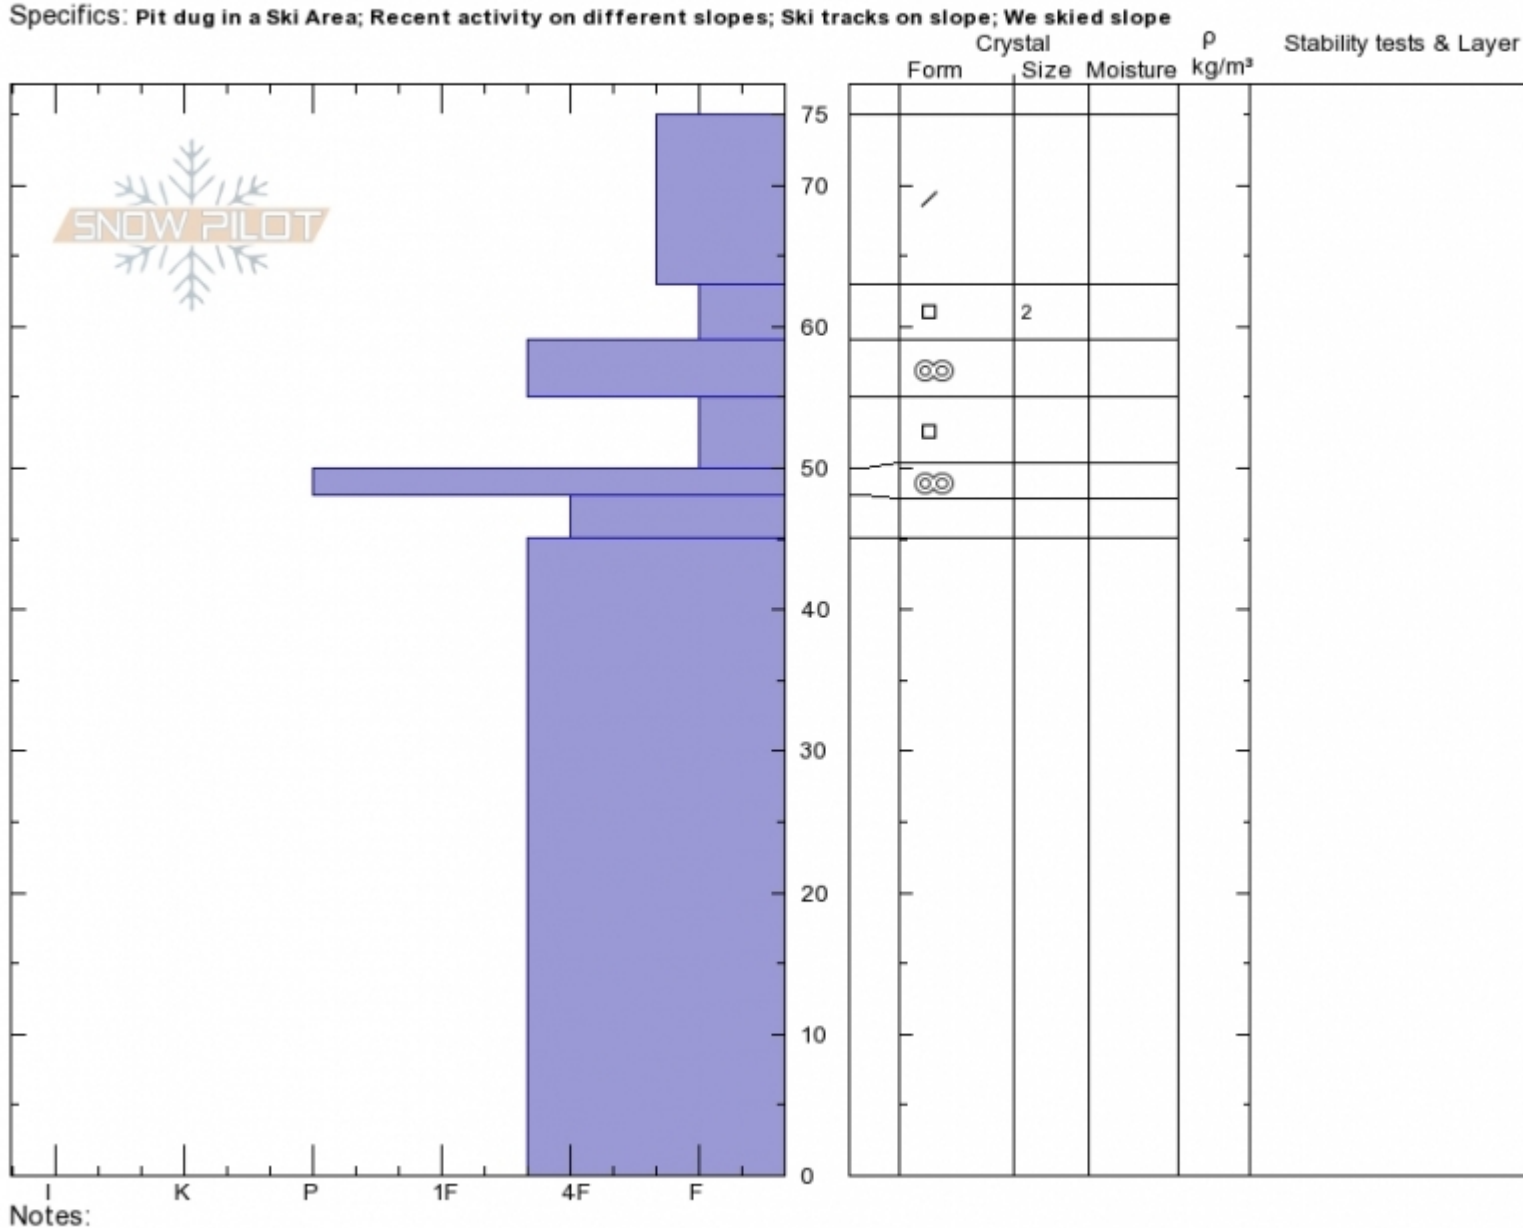

Little Slushman's Ravi
Bridger Range
MT
 Elevation: **8440 ft**
 Aspect: **120°**
 Specifics: **Pit dug in a Ski Area; Recent activity on different slopes; Ski tracks on slope; We skied slope**

Alex Marienthal
12/07/2019 - 11:00am
 Co-ord: **45.80515N, -110.93081W**
 Slope Angle: **32°**
 Wind Loading: **no**

Stability: **Good**
 Air Temperature:
 Sky Cover: **SCT**
 Precipitation: **NO**
 Wind: **Light Breeze**

HS:75 Layer Notes:

Advisory Region
 Bridger Range
 Longitude
 -110.92W
 Latitude
 45.82N
 Bridger Range, 2019-12-08