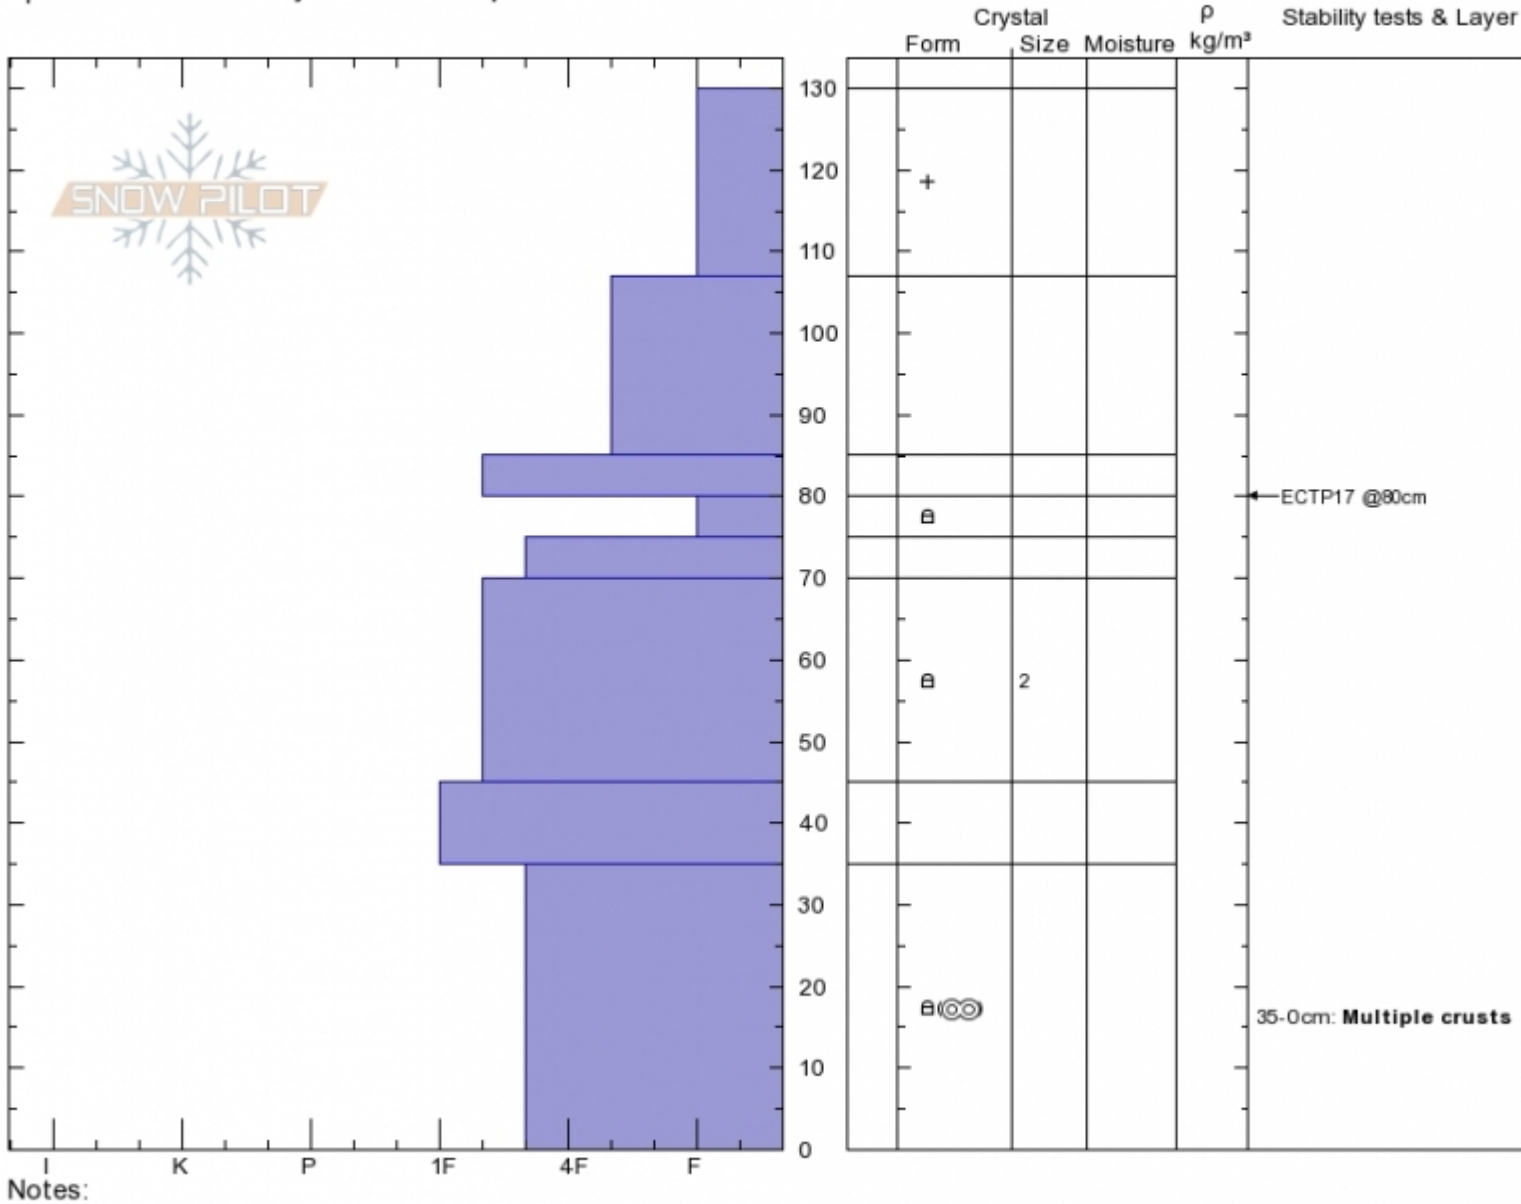

**Scotch Bonnet**  
**Cooke City**  
**MT**  
 Elevation: **9800 ft**  
 Aspect: **185°**  
 Specifics: **Recent activity on different slopes**

**Ian Hoyer**  
**12/09/2019 - 10:00am**  
 Co-ord: **45.06970N, -109.94284W**  
 Slope Angle: **25°**  
 Wind Loading:

Stability: **Fair**  
 Air Temperature:  
 Sky Cover: **BKN**  
 Precipitation: **NO**  
 Wind: **Calm**

**HS:130**    Layer Notes:  
 80-75cm: **Problematic layer**  
 35-0cm: **Multiple crusts**

Advisory Region  
 Cooke City  
 Longitude  
 -109.95W  
 Latitude  
 45.06N  
 Cooke City, 2019-12-09