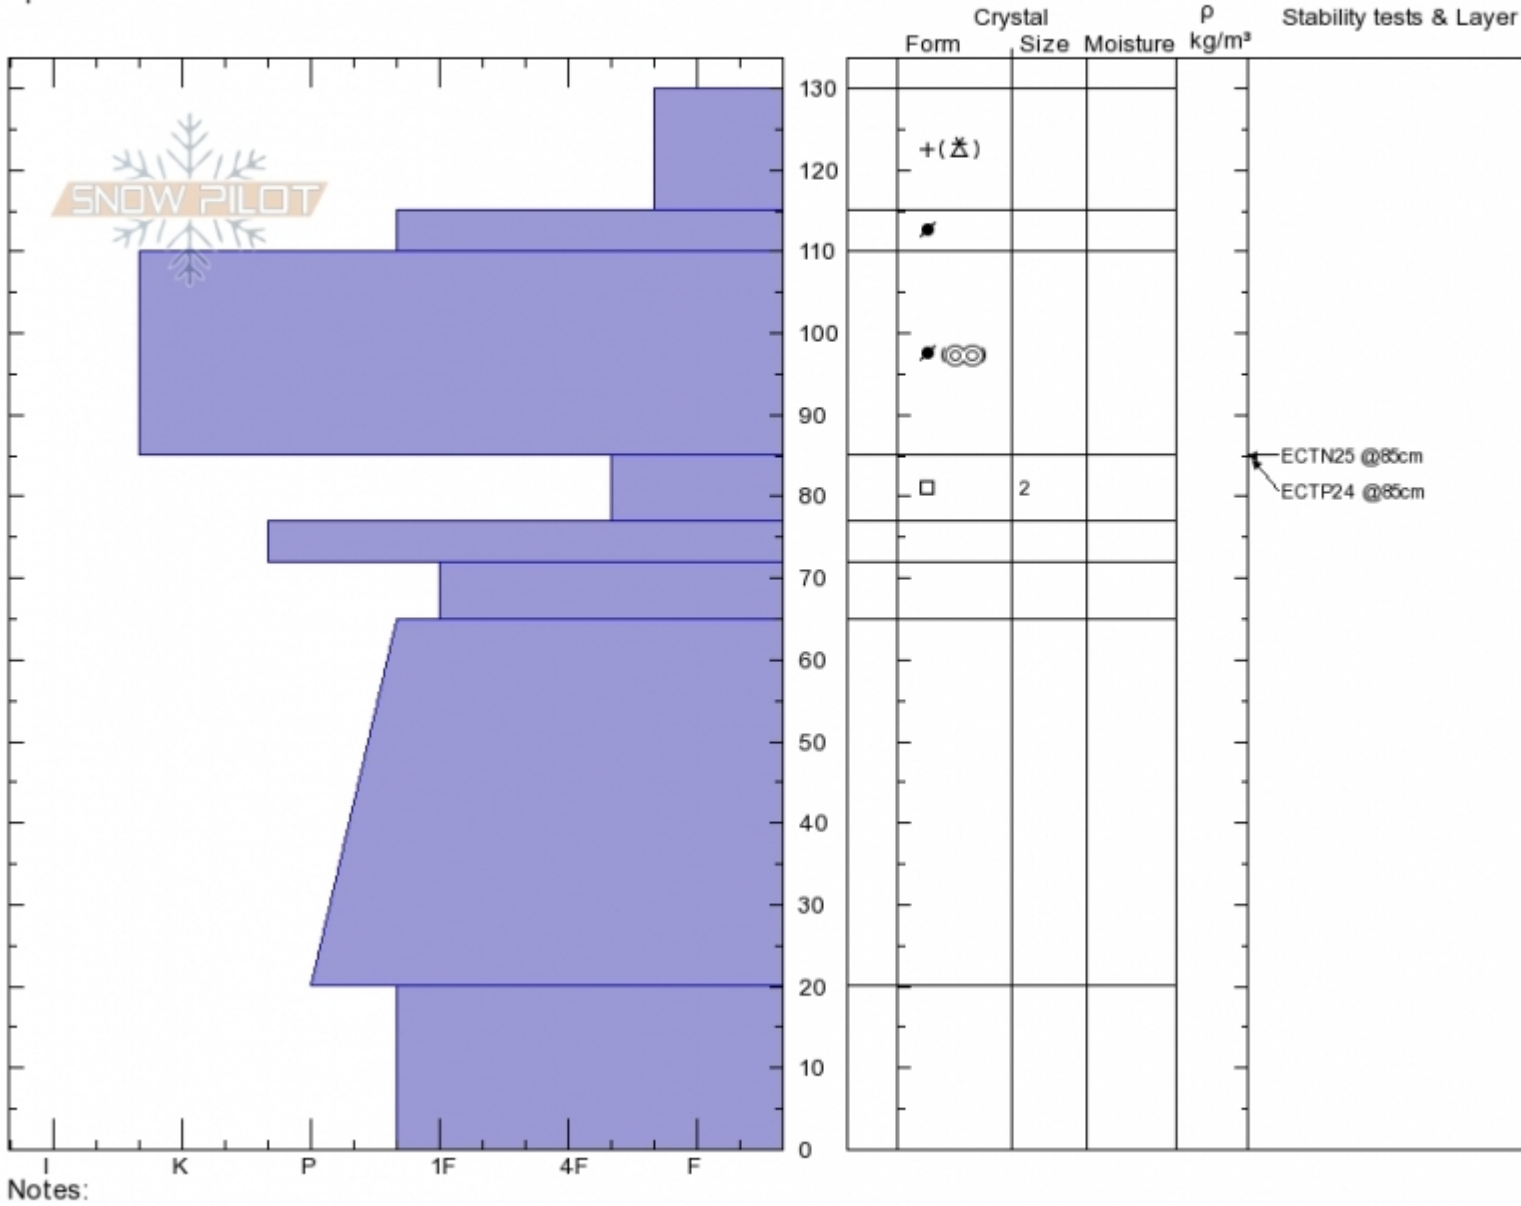

Saddle Peak
Bridger Range
MT
 Elevation: **8911 ft**
 Aspect: **125°**
 Specifics:

Spencer Jonas
12/09/2019 - 11:30am
 Co-ord: **45.79517N, -110.93542W**
 Slope Angle: **32°**
 Wind Loading: **previous**

Stability:
 Air Temperature:
 Sky Cover: **BKN**
 Precipitation: **S-1**
 Wind: **W Moderate**

HS: **130** Layer Notes:
 85-77cm: **Problematic layer**

Advisory Region
 Bridger Range
 Longitude
 -110.94W
 Latitude
 45.79N
 Bridger Range, 2019-12-09