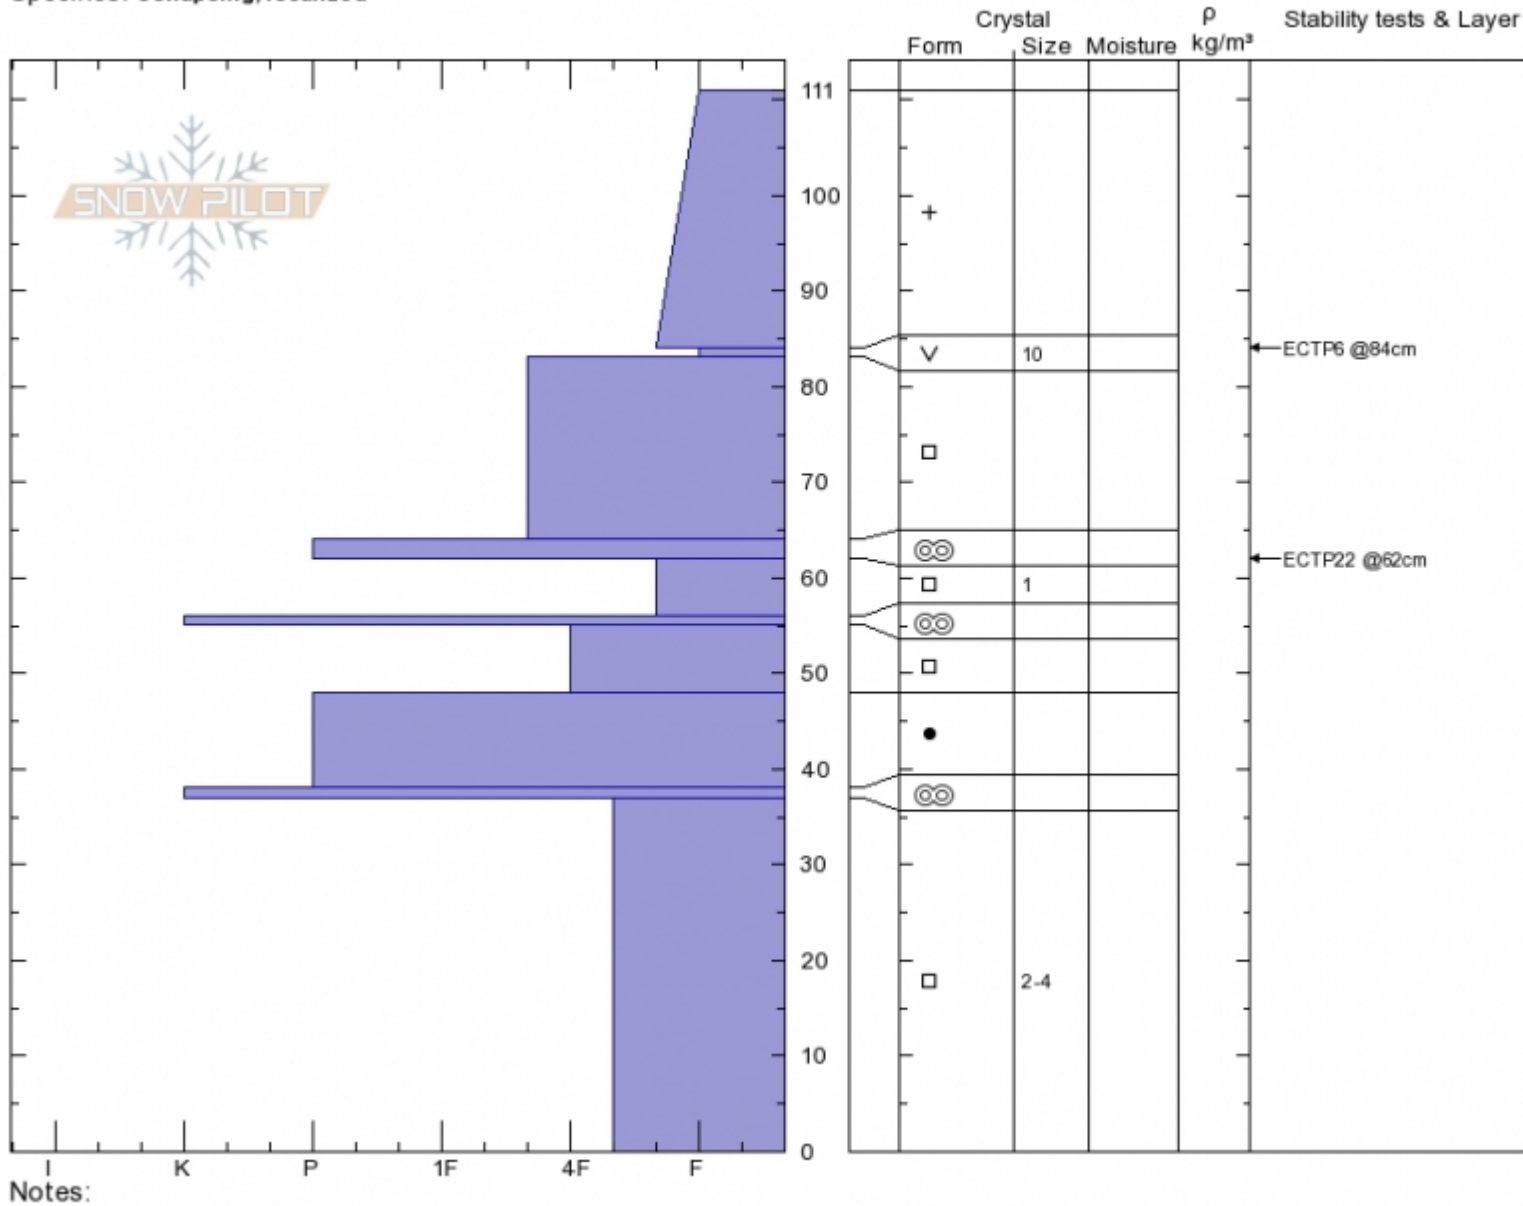

2nd Yellowmule  
 Madison Range-N  
 MT  
 Elevation: 9400 ft  
 Aspect: 45°  
 Specifics: Collapsing, localized

Ian Hoyer  
 12/12/2019 - 11:00am  
 Co-ord: 45.17740N, -111.40093W  
 Slope Angle: 25°  
 Wind Loading: no

Stability: **Poor**  
 Air Temperature:  
 Sky Cover: **OVC**  
 Precipitation: **NO**  
 Wind: **Calm**

HS:111 Layer Notes:  
 84-83cm: **Problematic layer**

Notes:  
 Advisory Region  
 Northern Madison  
 Longitude  
 -111.38W  
 Latitude  
 45.17N  
 Northern Madison, 2019-12-12