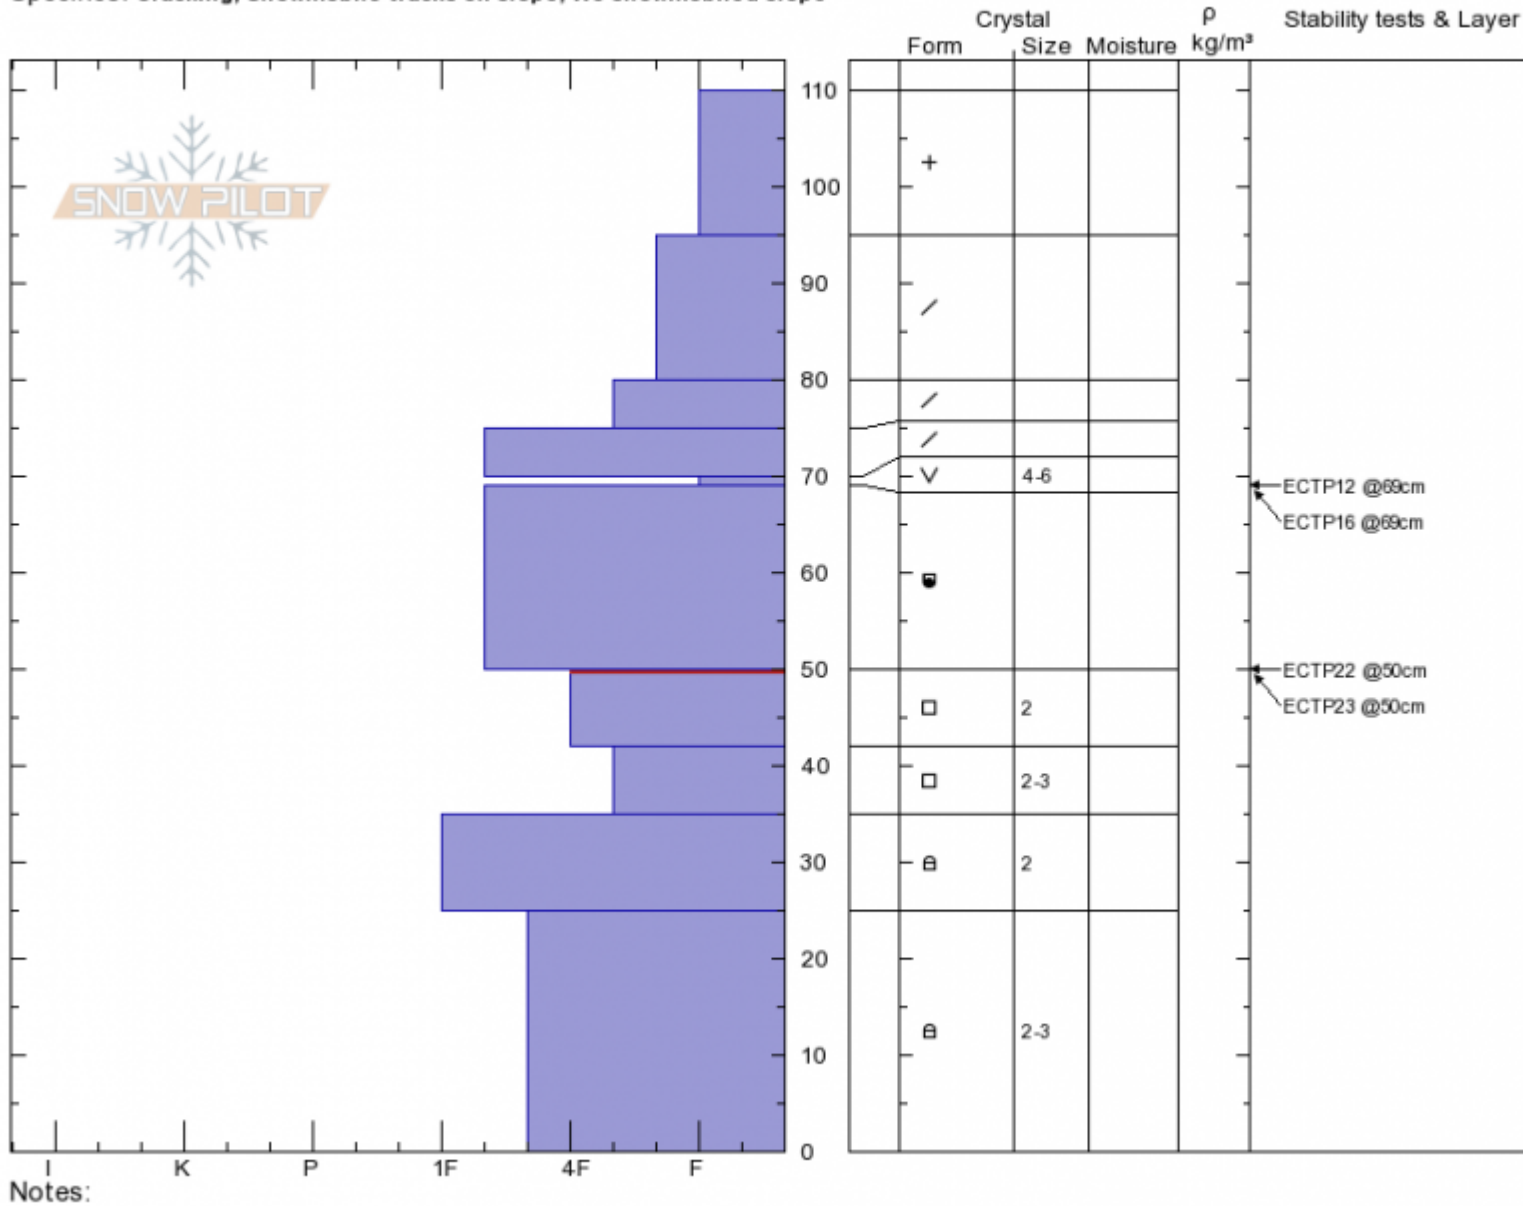

Sunlight Ridge
 Madison Range-S
 MT
 Elevation: 9430 ft
 Aspect: 93°
 Specifics: Cracking; Snowmobile tracks on slope; We snowmobiled slope

Andrew Schauer
 12/13/2019 - 12:30pm
 Co-ord: 44.96667N, -111.31030W
 Slope Angle: 20°
 Wind Loading: previous

Stability: **Poor**
 Air Temperature:
 Sky Cover: **BKN**
 Precipitation: **S-1**
 Wind: **S Light Breeze**

HS:110 Layer Notes:
 50-42cm: **Problematic layer**

Advisory Region
 Southern Madison
 Longitude
 -111.31W
 Latitude
 44.97N
 Southern Madison, 2019-12-13