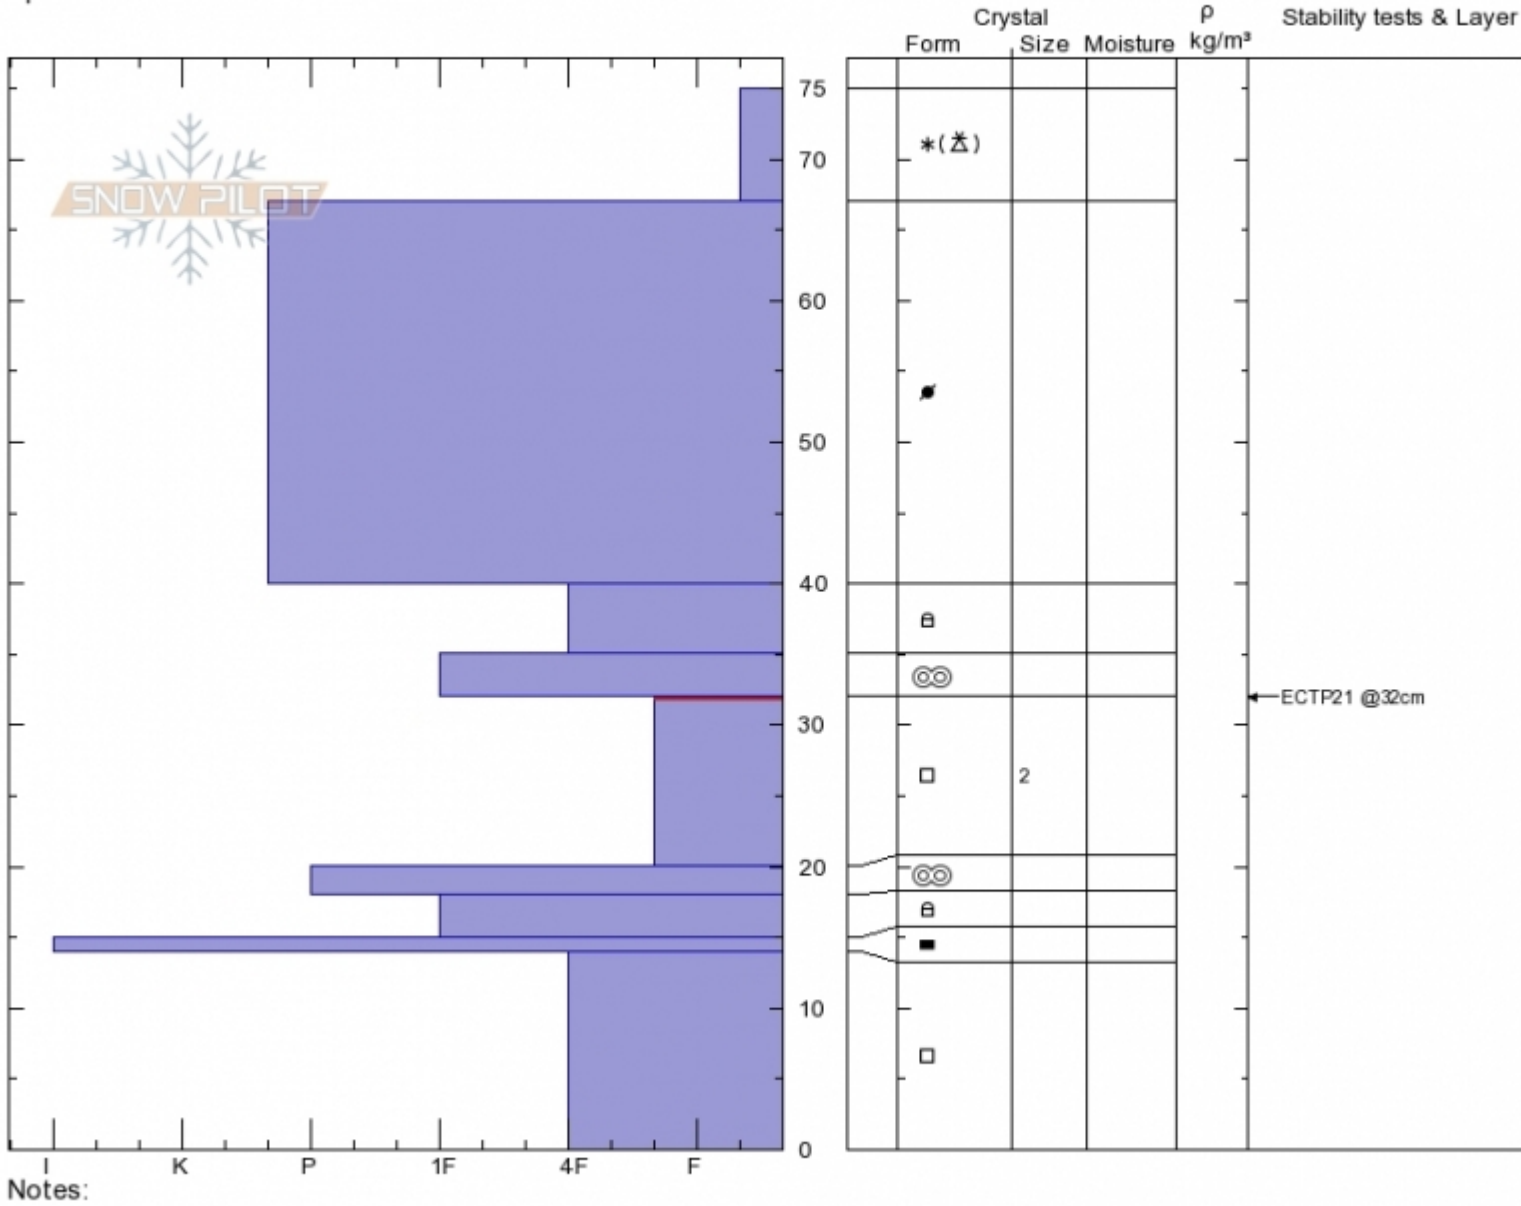

Scotch Bonnet
Cooke City
MT
 Elevation: **9783 ft**
 Aspect: **165°**
 Specifics:

Alex Marienthal
12/20/2019 - 10:50am
 Co-ord: **45.07094N, -109.95465W**
 Slope Angle: **27°**
 Wind Loading: **previous**

Stability: **Fair**
 Air Temperature:
 Sky Cover: **OVC**
 Precipitation: **S-1**
 Wind: **SW Light Breeze**

HS: **75** Layer Notes:
 32-20cm: **Problematic layer**

Advisory Region
 Cooke City
 Longitude
 -109.95W
 Latitude
 45.06N
 Cooke City, 2019-12-21