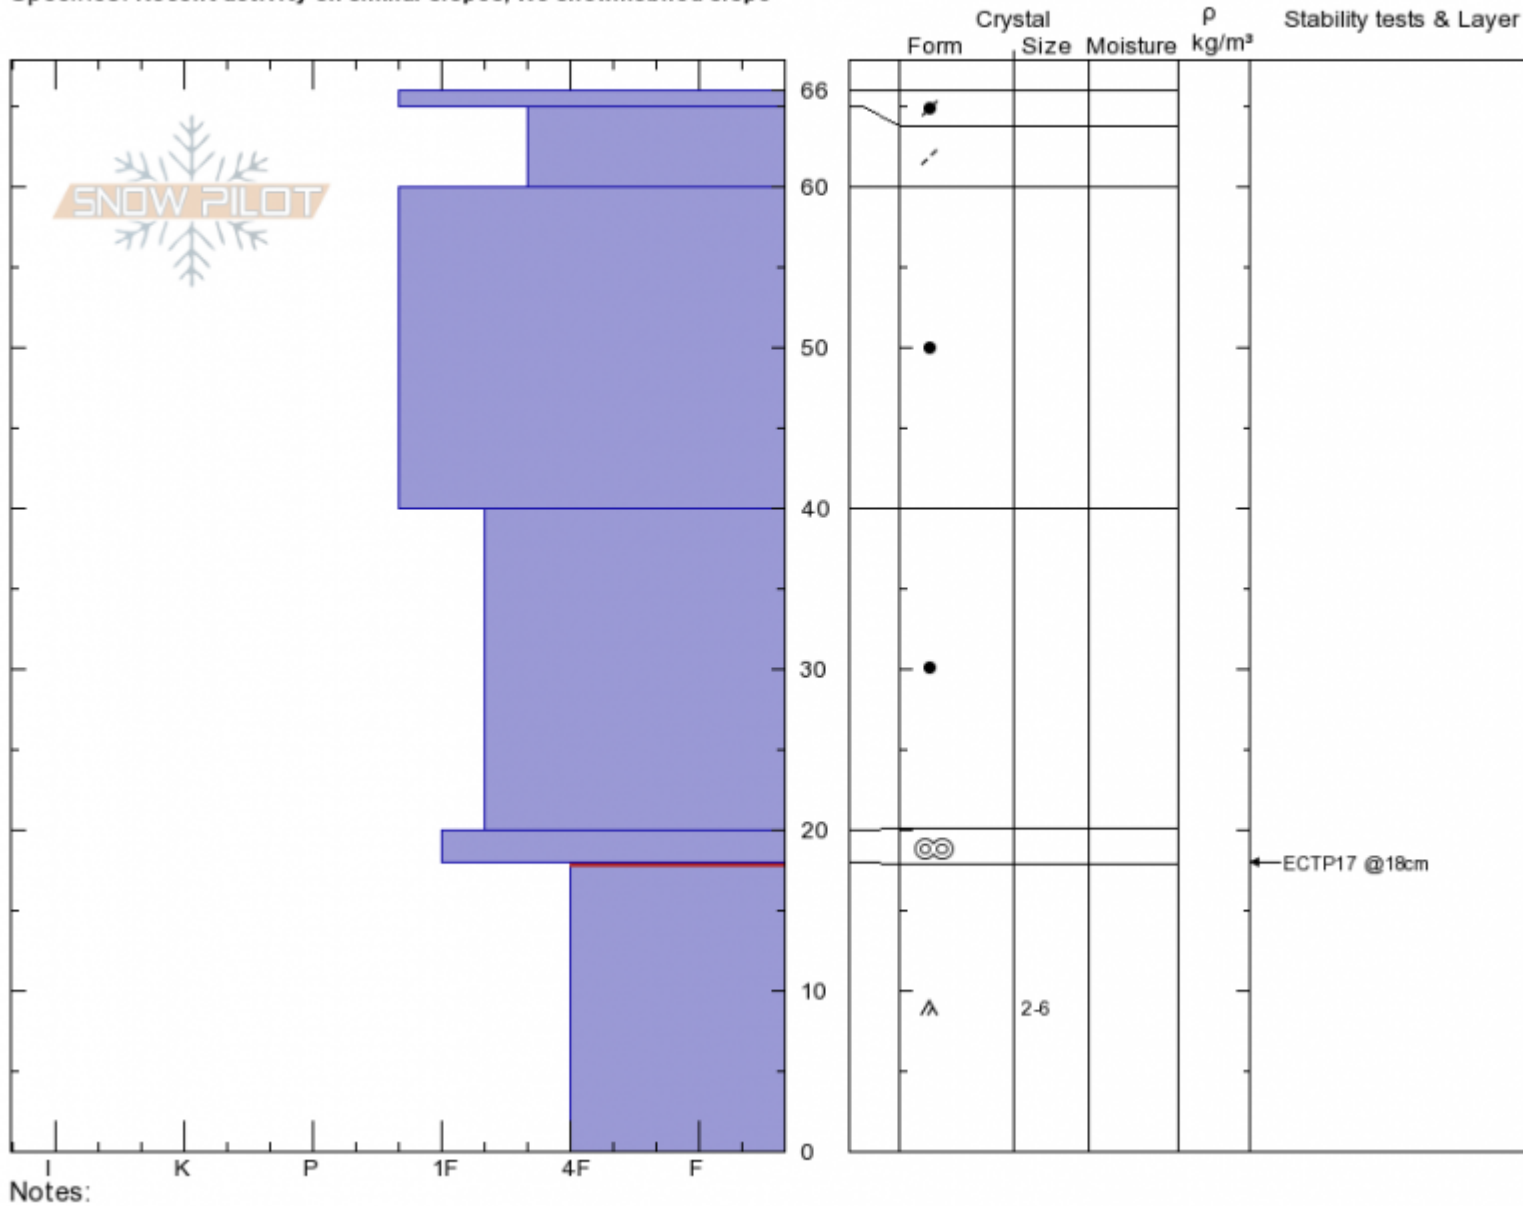

Dead Tree Hill
Lionhead Range
MT
 Elevation: **8493 ft**
 Aspect: **E**
 Specifics: **Recent activity on similar slopes; We snowmobiled slope**

Doug Chabot-Admin
12/22/2019 - 10:10am
 Co-ord: **44.72546N, -111.31365W**
 Slope Angle: **25°**
 Wind Loading: **no**

Stability: **Fair**
 Air Temperature: **-1°C**
 Sky Cover: **OVC**
 Precipitation: **NO**
 Wind: **SW Moderate**

HS:**66** Layer Notes:
 18-0cm:**Problematic layer**

Advisory Region
 Lionhead Range
 Longitude
 -111.32W
 Latitude
 44.71N
 Lionhead Range, 2019-12-22