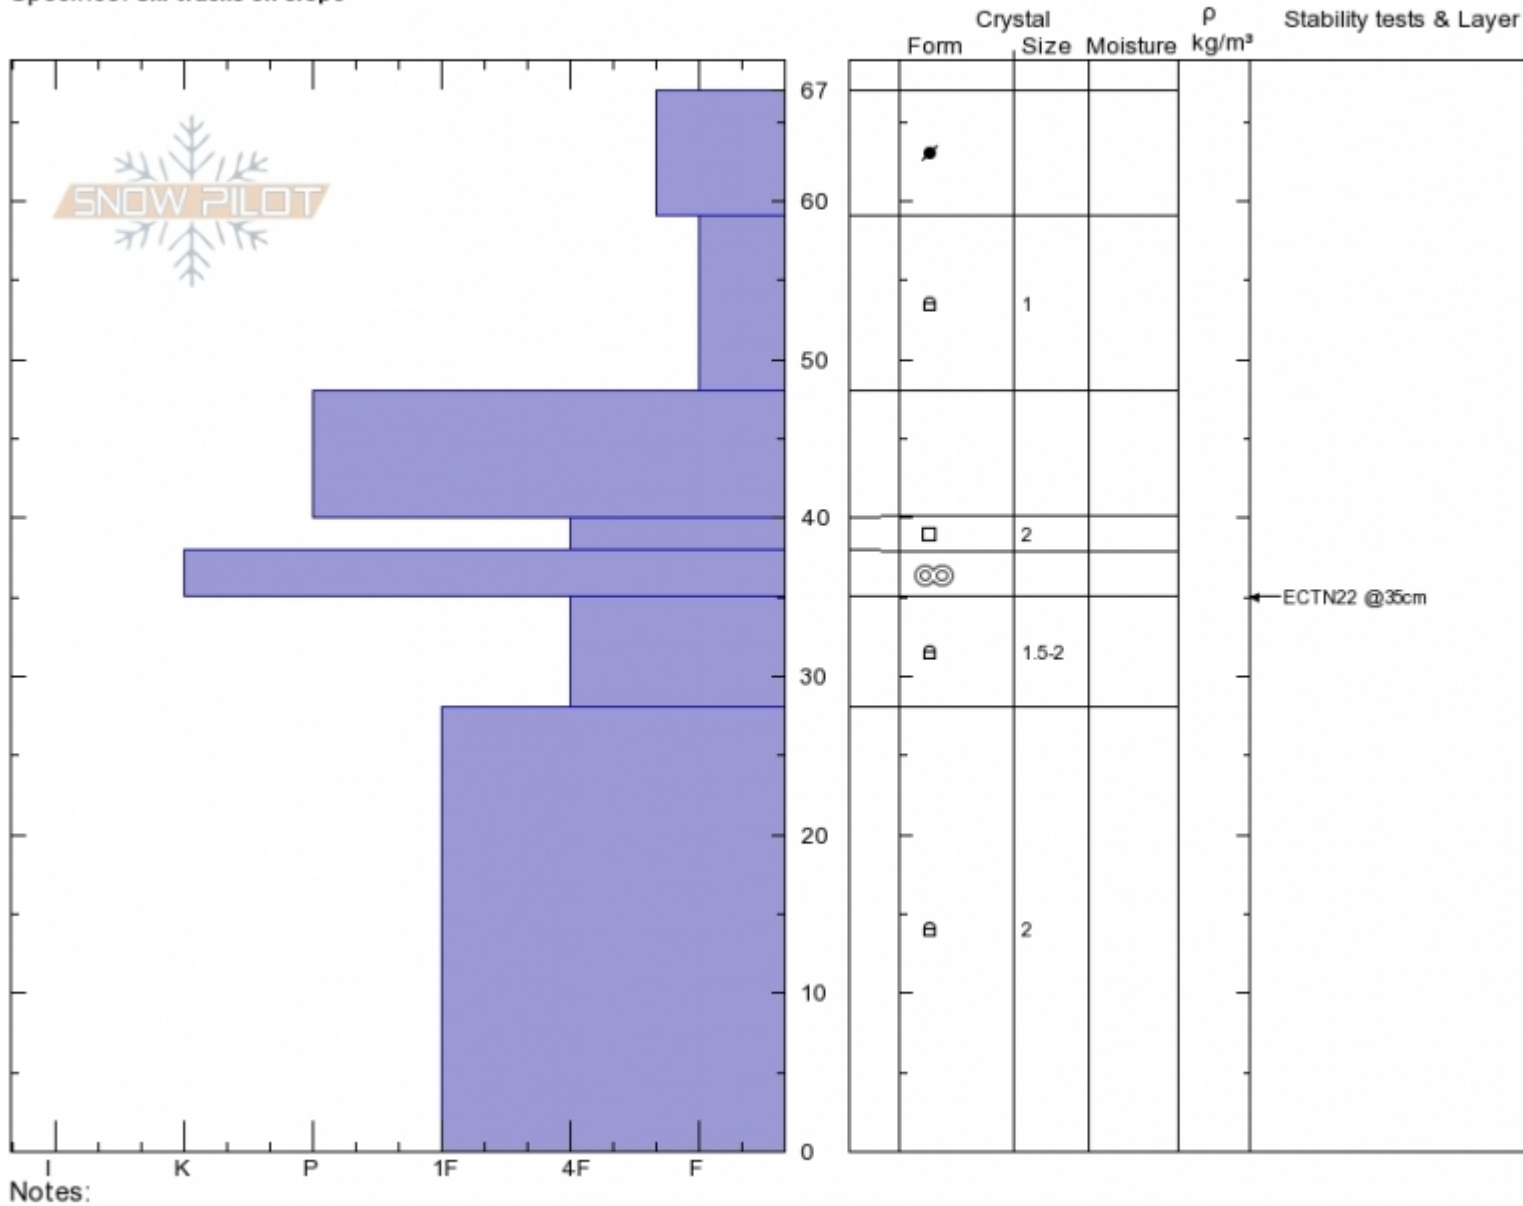

Northside Tyler's
 Madison Range-N
 MT
 Elevation: 8961 ft
 Aspect: 235°
 Specifics: Ski tracks on slope

Dave Zinn
 12/22/2019 - 10:50am
 Co-ord: 45.32190N, -111.38222W
 Slope Angle: 18°
 Wind Loading: previous

Stability: **Good**
 Air Temperature: -2.5°C
 Sky Cover: **OVC**
 Precipitation: **NO**
 Wind: **S Light Breeze**

HS:67 Layer Notes:

Notes:
 Advisory Region
 Northern Madison
 Longitude
 -111.39W
 Latitude
 45.34N
 Northern Madison, 2019-12-22