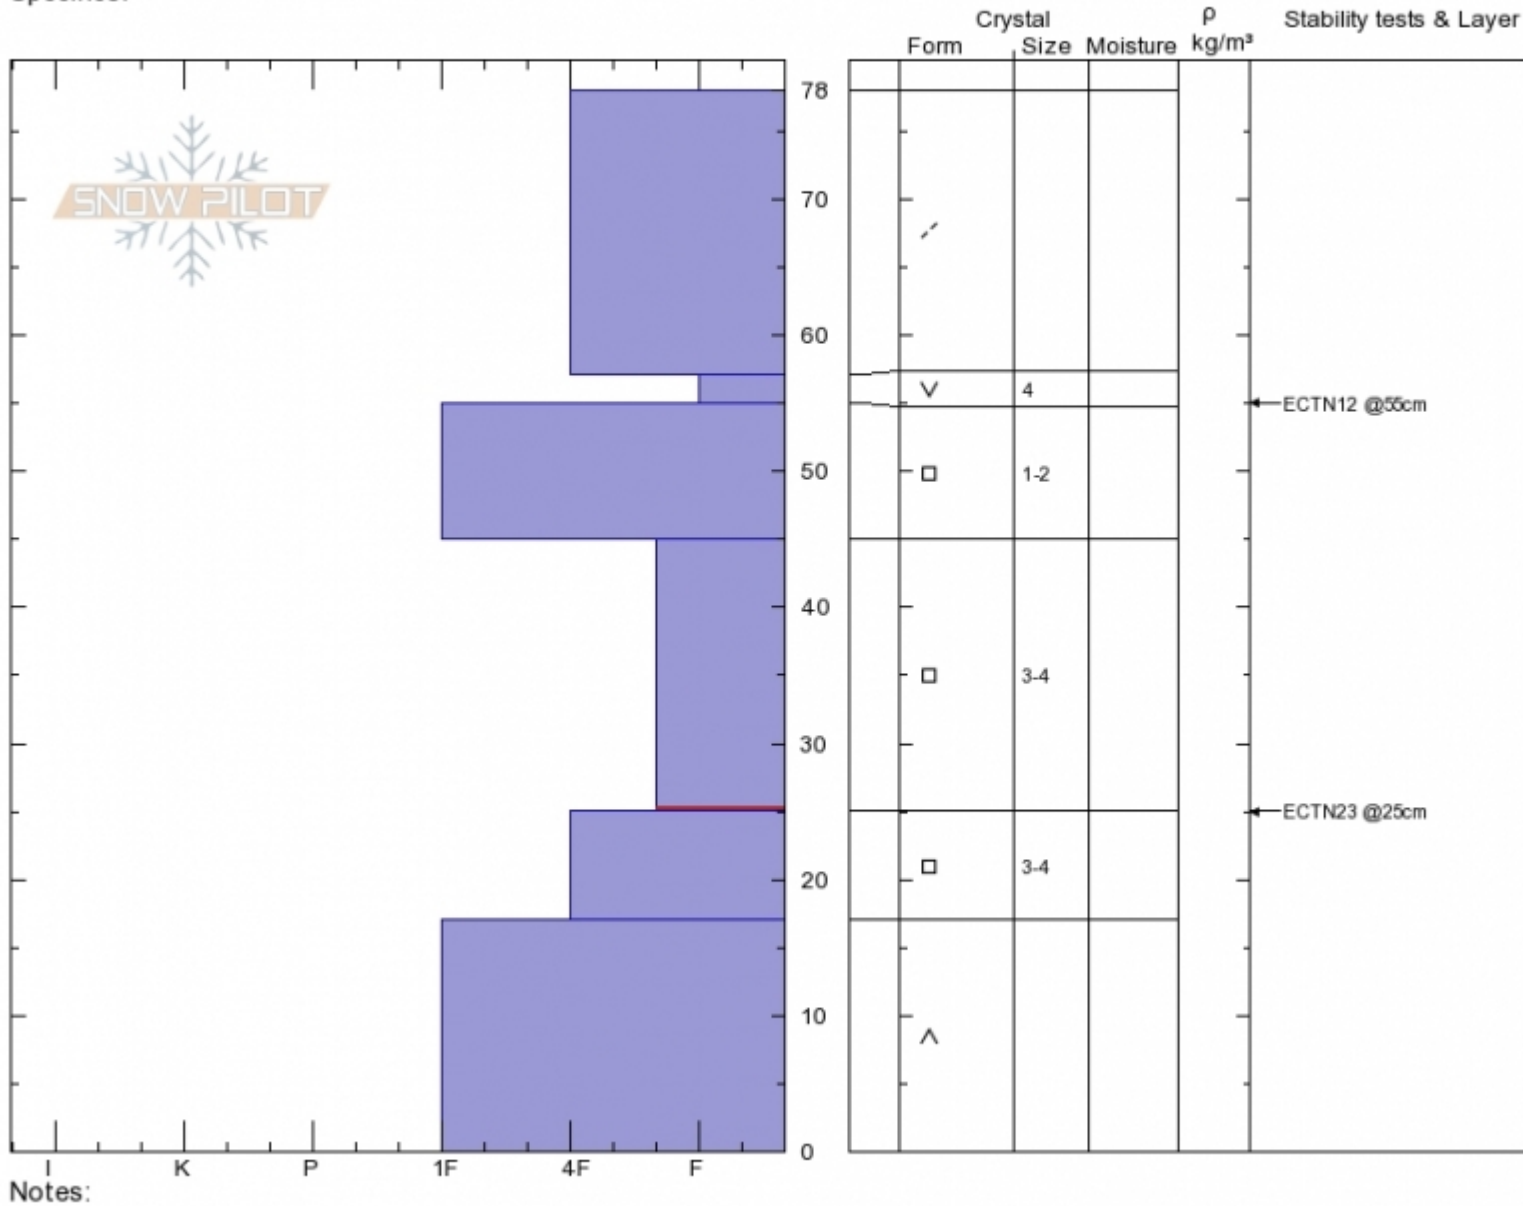

Carrot/Sage Divide
Madison Range-S
MT
 Elevation: **9200 ft**
 Aspect: **90°**
 Specifics:

Ian Hoyer
12/23/2019 - 1:00pm
 Co-ord: **44.95597N, -111.31823W**
 Slope Angle: **22°**
 Wind Loading: **previous**

Stability: **Fair**
 Air Temperature:
 Sky Cover: **SCT**
 Precipitation: **NO**
 Wind: **S Moderate**

HS: **78** Layer Notes:
 45-25cm: **Problematic layer**

Advisory Region
 Southern Madison
 Longitude
 -111.27W
 Latitude
 45.06N
 Southern Madison, 2019-12-23