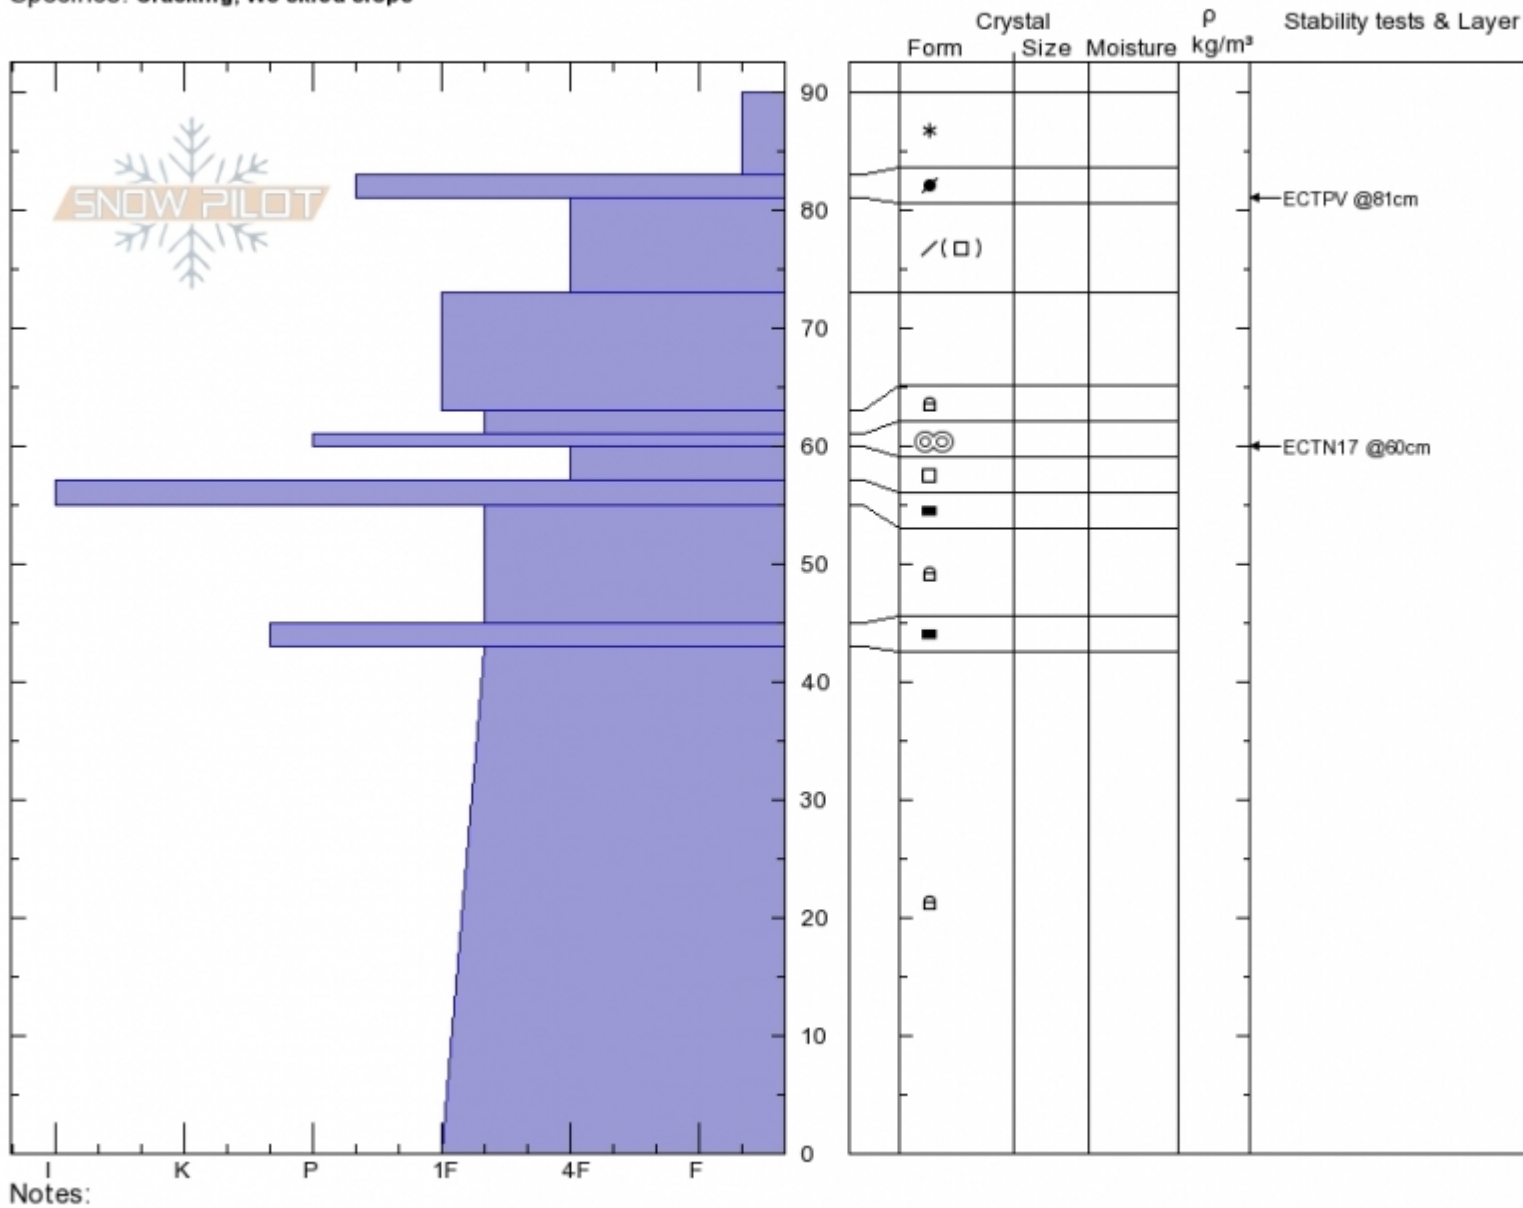

Fairy Lake/Pomp Pk.
 Bridger Range
 MT
 Elevation: 8406 ft
 Aspect: 80°
 Specifics: Cracking; We skied slope

Alex Marienthal
 12/29/2019 - 10:34am
 Co-ord: 45.90768N, -110.96999W
 Slope Angle: 35°
 Wind Loading:

Stability: **Good**
 Air Temperature:
 Sky Cover: **BKN**
 Precipitation: **S-1**
 Wind: **Calm**

HS:90 Layer Notes:

Advisory Region
 Bridger Range
 Longitude
 -110.96W
 Latitude
 45.90N

Forecast link: [GNFAC Avalanche Forecast for Tue Dec 31, 2019](#)
 Bridger Range, 2019-12-29