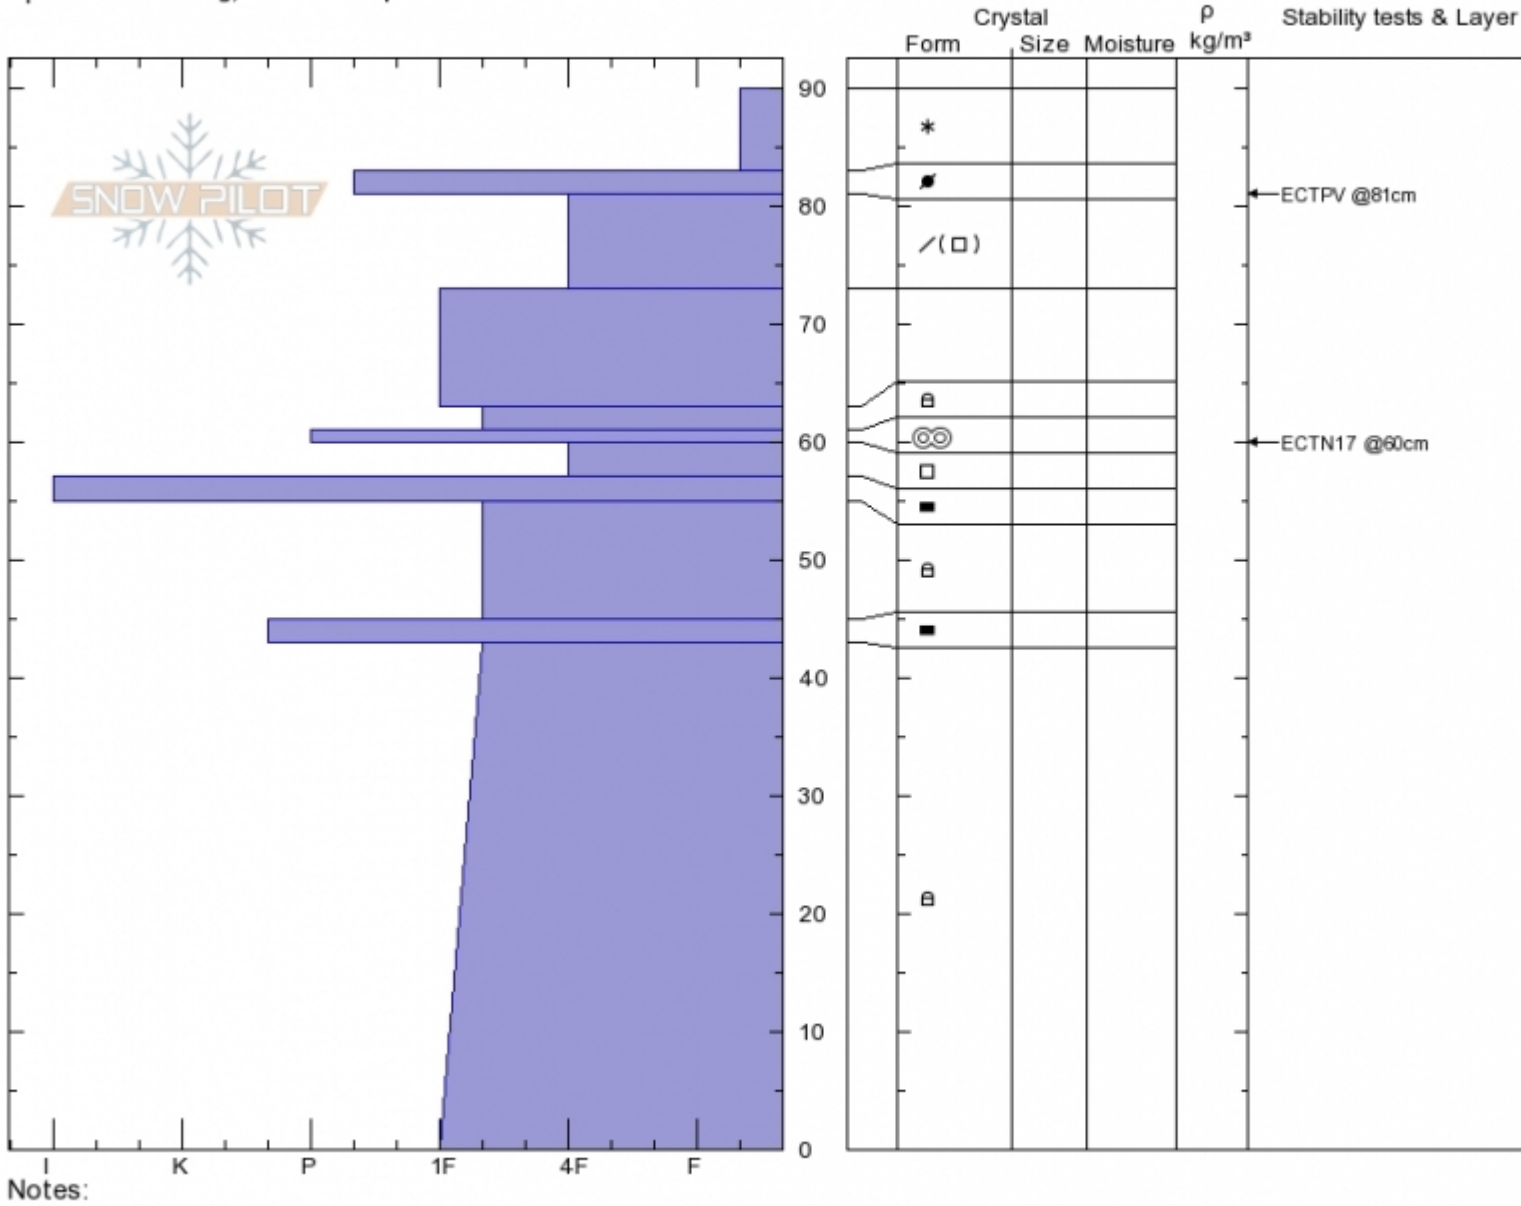

Fairy Lake/Pomp Pk.
 Bridger Range
 MT
 Elevation: 8406 ft
 Aspect: 80°
 Specifics: Cracking; We skied slope

Alex Marienthal
 12/29/2019 - 10:34am
 Co-ord: 45.90768N, -110.96999W
 Slope Angle: 35°
 Wind Loading:

Stability: **Good**
 Air Temperature:
 Sky Cover: **BKN**
 Precipitation: **S-1**
 Wind: **Calm**

HS:90 Layer Notes:

Advisory Region
 Bridger Range
 Longitude
 -110.96W
 Latitude
 45.90N

Forecast link: [GNFAC Avalanche Forecast for Tue Dec 31, 2019](#)
 Bridger Range, 2019-12-29