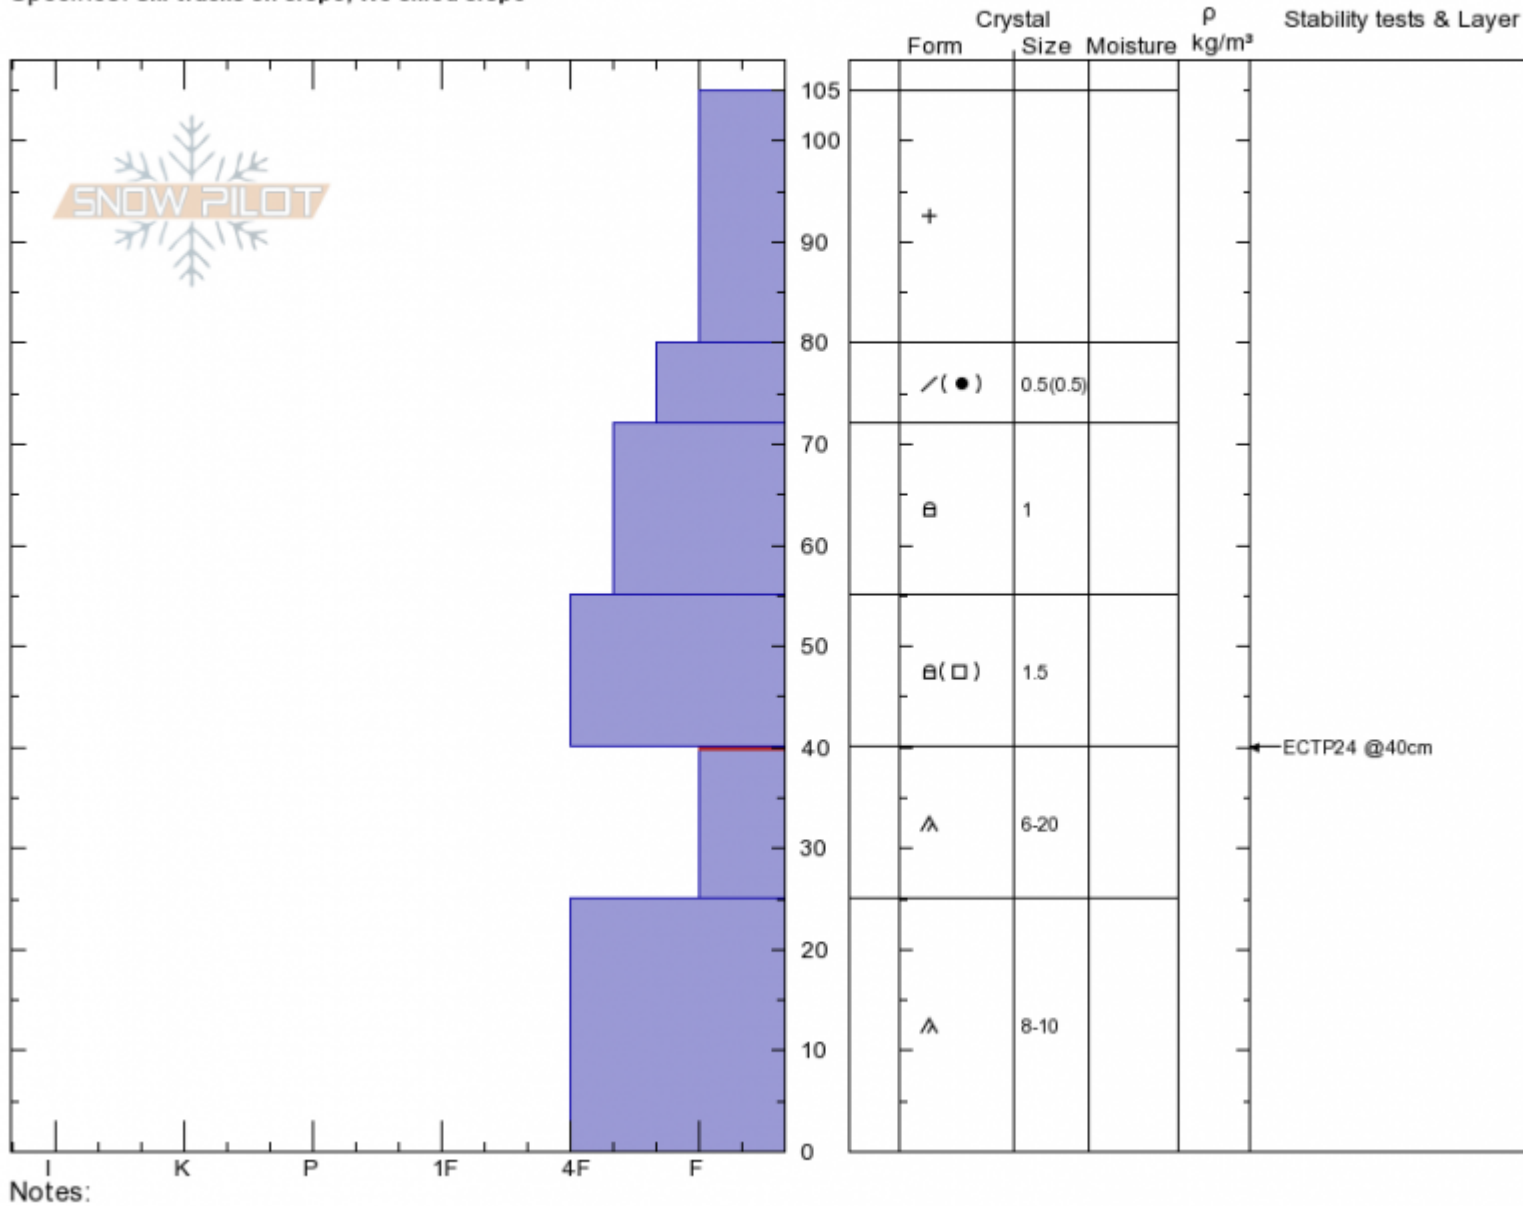

**Bacon Rind Meadow**  
**Madison Range-S**  
**MT**  
 Elevation: **8569 ft**  
 Aspect: **85°**  
 Specifics: **Ski tracks on slope; We skied slope**

**Doug Chabot-Admin**  
**01/01/2020 - 11:05am**  
 Co-ord: **44.95837N, -111.09656W**  
 Slope Angle: **24°**  
 Wind Loading: **no**

Stability: **Poor**  
 Air Temperature: **-10°C**  
 Sky Cover: **X**  
 Precipitation: **S1**  
 Wind:

HS:**105** Layer Notes:  
 40-25cm:**Problematic layer**

Advisory Region  
 Southern Madison  
 Longitude  
 -111.10W  
 Latitude  
 44.96N  
 Southern Madison, 2020-01-01