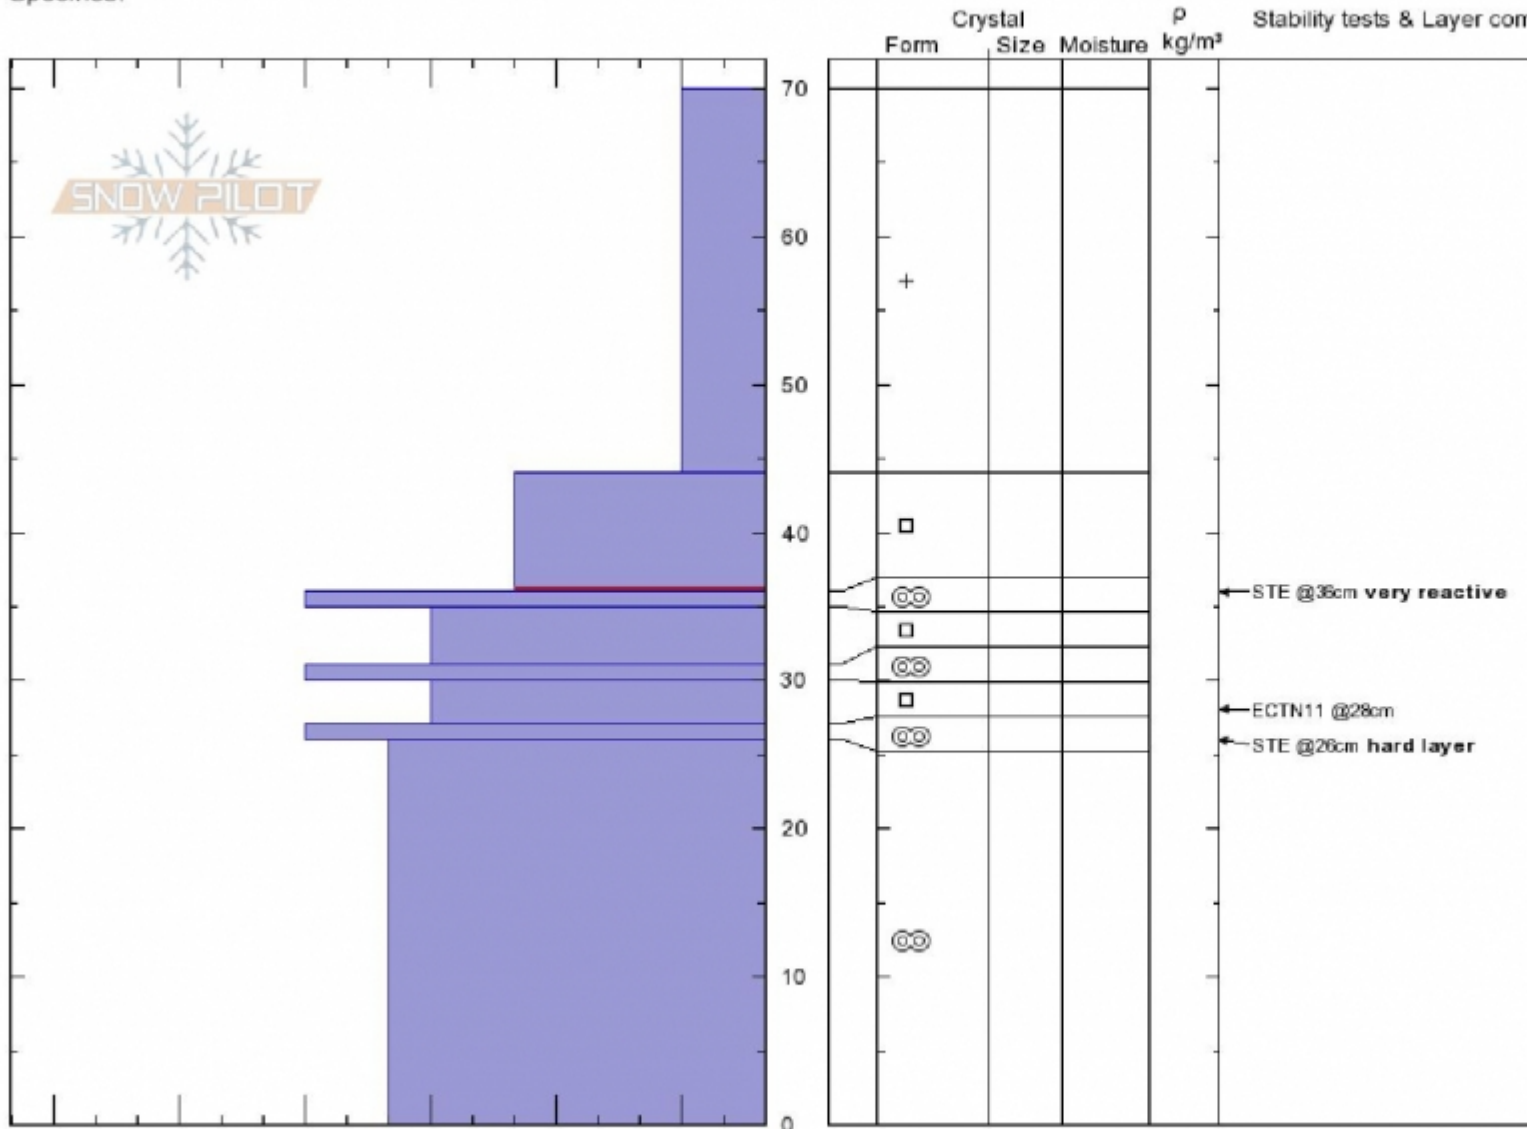

Lower Ole's  
 Absaroka Range  
 MT  
 Elevation: 8872 ft  
 Aspect: 185°  
 Specifics:

Don Carroll  
 01/03/2020 - 12:30pm  
 Co-ord: 44.99106N, -109.90557W  
 Slope Angle: 32°  
 Wind Loading: yes

Stability:  
 Air Temperature: 24°F  
 Sky Cover: BKN  
 Precipitation: S-1  
 Wind: SW Moderate

HS:70  
 Layer Notes:  
 44-36cm: Problematic layer

Notes: shallow snowpack; new snow on facets; we skied 4 turns lower slope-experienced slough on crust

Advisory Region  
 Cooke City  
 Longitude  
 -109.91W  
 Latitude  
 45.00N  
 Cooke City, 2020-01-04