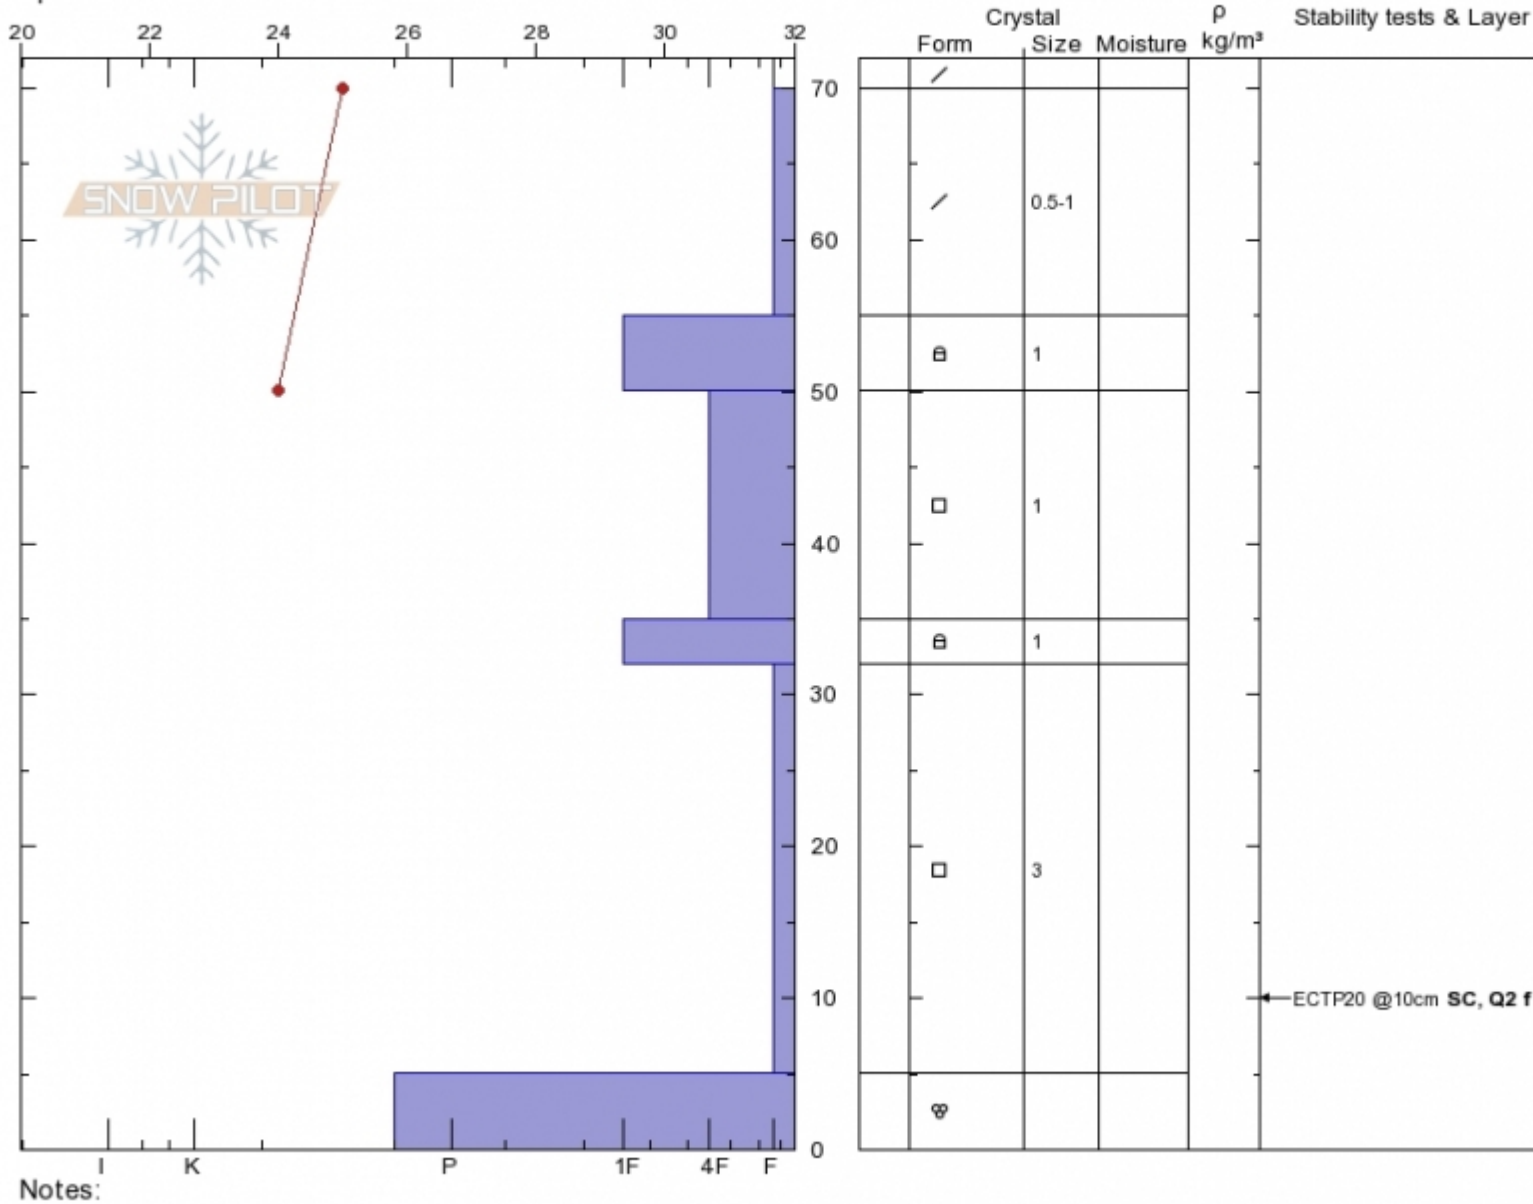

History Rock 1-8-2020
 Gallatin Range-N
 MT
 Elevation: 8451 ft
 Aspect: E
 Specifics:

Chris Pierce
 01/08/2020 - 1:00pm
 Co-ord: 12T 498923E 5036499N
 Slope Angle: 15°
 Wind Loading: no

Stability:
 Air Temperature: 25°F
 Sky Cover: SCT
 Precipitation: NO
 Wind: Calm

HS:70
 Layer Notes:
 32-5cm: Problematic layer

Advisory Region
 Northern Gallatin
 Longitude
 -110.98W
 Latitude
 45.50N
 Northern Gallatin, 2020-01-08