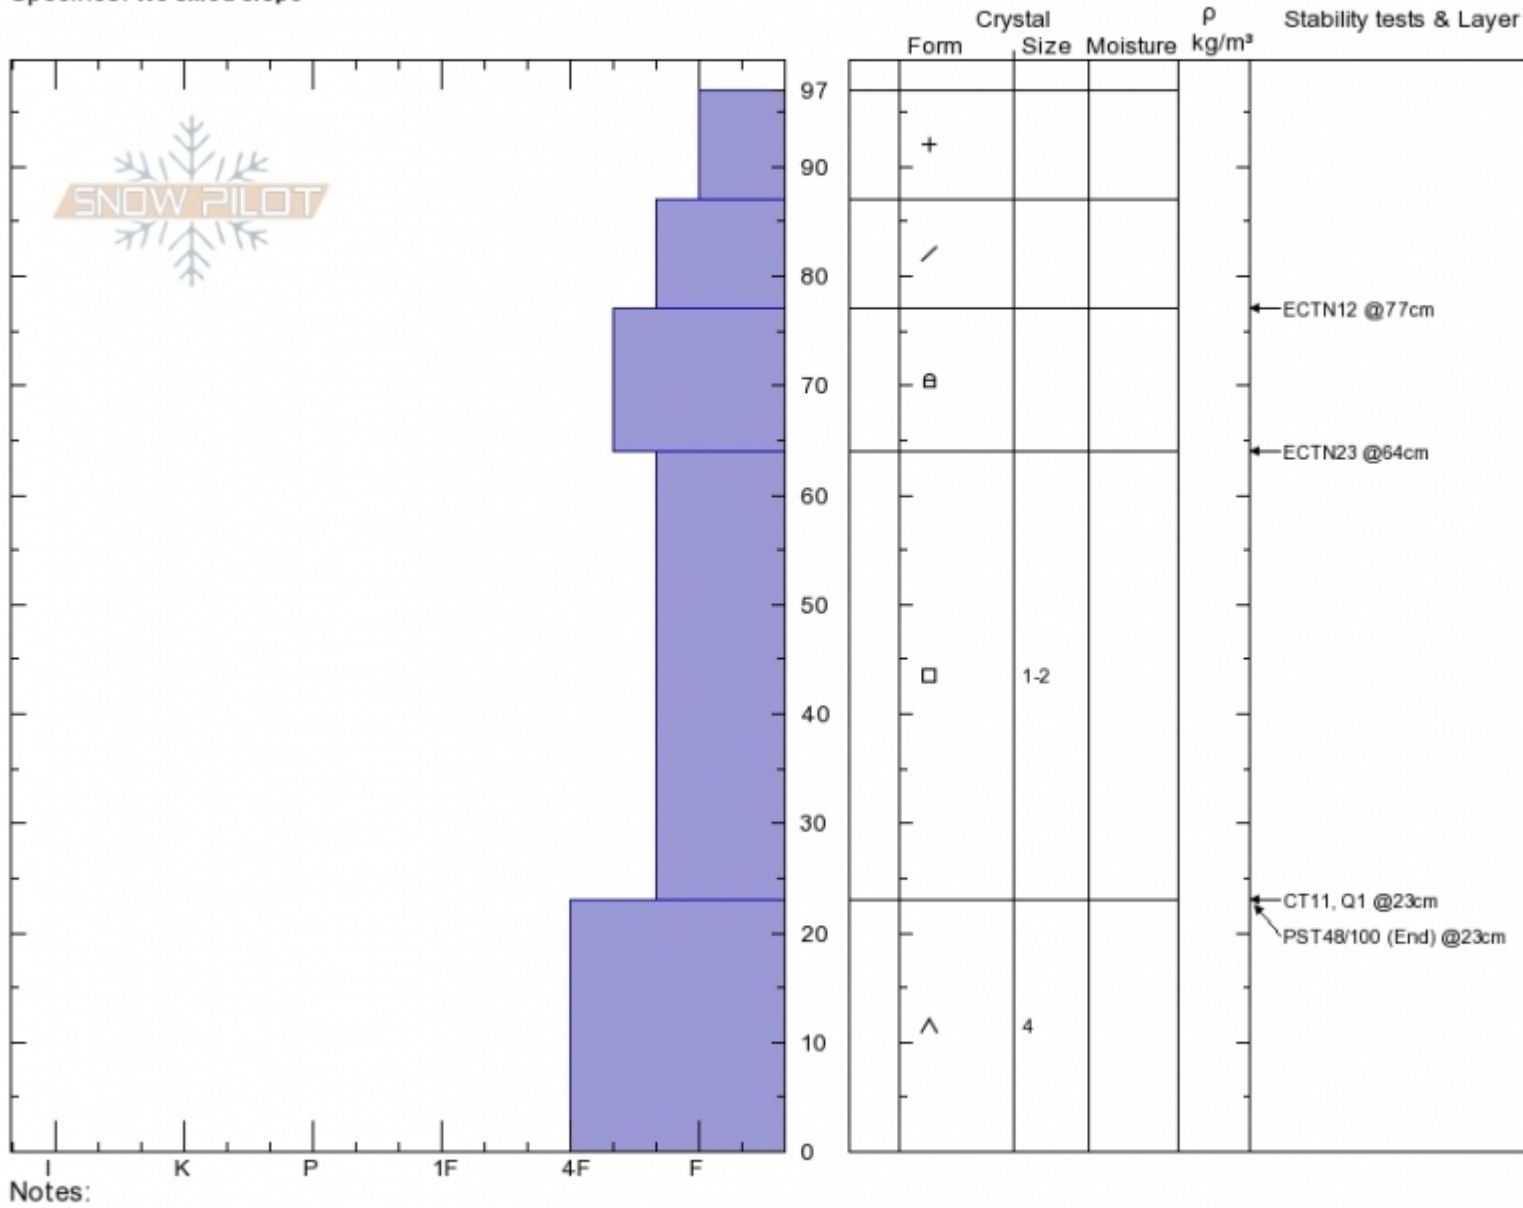

**Bacon Rind**  
**Madison Range-S**  
**MT**  
 Elevation: **8700 ft**  
 Aspect: **70°**  
 Specifics: **We skied slope**

**Spencer Jonas**  
**01/09/2020 - 12:30pm**  
 Co-ord: **44.95980N, -111.09907W**  
 Slope Angle: **25°**  
 Wind Loading: **no**

Stability: **HS:97**  
 Air Temperature:  
 Sky Cover: **SCT**  
 Precipitation: **NO**  
 Wind: **Calm**

Layer Notes:

Advisory Region  
 Southern Madison  
 Longitude  
 -111.10W  
 Latitude  
 44.96N  
 Southern Madison, 2020-01-09