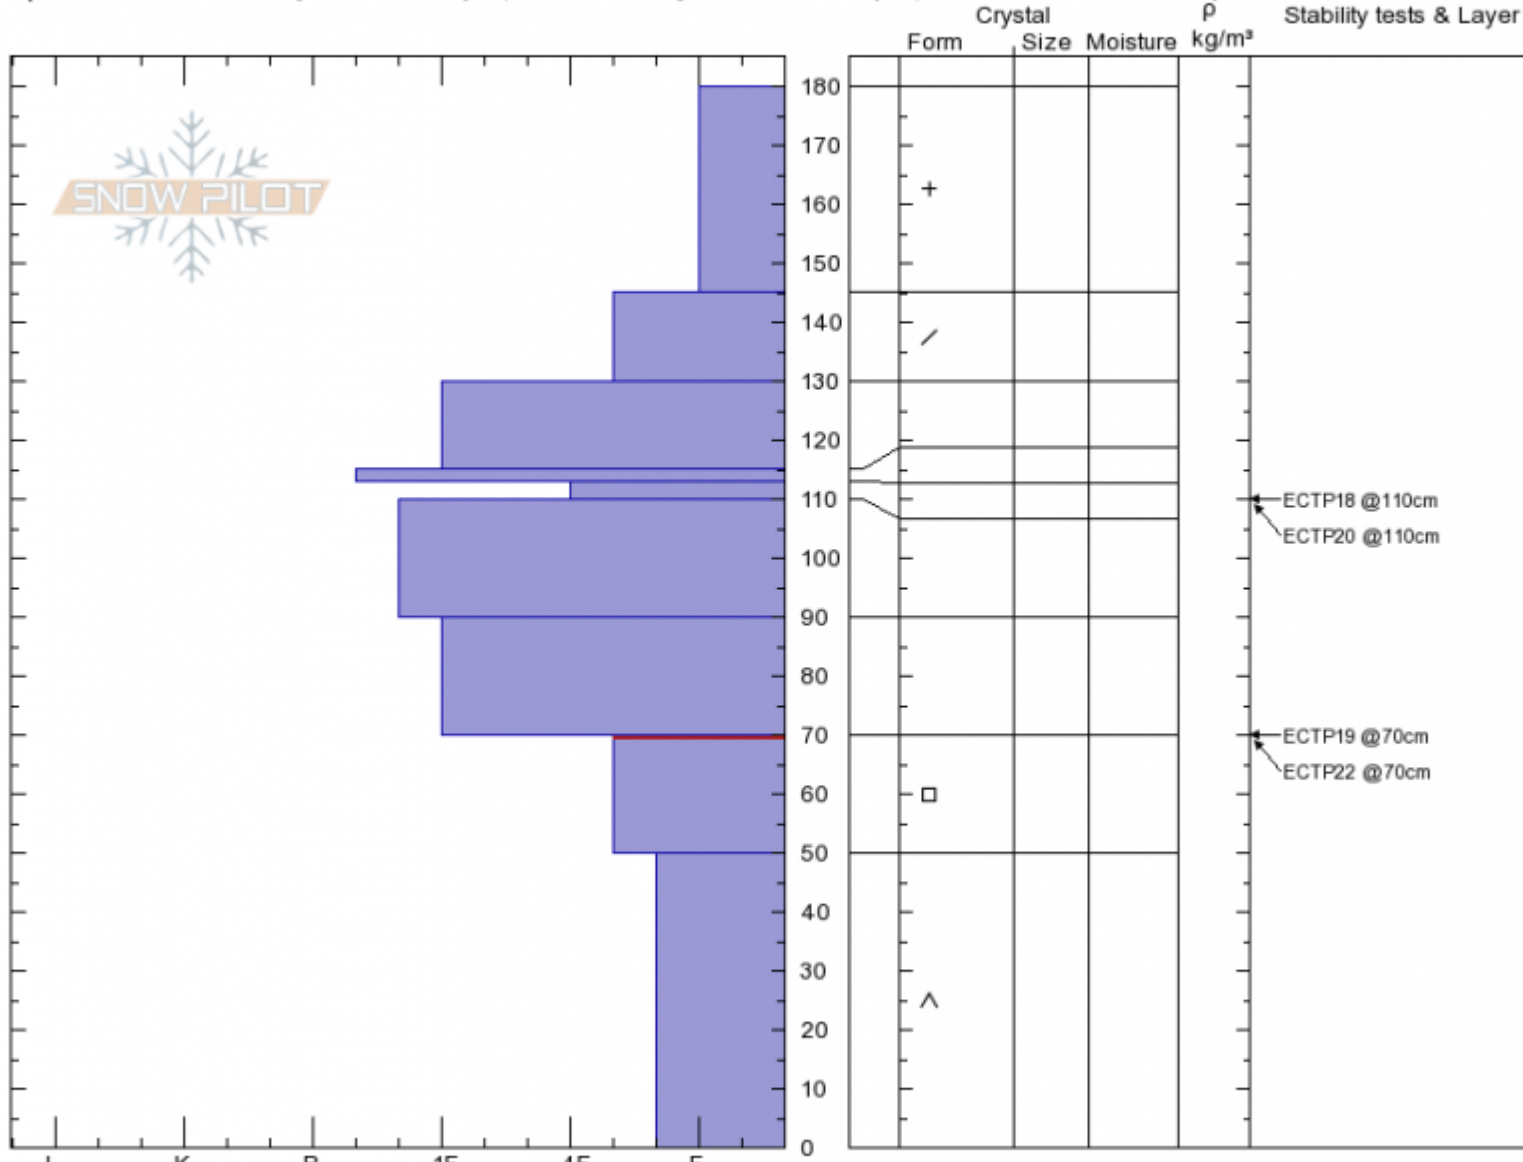

2nd Yellowmule  
Madison Range-N  
MT

Elevation: 9481 ft  
Aspect: 45°

Doug Chabot-Admin  
01/12/2020 - 10:00am  
Co-ord: 45.17772N, -111.39356W  
Slope Angle: 20°  
Wind Loading:

Stability: Fair  
Air Temperature: -7°C  
Sky Cover: X  
Precipitation: S1  
Wind:

HS:180 Layer Notes:  
70-50cm:Problematic layer

Specifics: Recent activity on similar slopes; Recent activity on different slopes; Snowmobile tracks on slope

Notes: The layer at 110 was breaking, but I could not isolate the grain type responsible for this. This is the only pit with this instability isolated weakness.

Advisory Region  
Northern Madison  
Longitude  
-111.38W  
Latitude  
45.17N  
Northern Madison, 2020-01-13