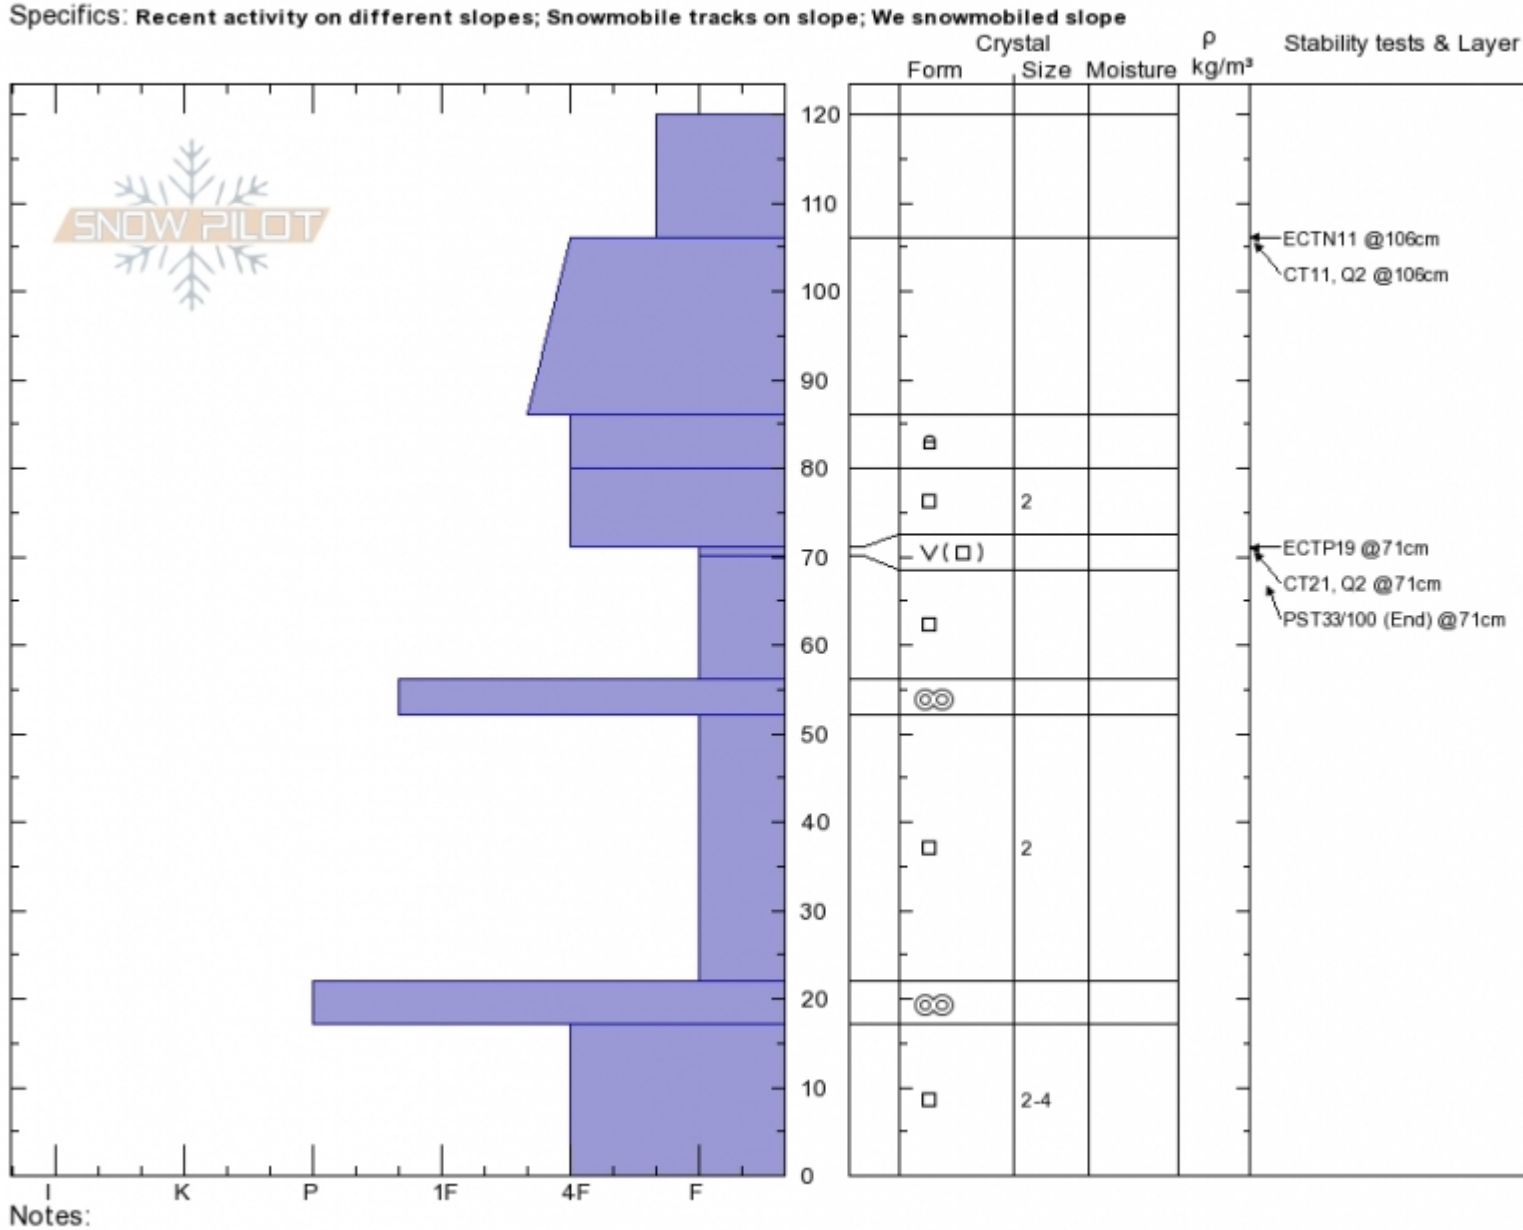

**McAtee Basin**  
**Madison Range-N**  
**MT**  
 Elevation: **9300 ft**  
 Aspect: **20°**  
 Specifics: **Recent activity on different slopes; Snowmobile tracks on slope; We snowmobiled slope**

**Ian Hoyer**  
**01/21/2020 - 1:00pm**  
 Co-ord: **45.18772N, -111.45896W**  
 Slope Angle: **28°**  
 Wind Loading: **no**

Stability: **Fair**  
 Air Temperature:  
 Sky Cover: **FEW**  
 Precipitation: **NO**  
 Wind: **Calm**

**HS:120**    Layer Notes:  
 71-70cm:**Problematic layer**

Notes:  
 Advisory Region  
 Northern Madison  
 Longitude  
 -111.44W  
 Latitude  
 45.18N  
 Northern Madison, 2020-01-21