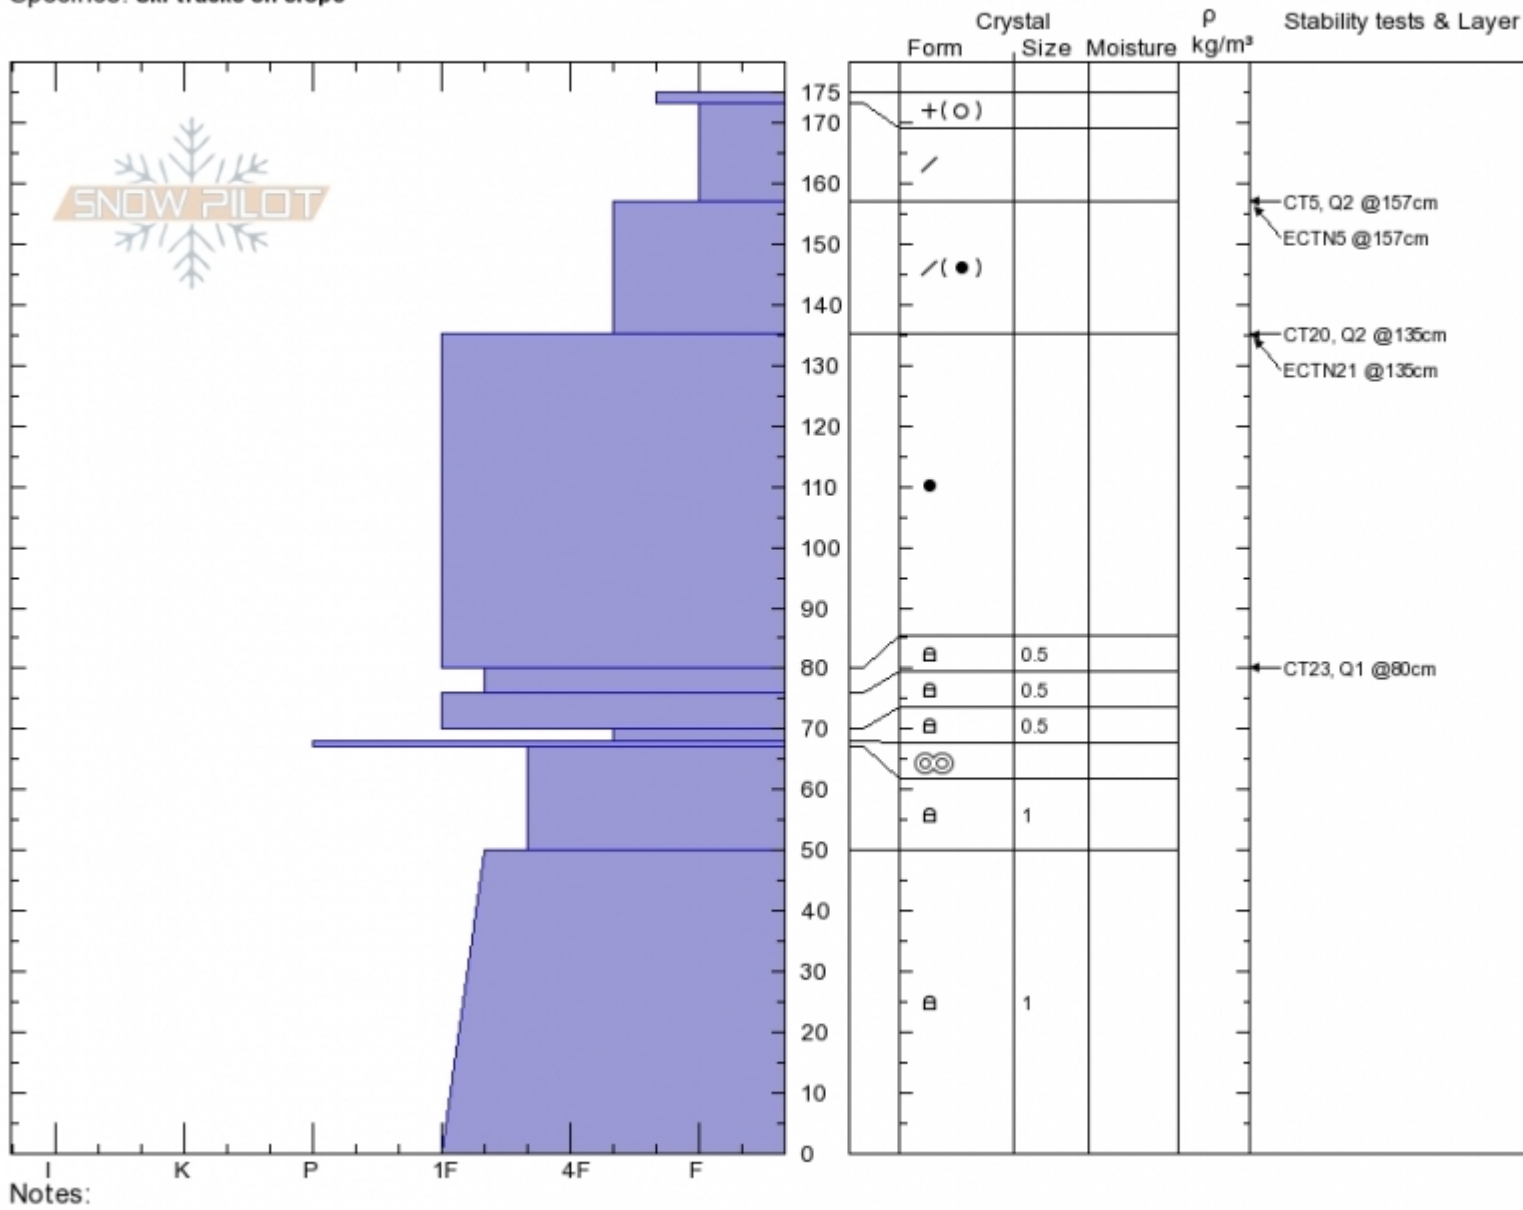

**Divide Peak, S Face**  
**Gallatin Range-N**  
**MT**  
 Elevation: **9655 ft**  
 Aspect: **160°**  
 Specifics: **Ski tracks on slope**

**Spencer Jonas**  
**01/20/2020 - 12:00pm**  
 Co-ord: **45.40230N, -110.97249W**  
 Slope Angle: **28°**  
 Wind Loading: **no**

Stability:  
 Air Temperature: **2°C**  
 Sky Cover: **FEW**  
 Precipitation: **NO**  
 Wind: **W Light Breeze**

HS:175 Layer Notes:

Advisory Region  
 Northern Gallatin  
 Longitude  
 -110.98W  
 Latitude  
 45.40N  
 Northern Gallatin, 2020-01-22