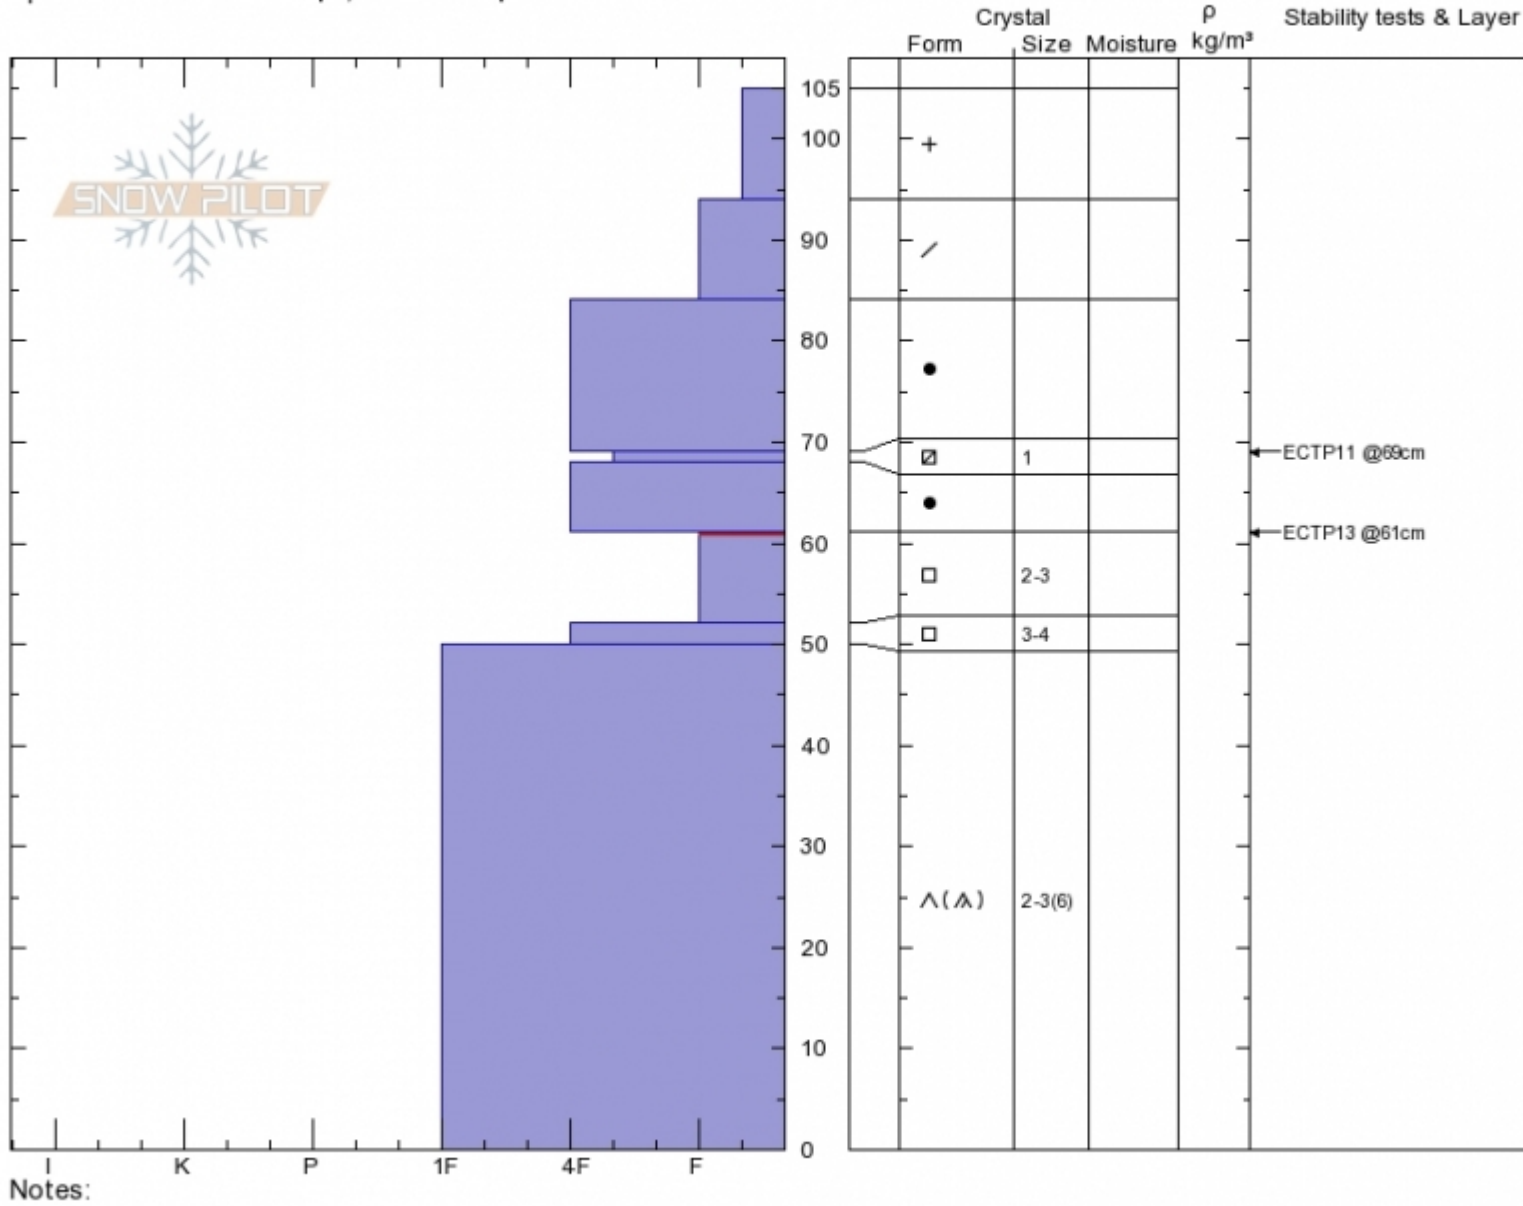

Lower Flanders
 Gallatin Range-N
 MT
 Elevation: 9283 ft
 Aspect: 100°
 Specifics: Ski tracks on slope; We skied slope

Dave Zinn
 01/22/2020 - 12:00pm
 Co-ord: 45.43204N, -110.93938W
 Slope Angle: 28°
 Wind Loading: no

Stability: Fair
 Air Temperature:
 Sky Cover: SCT
 Precipitation: NO
 Wind: Calm

HS:105 Layer Notes:
 61-52cm: Problematic layer

Advisory Region
 Northern Gallatin
 Longitude
 -110.94W
 Latitude
 45.43N
 Northern Gallatin, 2020-01-22