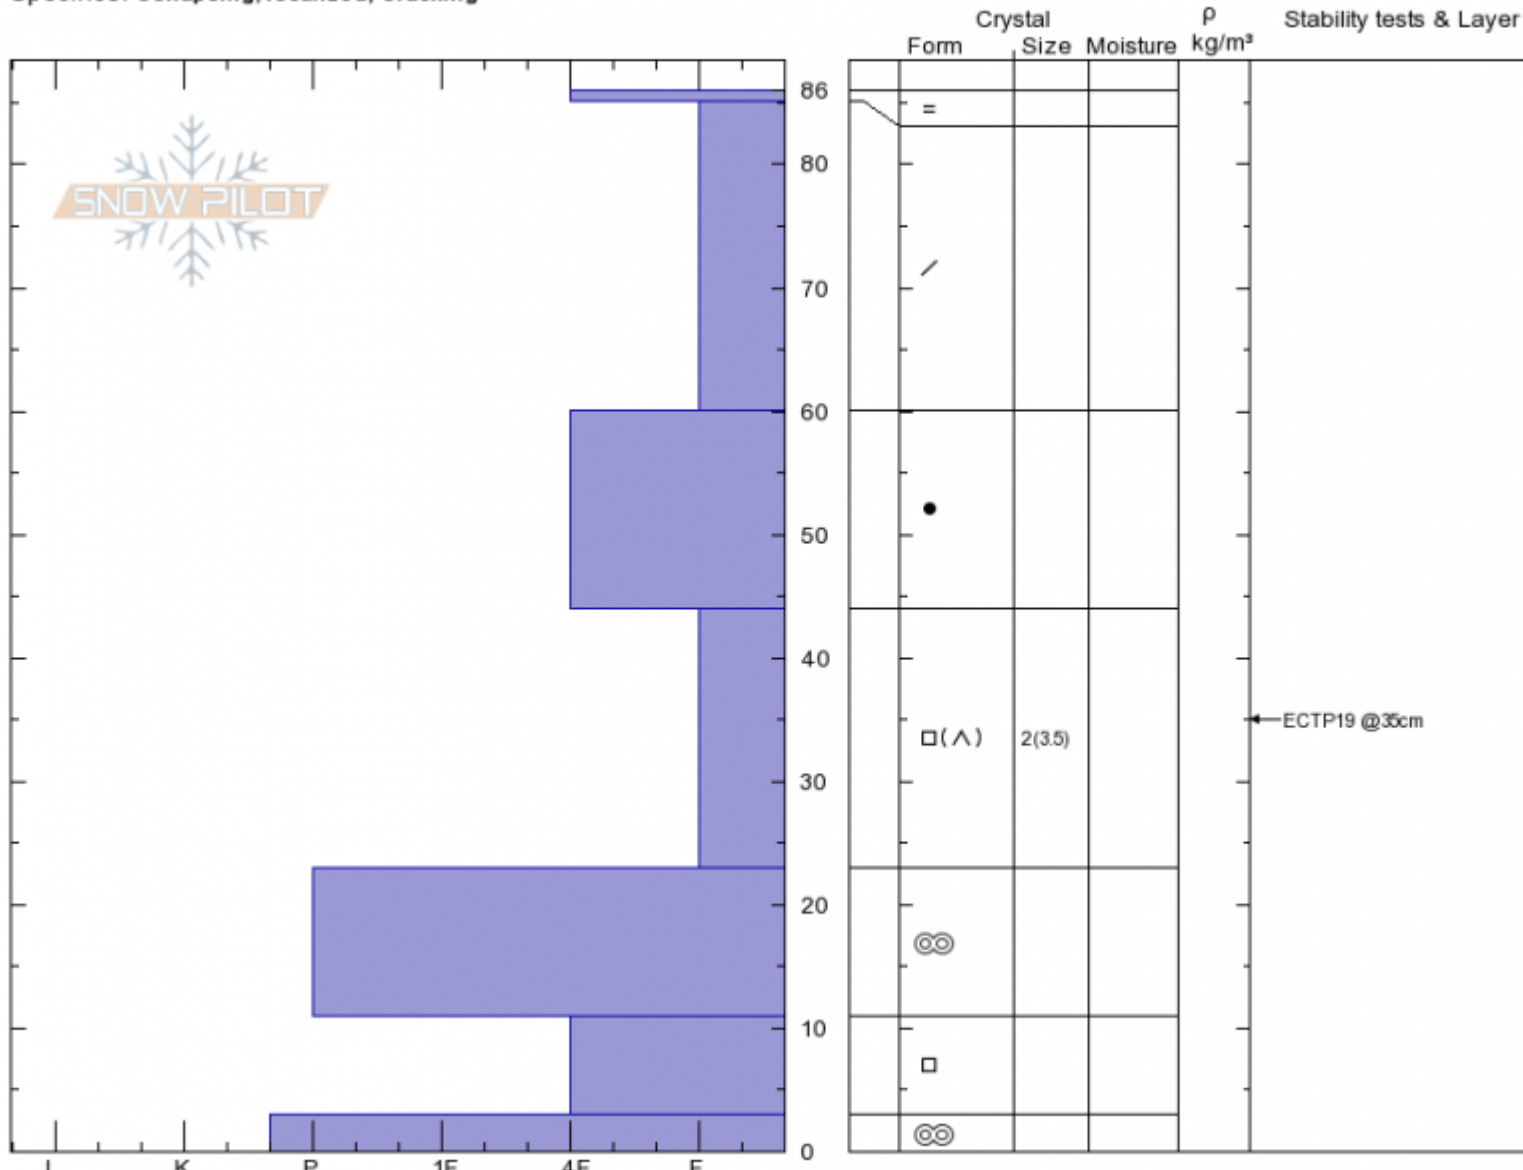

Ross Peak
Bridger Range
MT
 Elevation: **7410 ft**
 Aspect: **47°**
 Specifics: **Collapsing, localized; Cracking**

Andrew Schauer
01/23/2020 - 12:00pm
 Co-ord: **47.85917N, -110.93889W**
 Slope Angle: **24°**
 Wind Loading: **no**

Stability: **Poor**
 Air Temperature: **-2°C**
 Sky Cover: **OVC**
 Precipitation: **RV**
 Wind: **N Moderate**

HS:**86** Layer Notes:
 PF:**60** 44-23cm:**Problematic layer**
 PS:**15**

Notes: We got a big collapse on a nearby slope. Chose a very conservative bail option as a result.

Advisory Region
 Bridger Range
 Longitude
 -110.94W
 Latitude
 45.86N
 Bridger Range, 2020-01-23