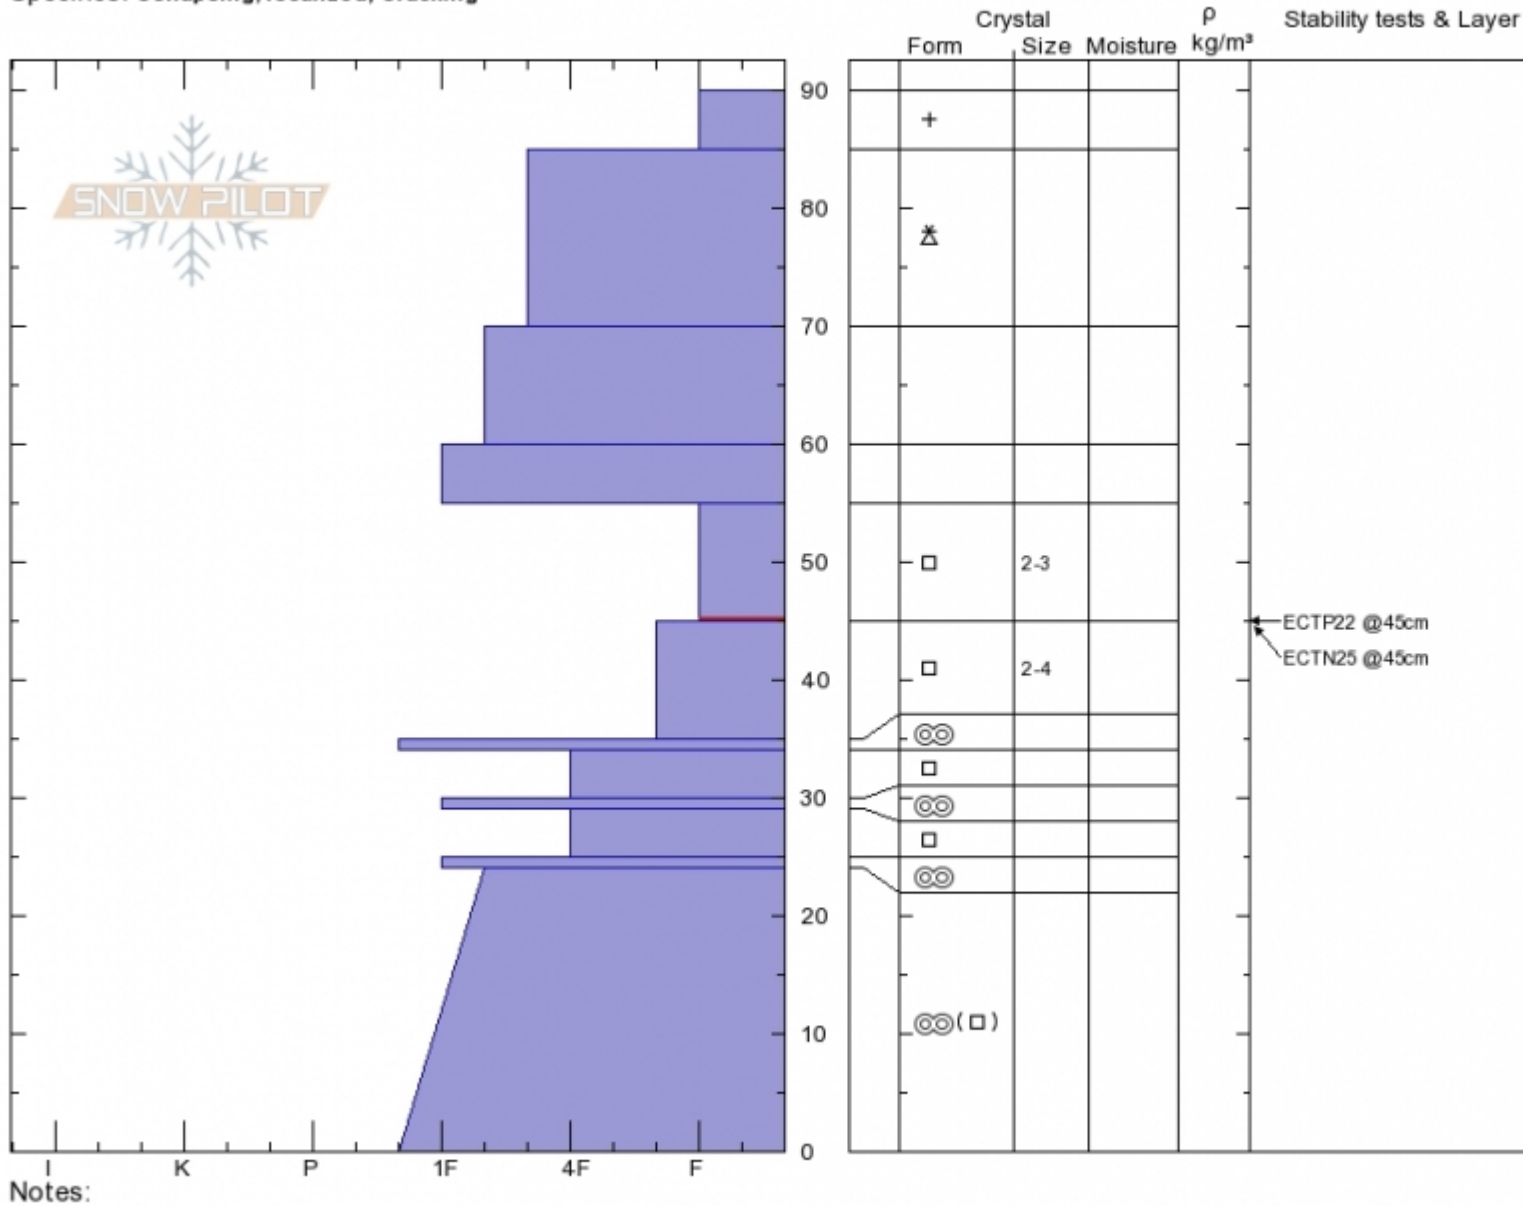

Mt. Ellis Burn
Gallatin Range-N
MT
 Elevation: **8260 ft**
 Aspect: **69°**
 Specifics: **Collapsing, localized; Cracking**

Alex Marienthal
01/24/2020 - 12:19am
 Co-ord: **45.57781N, -110.95398W**
 Slope Angle: **21°**
 Wind Loading: **previous**

Stability: **Fair**
 Air Temperature:
 Sky Cover: **BKN**
 Precipitation: **NO**
 Wind: **Calm**

HS:**90** Layer Notes:
 PF:**70** 55-45cm:**Problematic layer**
 PS:**60**

Advisory Region
 Northern Gallatin
 Longitude
 -110.96W
 Latitude
 45.58N
 Northern Gallatin, 2020-01-24