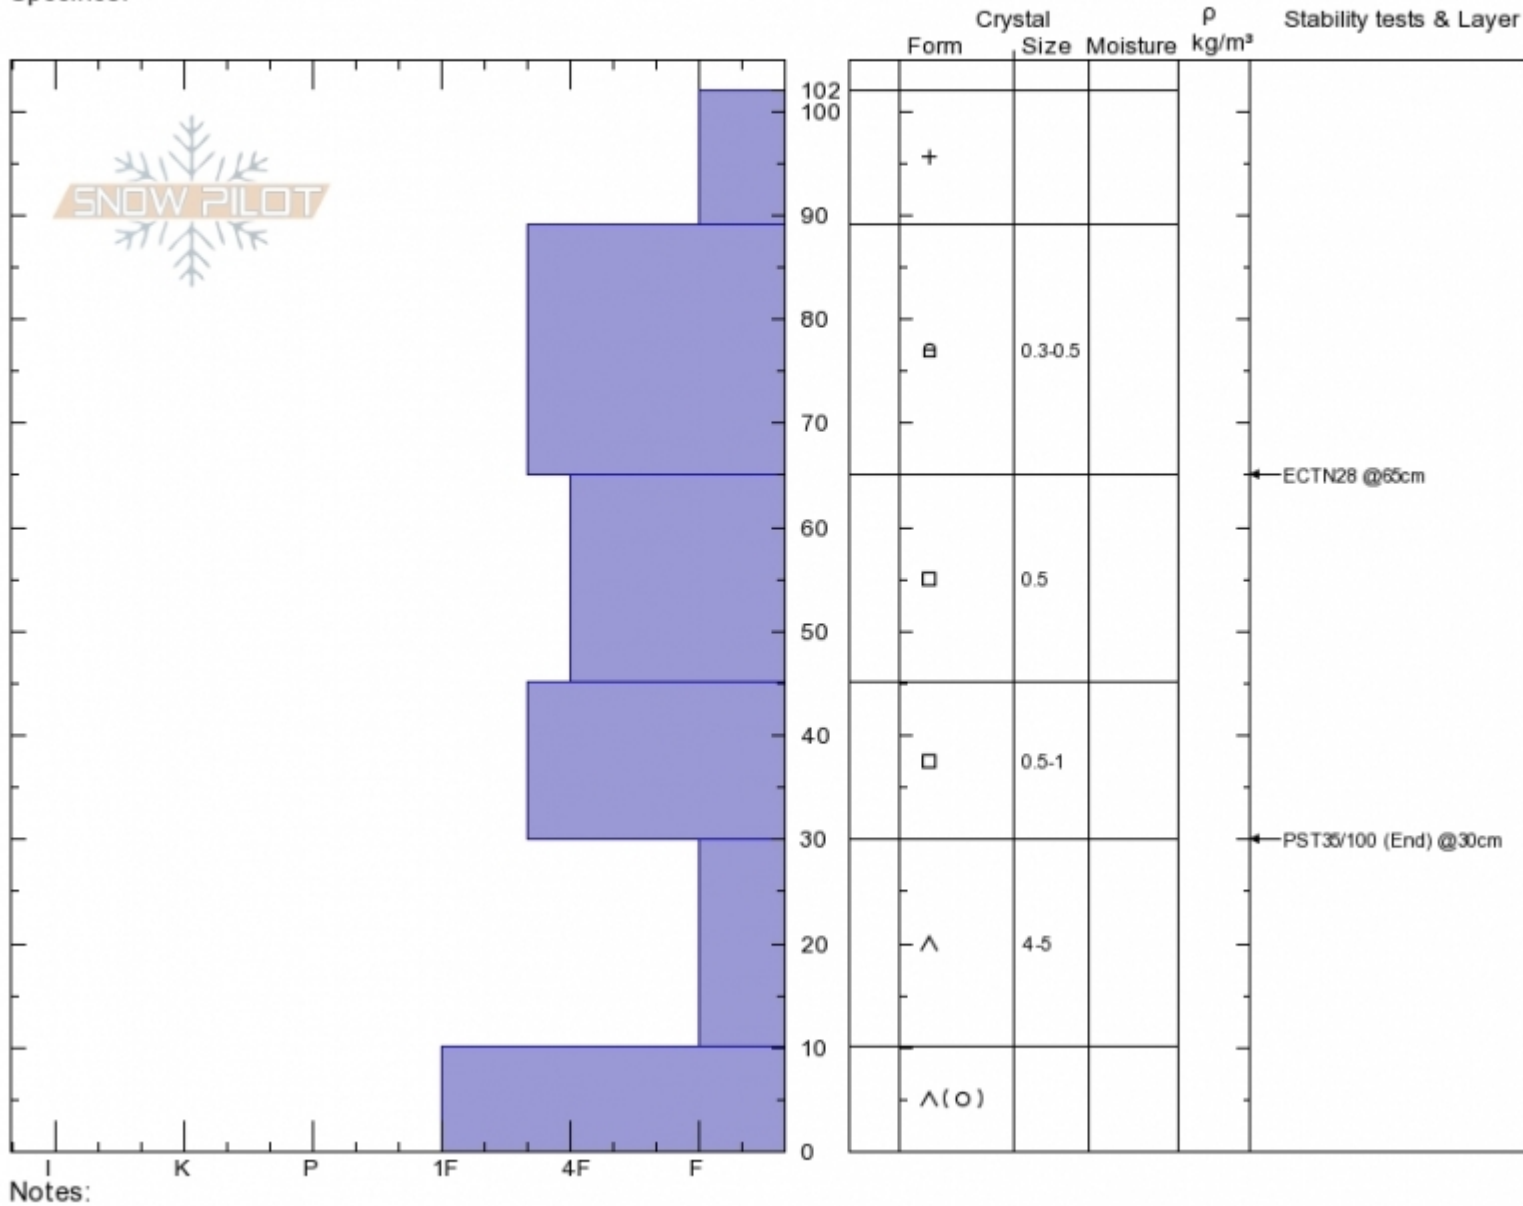

**Bacon Rind**  
**Madison Range-S**  
**MT**  
 Elevation: **8720 ft**  
 Aspect: **15°**  
 Specifics:

**Spencer Jonas**  
**01/24/2020 - 12:30pm**  
 Co-ord: **44.95100N, -111.09482W**  
 Slope Angle:  
 Wind Loading:

Stability:  
 Air Temperature:  
 Sky Cover: **X**  
 Precipitation: **NO**  
 Wind: **Calm**

**HS:102** Layer Notes:  
**PF:5**  
**PS:30**

Advisory Region  
 Southern Madison  
 Longitude  
 -111.10W  
 Latitude  
 44.96N  
 Southern Madison, 2020-01-25