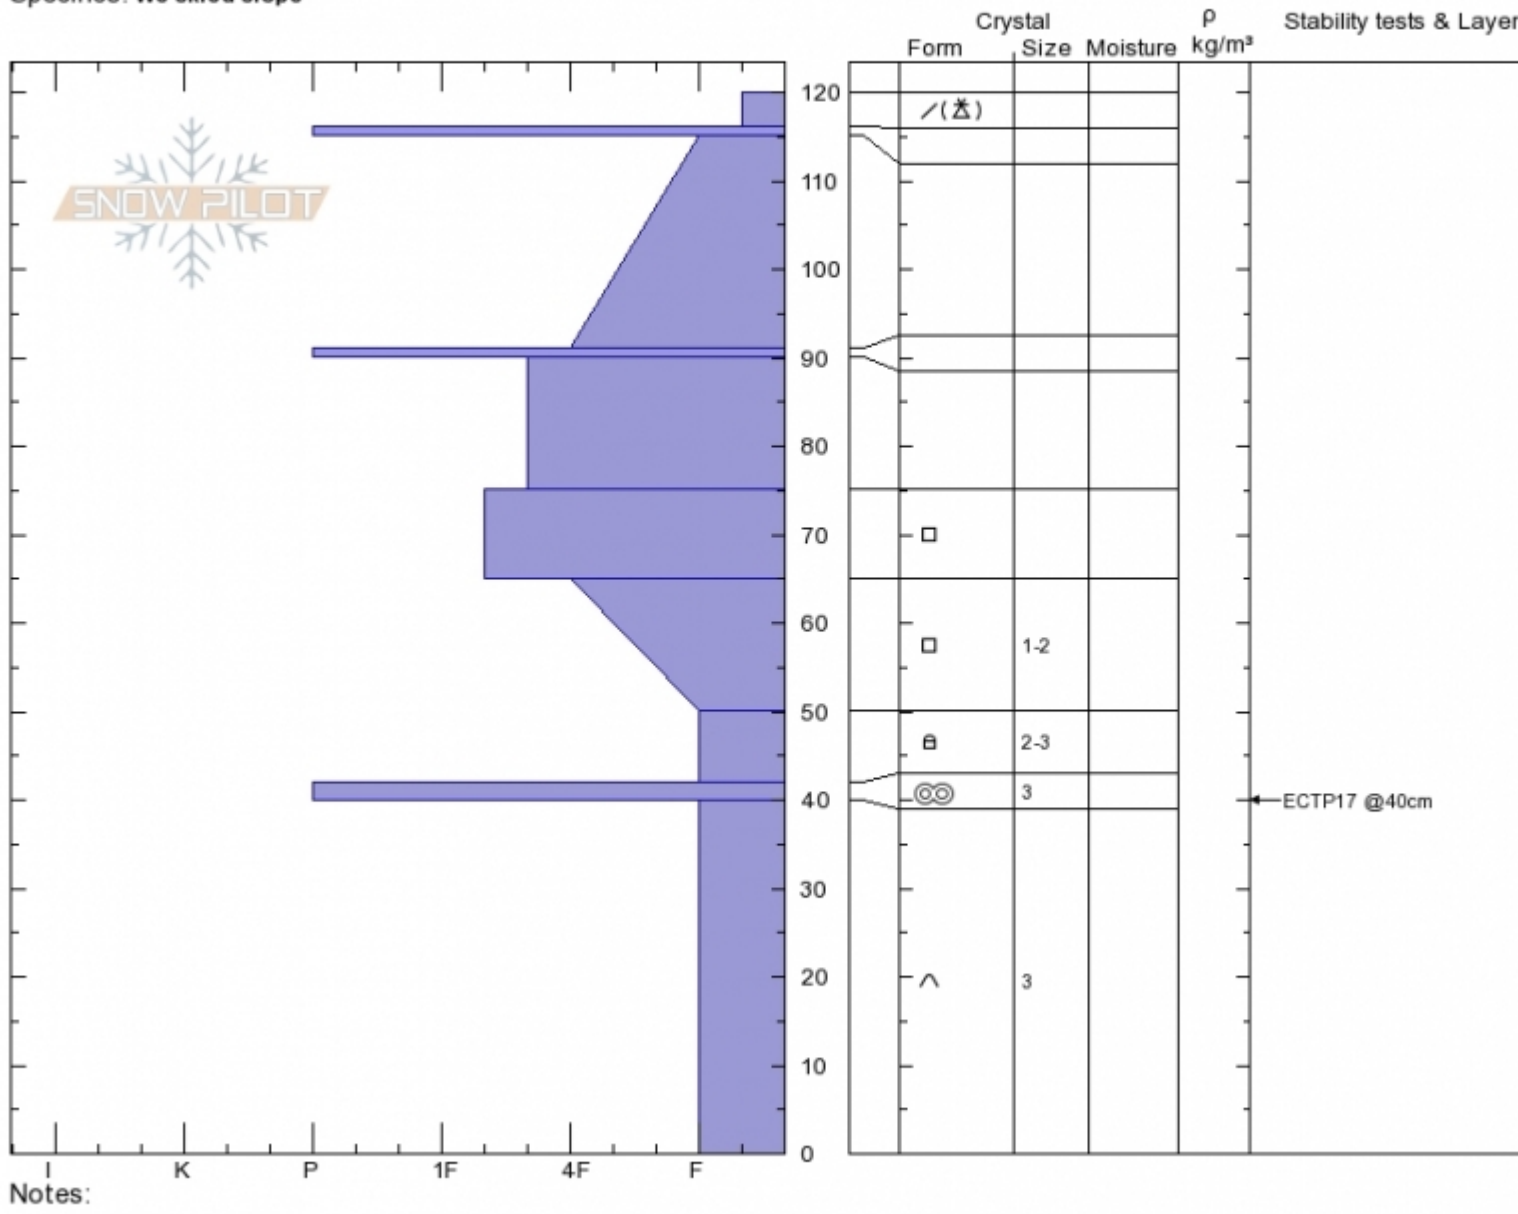

Flathead Pass 26-Jan  
 Bridger Range  
 MT  
 Elevation: 8063 ft  
 Aspect: 55°  
 Specifics: We skied slope

Hannah Marshall  
 01/26/2020 - 1:20pm  
 Co-ord: 12T 500320W 5088941N  
 Slope Angle: 26°  
 Wind Loading:

Stability: Fair  
 Air Temperature:  
 Sky Cover: OVC  
 Precipitation: NO  
 Wind:

HS:120 Layer Notes:  
 42-40cm: Problematic layer

Notes:  
 Advisory Region  
 Bridger Range  
 Longitude  
 -110.93W  
 Latitude  
 45.44N  
 Bridger Range, 2020-01-27