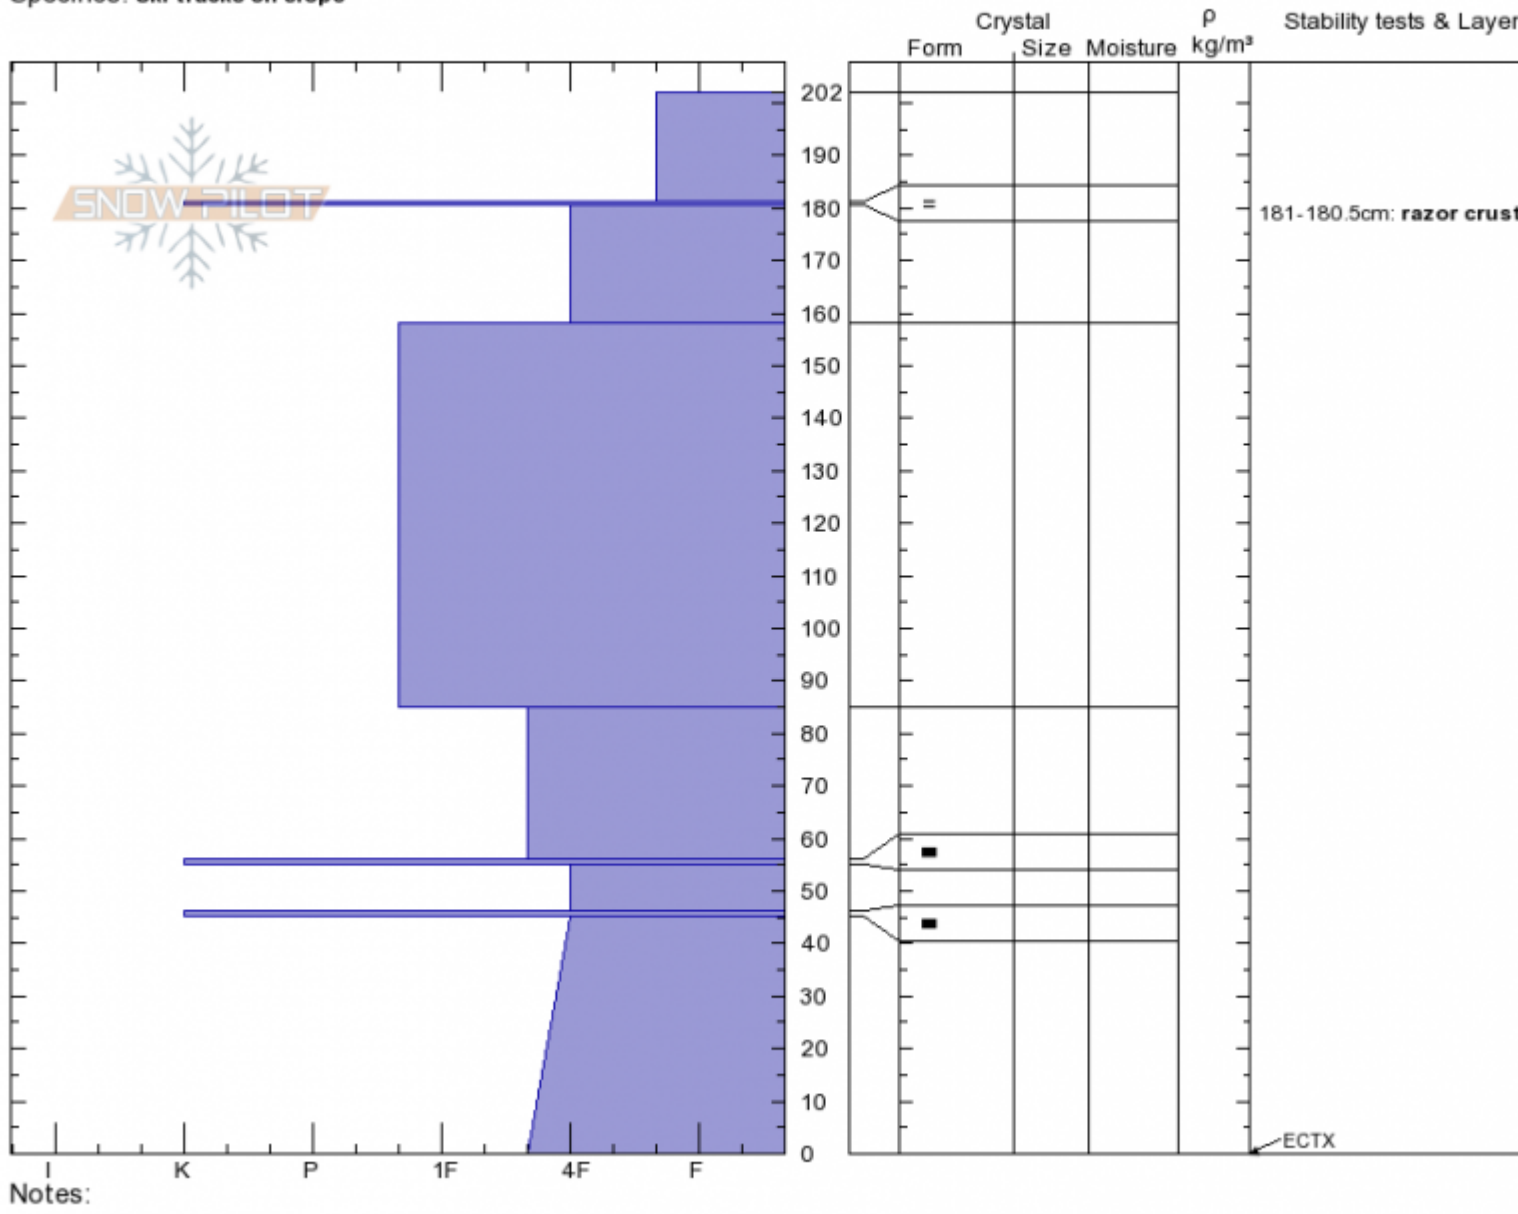

N of Prayer Flags
Madison Range-N
MT
 Elevation: **9236 ft**
 Aspect: **40°**
 Specifics: **Ski tracks on slope**

Doug Chabot-Admin
01/28/2020 - 11:40am
 Co-ord: **45.32942N, -111.38090W**
 Slope Angle: **35°**
 Wind Loading:

Stability:
 Air Temperature: **-6°C**
 Sky Cover: **OVC**
 Precipitation: **S1**
 Wind: **Calm**

HS:202 Layer Notes:
 181-180.5cm: **razor crust**
 45-0cm: **Problematic layer**

Advisory Region
 Northern Madison
 Longitude
 -111.38W
 Latitude
 45.35N
 Northern Madison, 2020-01-28